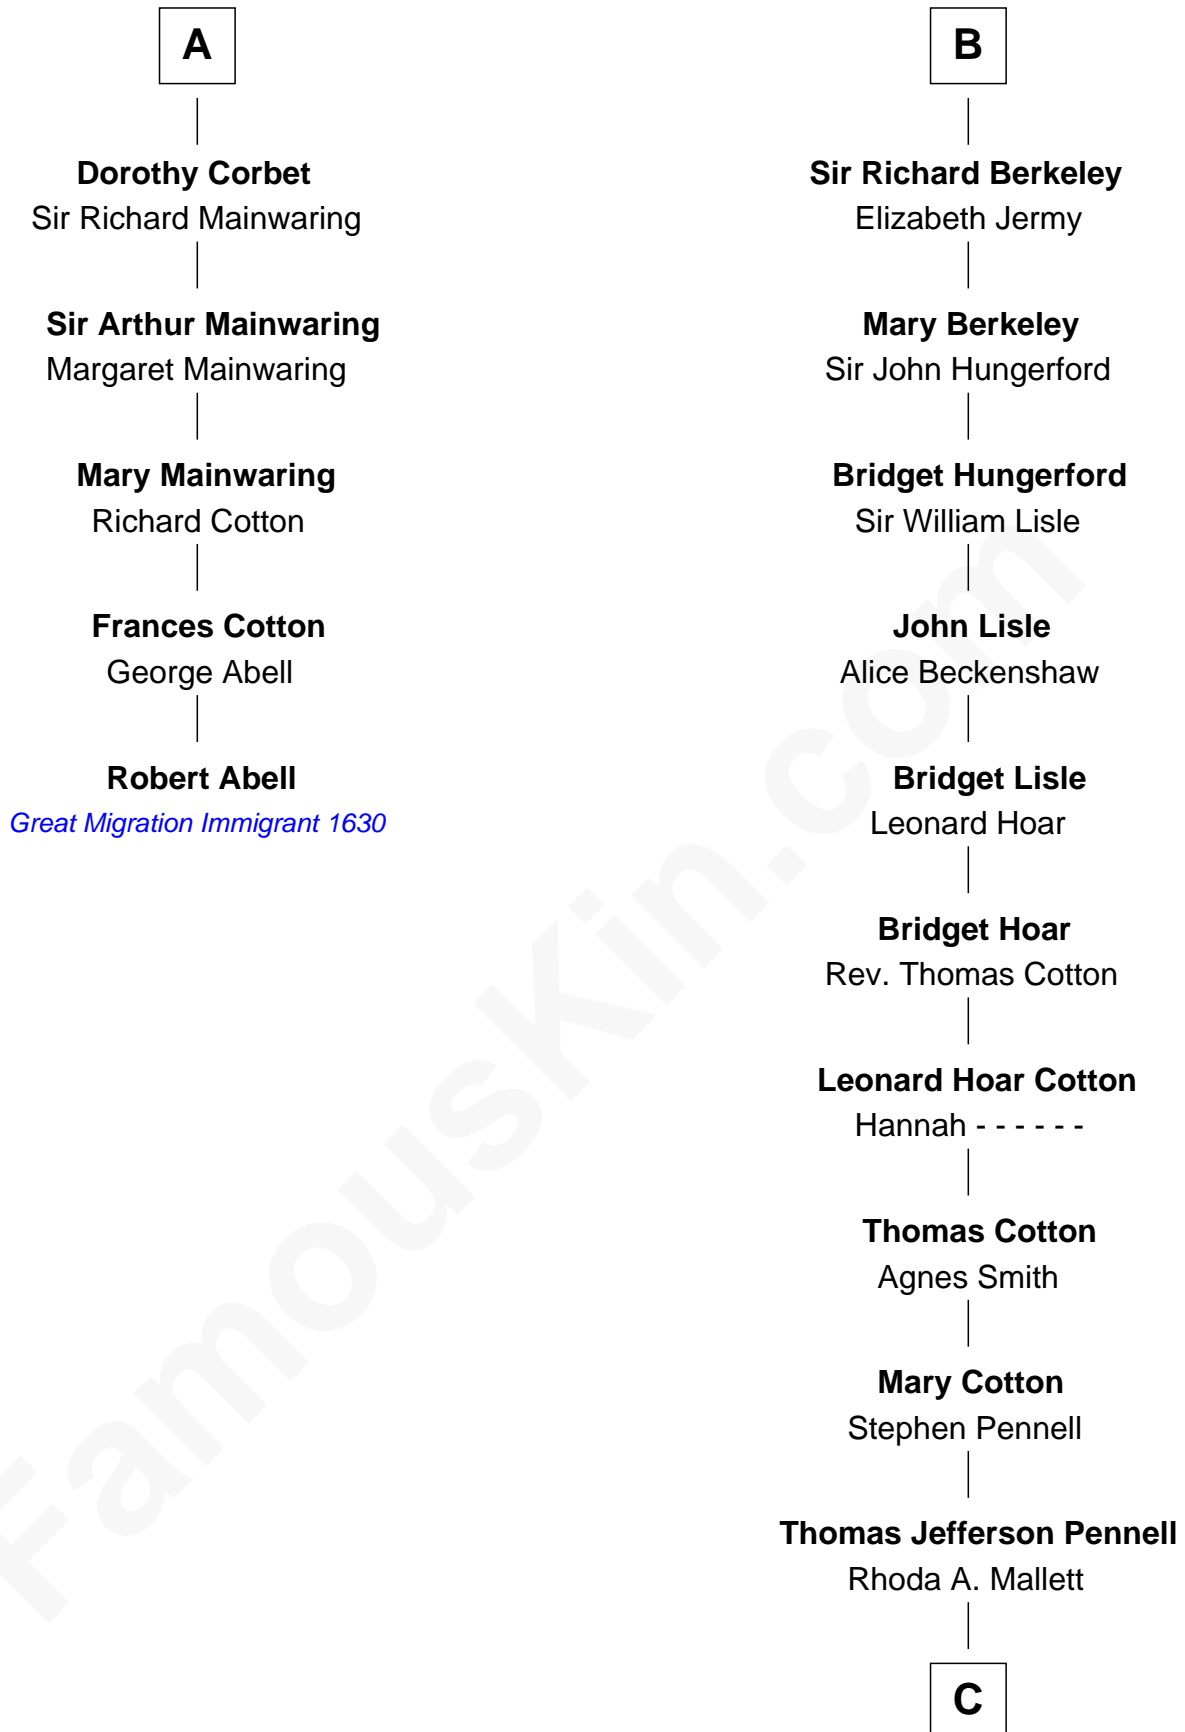

FamousKin.com Relationship Chart of

Robert Abell

(c1605 - 1663) Great Migration Immigrant 1630

11th cousin 10 times removed of

Warren Buffett

Chairman & CEO, Berkshire Hathaway

C

Deborah Collamore Pennell

John Watson

Susan Ann Watson

Ford Bela Barber

Stella Frances Barber

John Ammon Stahl

Leila Stahl

Howard Homan Buffett

Warren Buffett