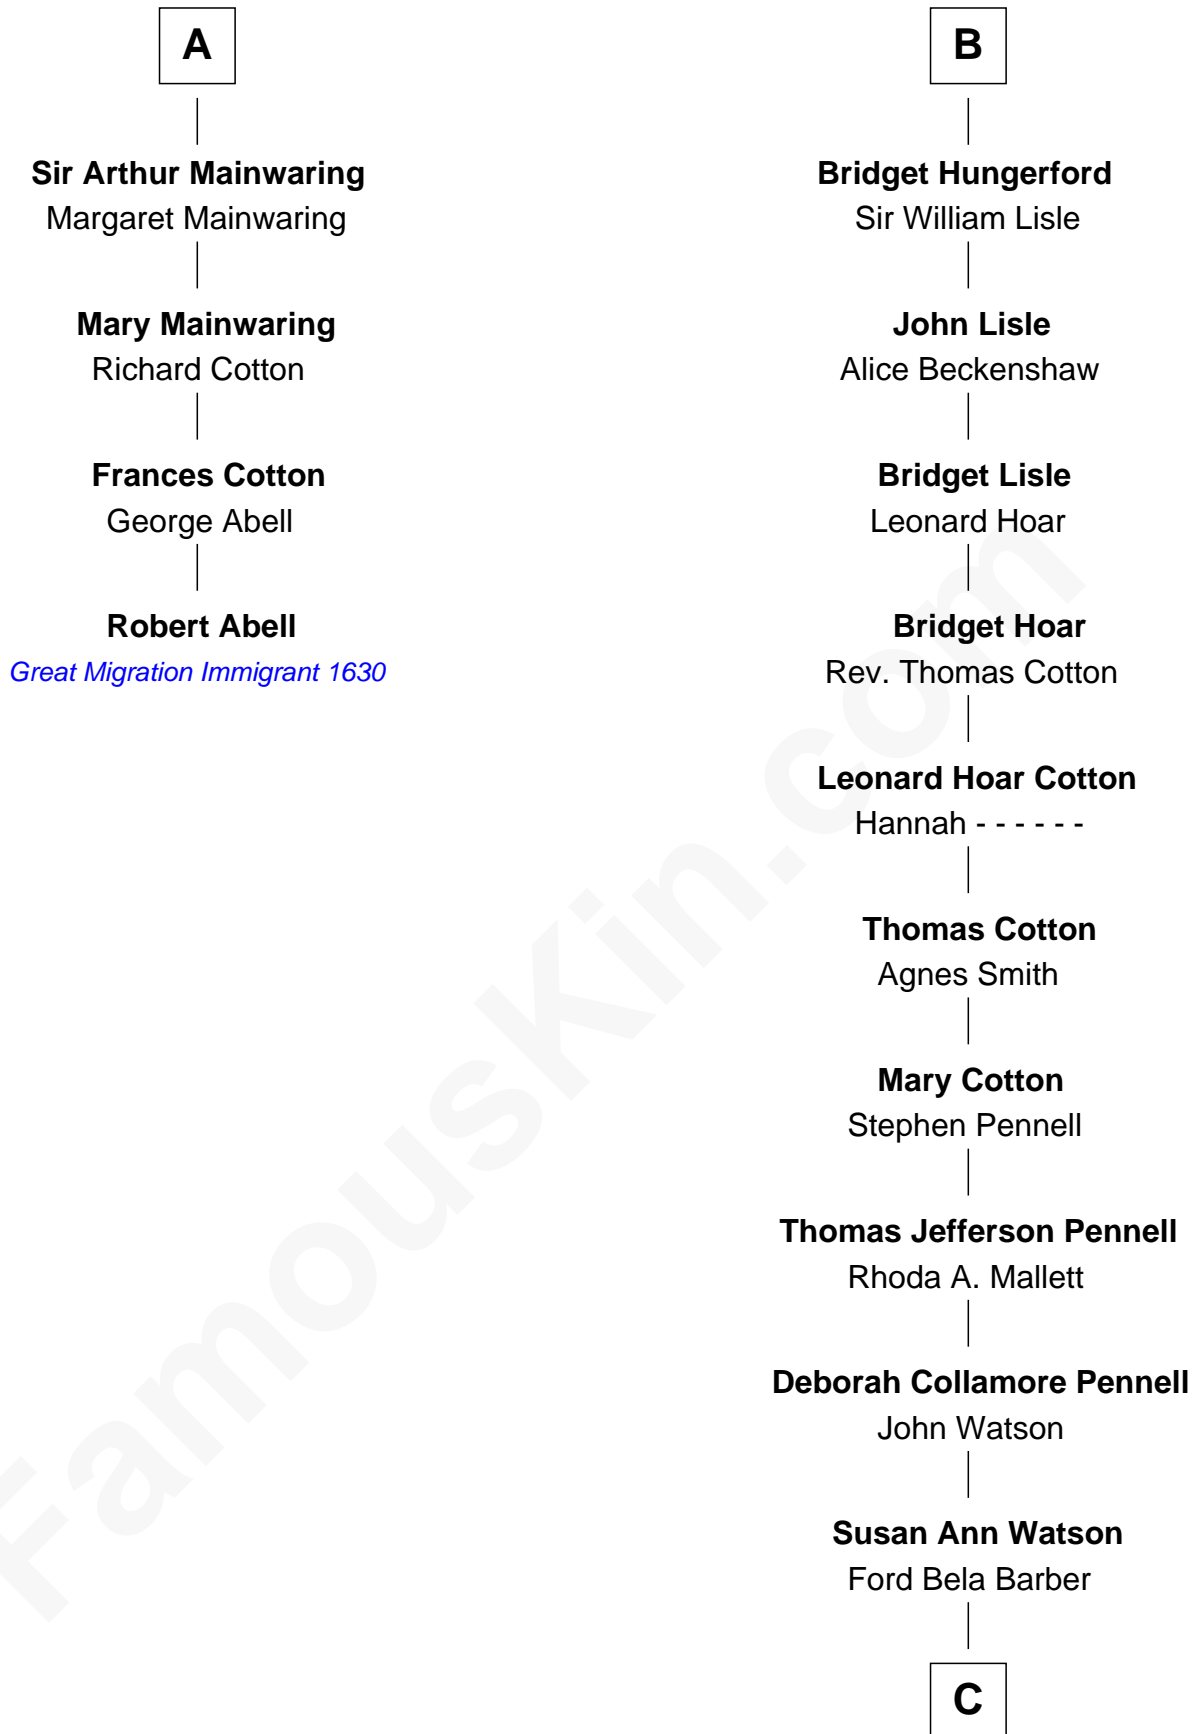

FamousKin.com Relationship Chart of

Robert Abell

(c1605 - 1663) Great Migration Immigrant 1630

10th cousin 9 times removed of

Warren Buffett

Chairman & CEO, Berkshire Hathaway

C

Stella Frances Barber