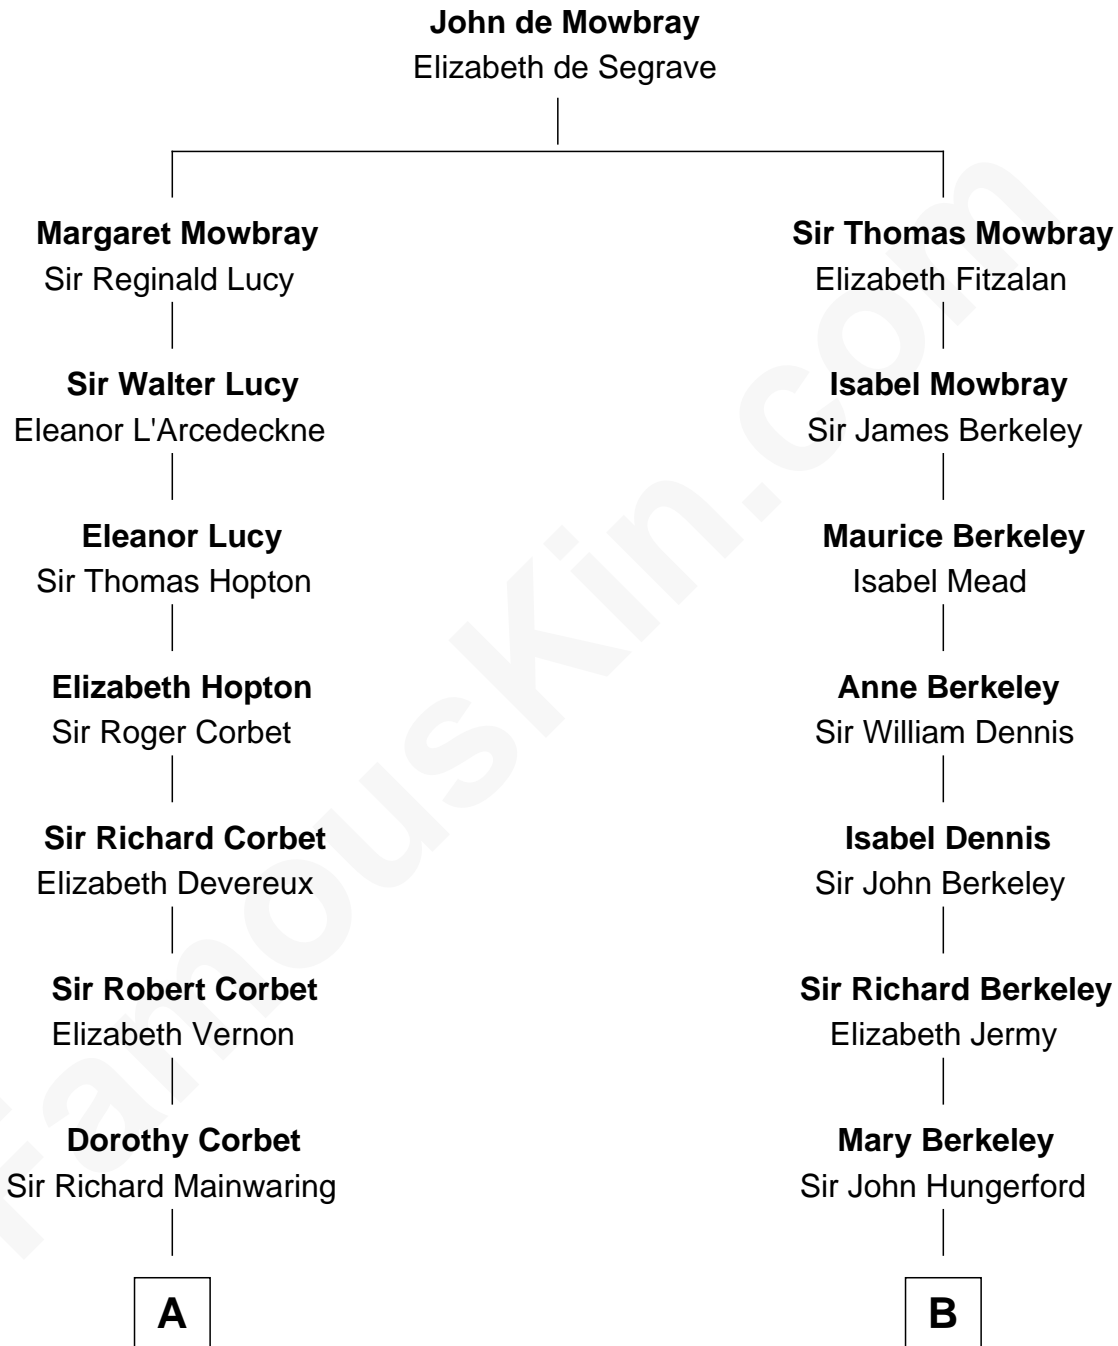

FamousKin.com Relationship Chart of

Robert Abell

(c1605 - 1663) Great Migration Immigrant 1630

10th cousin 9 times removed of

Warren Buffett

Chairman & CEO, Berkshire Hathaway

C

Stella Frances Barber