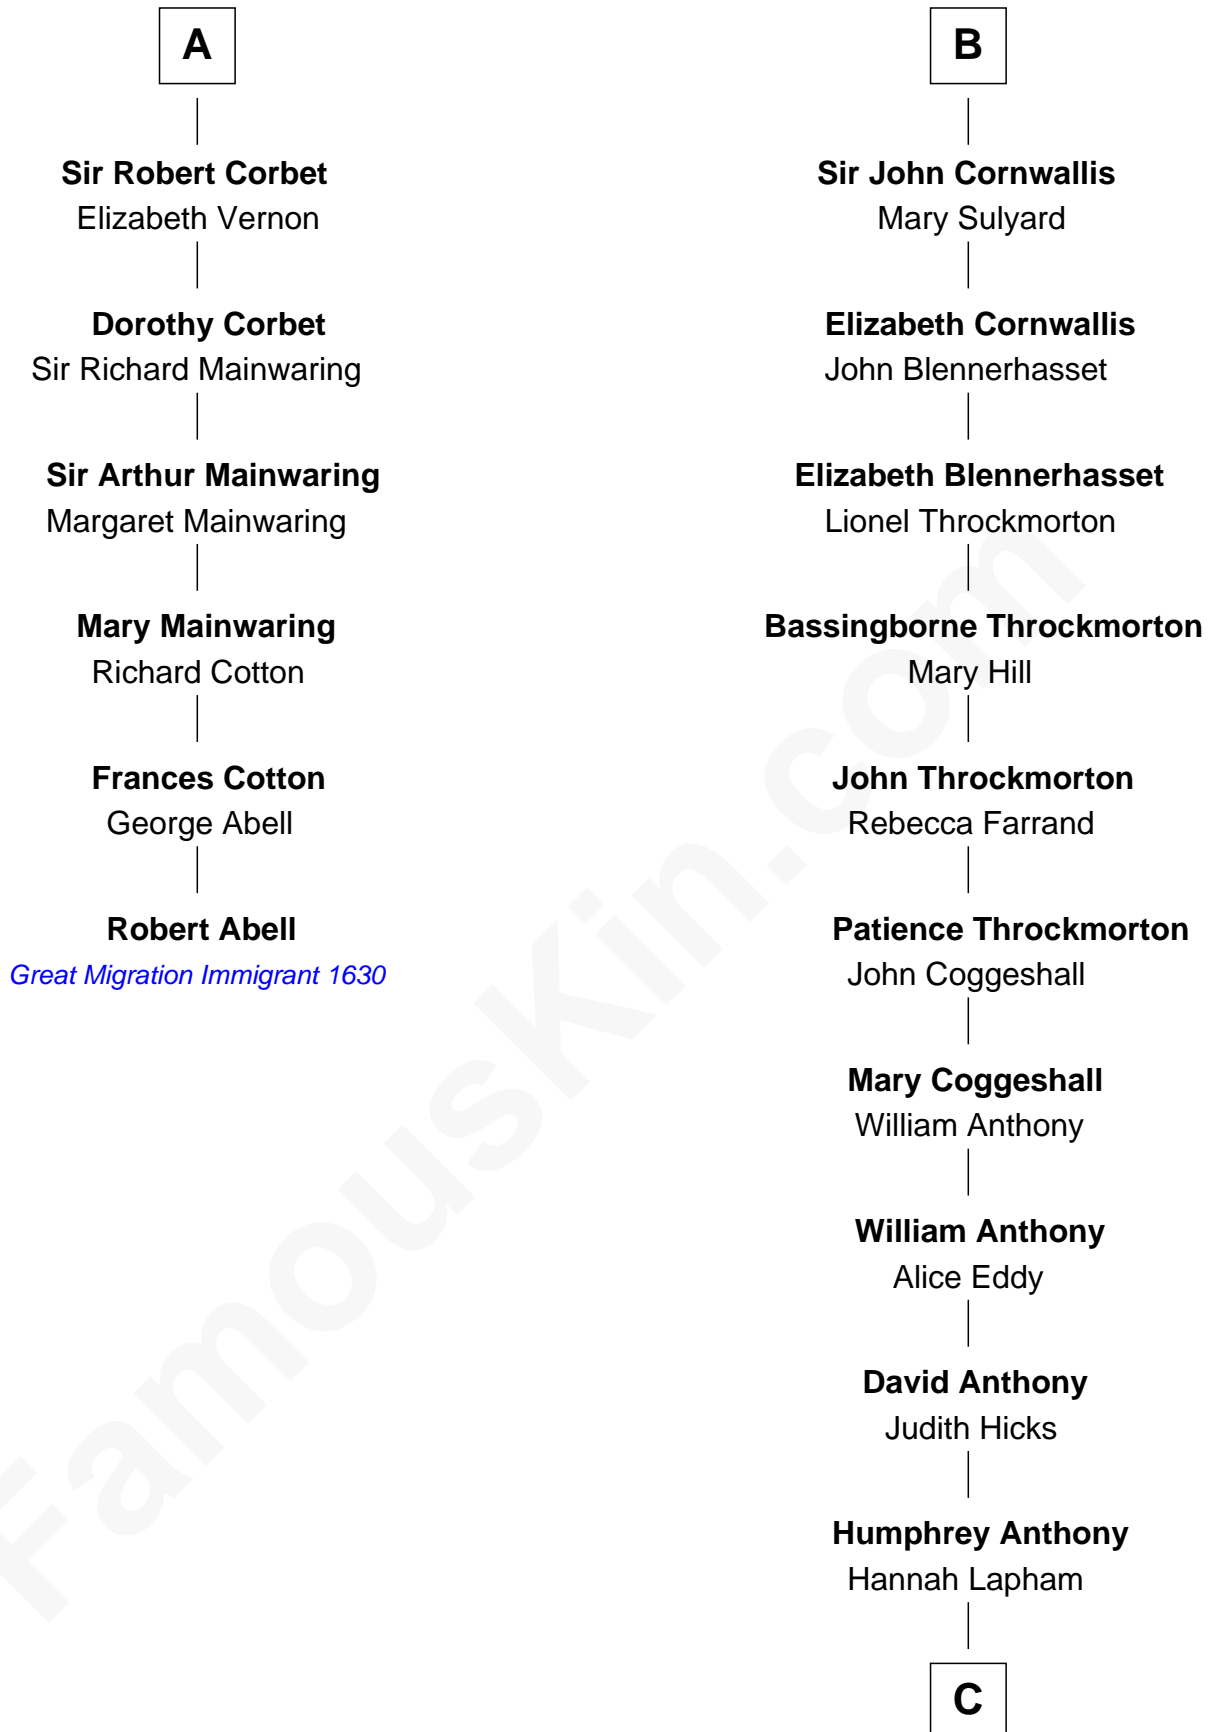

FamousKin.com

Relationship Chart of

Robert Abell

(c1605 - 1663) Great Migration Immigrant 1630

12th cousin 6 times removed of

Susan B. Anthony

Women's Rights Advocate

Hugh le Despencer
Eleanor de Clare

Sir Edward le Despencer

Anne de Ferrers

Edward Despencer

Elizabeth Burghersh

Margaret Despencer

Robert de Ferrers

Sir Edmund Ferrers

Ellen Roche

Edward Tyrrell

Philippa Tyrrell

Thomas Cornwallis

Sir William Cornwallis

Elizabeth Stanford

B

C

|
Daniel Anthony