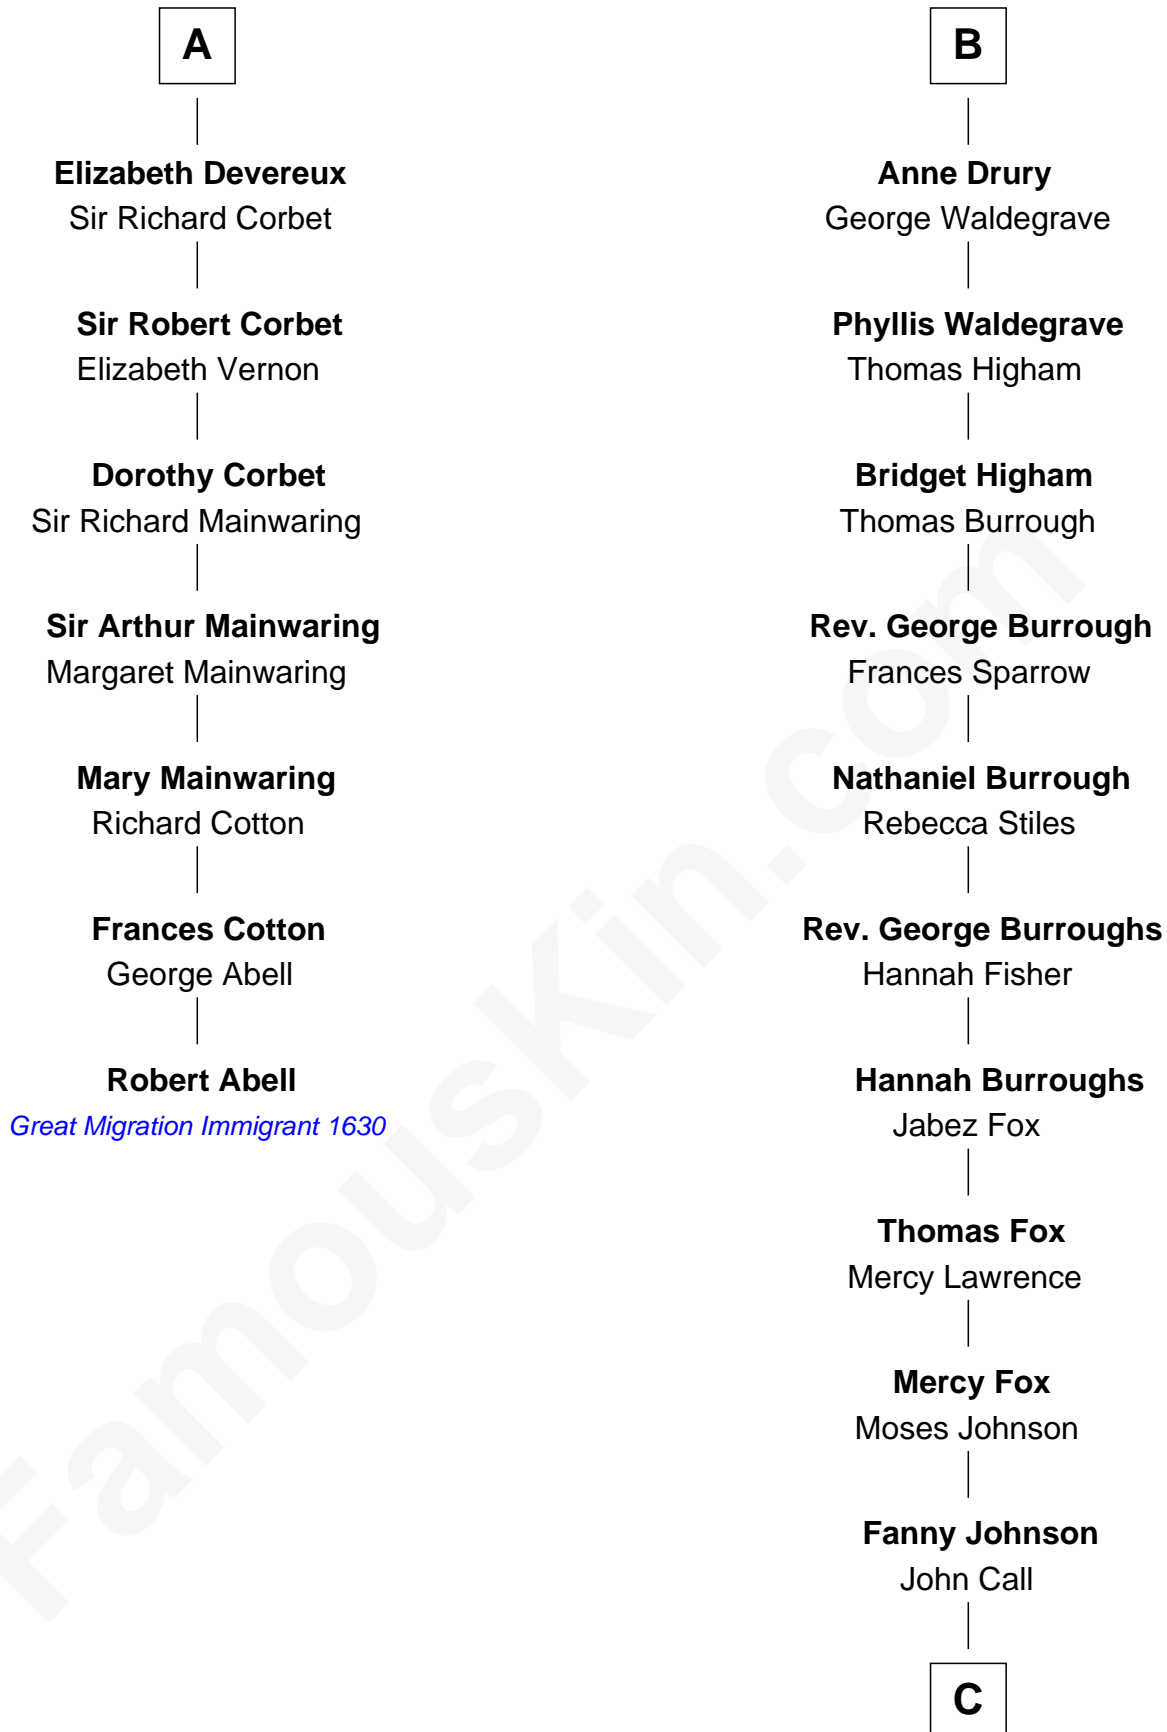

FamousKin.com Relationship Chart of

Robert Abell

(c1605 - 1663) Great Migration Immigrant 1630

13th cousin 7 times removed of

Walt Disney

Co-Founder of The Walt Disney Company

Sir Gilbert de Clare

Joan of Acre

C

Eber Call
Violette Lawrence

Charles Call
Henrietta Gross

Flora Call
Elias Charles Disney

Walt Disney
Co-Founder of The Walt Disney Co.