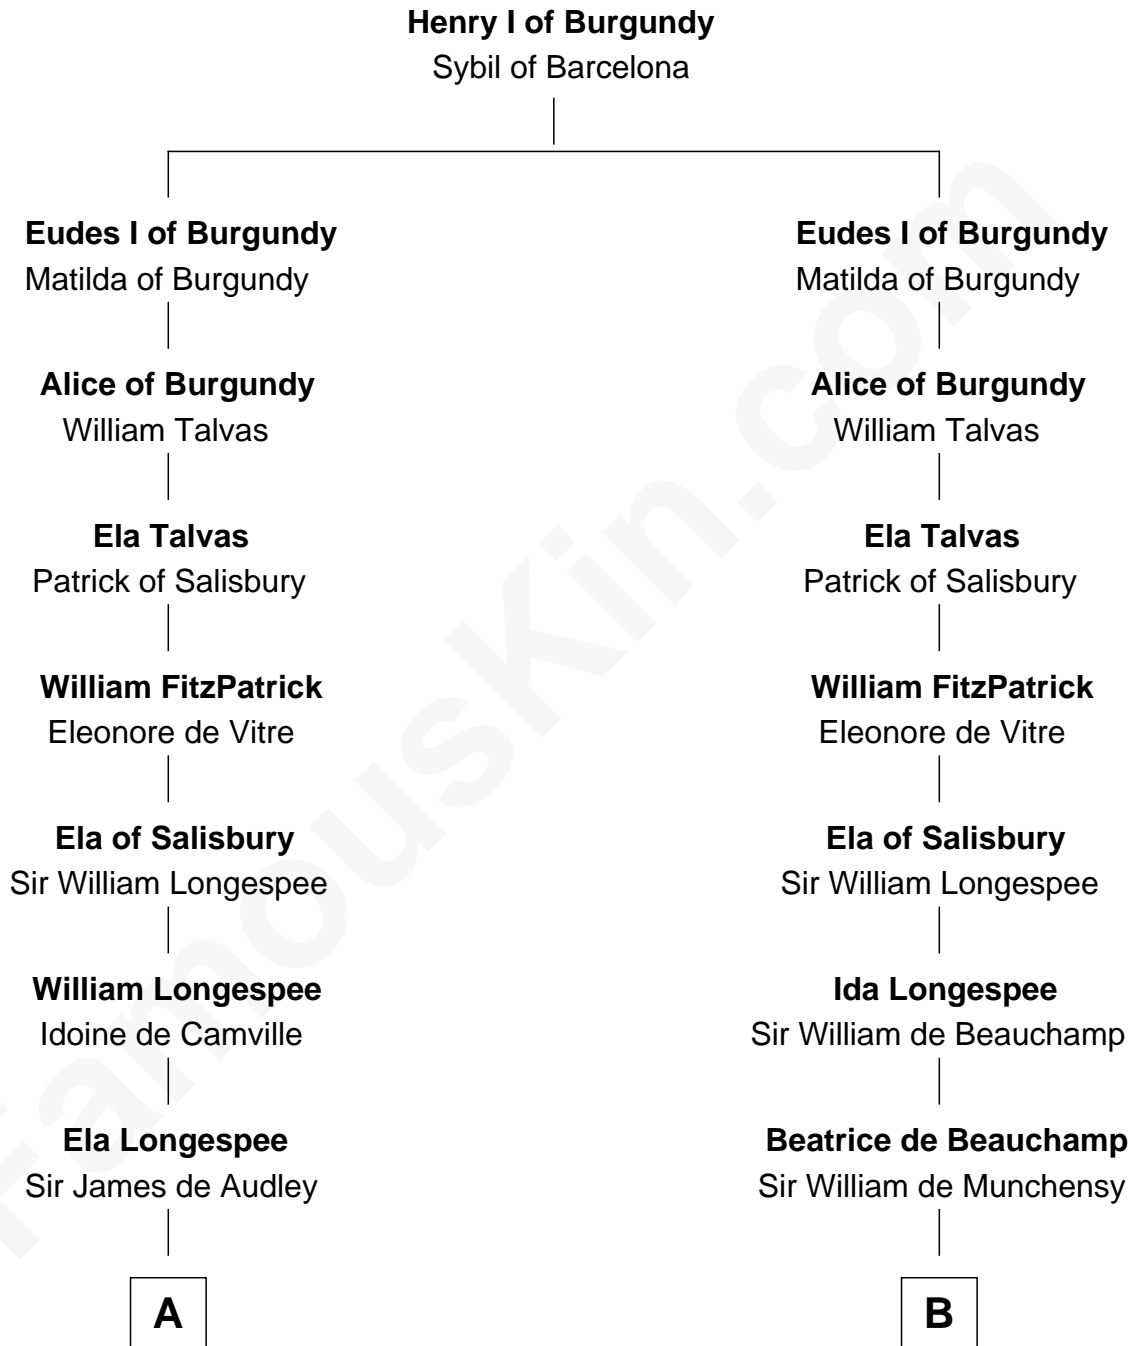

FamousKin.com Relationship Chart of

Robert Abell

(c1605 - 1663) *Great Migration Immigrant 1630*

19th cousin 2 times removed of

Rev. George Burroughs

Executed for Witchcraft, Salem 1692

C

Dorothy Corbet
Sir Richard Mainwaring

Sir Arthur Mainwaring
Margaret Mainwaring

Mary Mainwaring
Richard Cotton

Frances Cotton
George Abell

Robert Abell
Great Migration Immigrant 1630

D

Rev. George Burrough
Frances Sparrow

Nathaniel Burrough
Rebecca Stiles

Rev. George Burroughs
Salem Witch Trials 1692

FamousKin.com