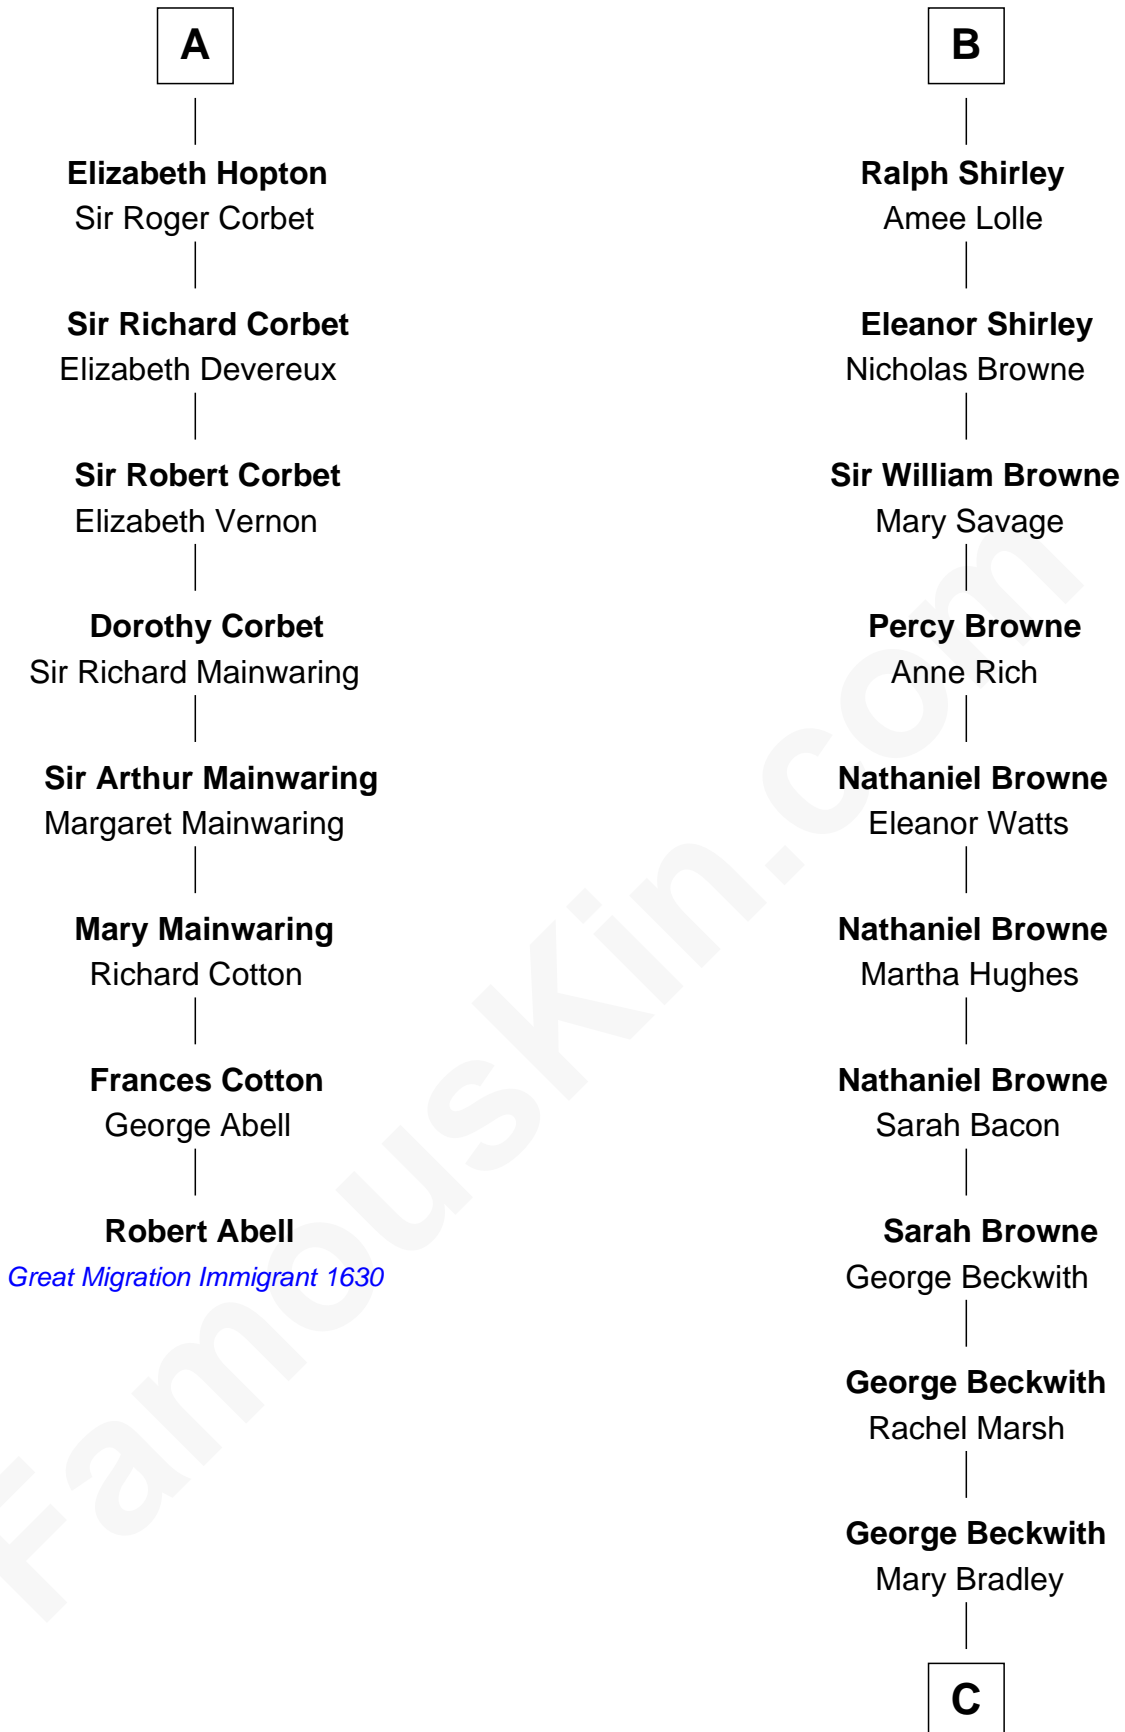

## Relationship Chart of

### Robert Abell

(c1605 - 1663) Great Migration Immigrant 1630

14th cousin 4 times removed of

### William Henry Moore

Co-Founder, U.S. Steel and Nabisco

**John de Botetourte**

Maud FitzThomas

C

Rachael Arvilla Beckwith

Nathaniel Ford Moore

William Henry Moore

*Co-Founder, U.S. Steel and Nabisco*

FamousKin.com