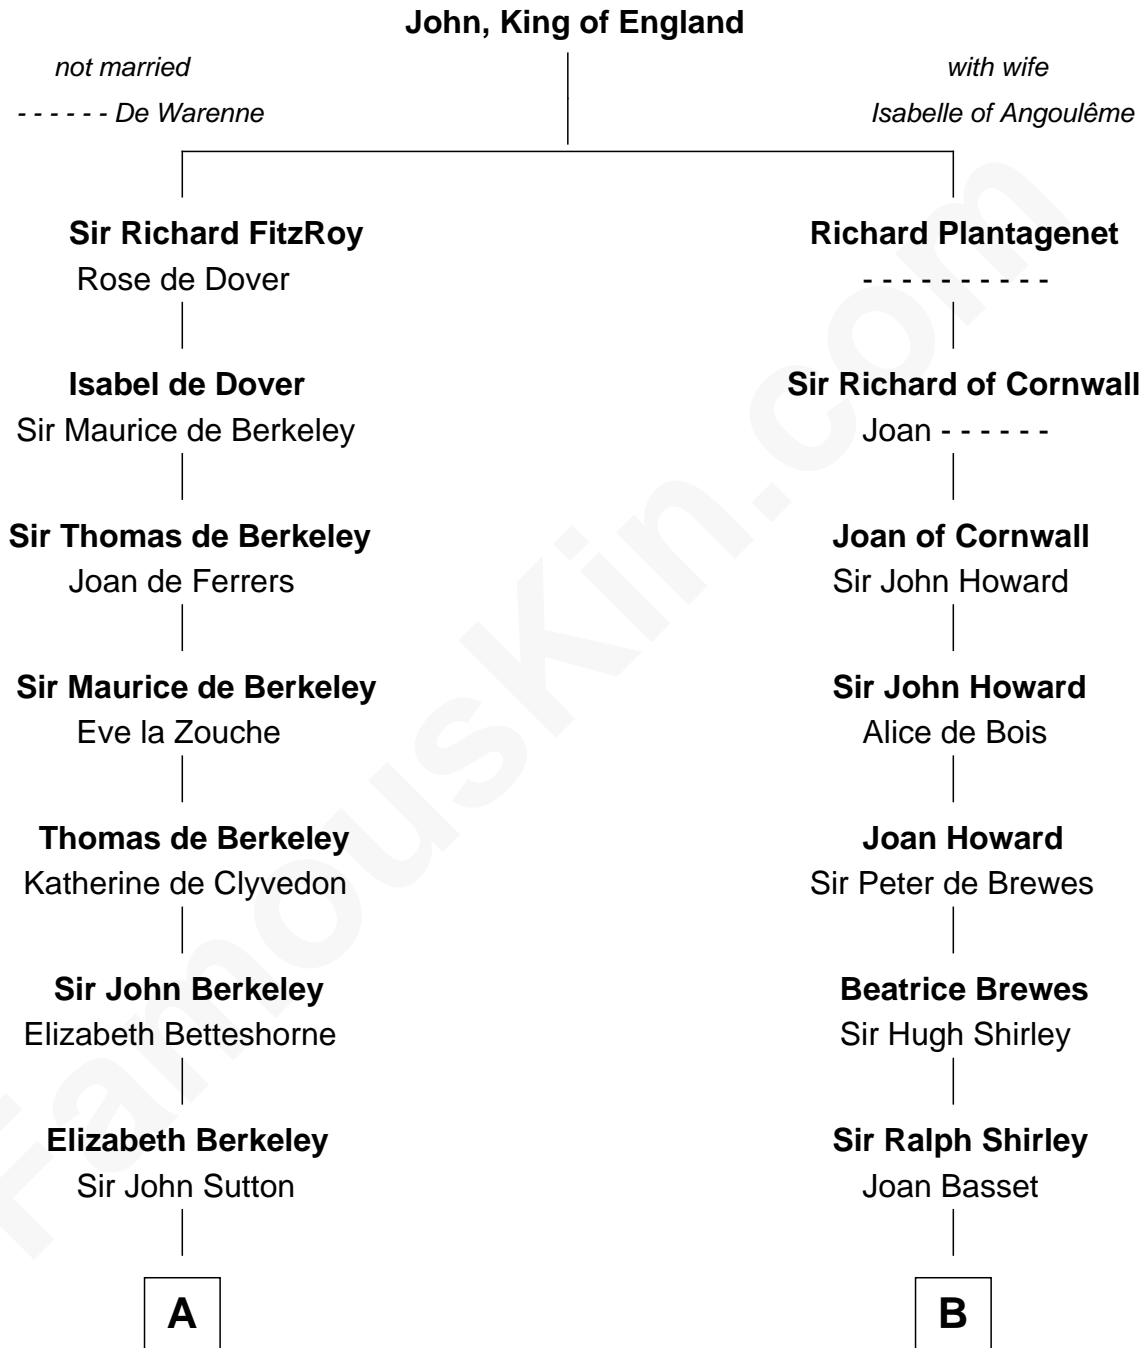

FamousKin.com

Relationship Chart of

Robert Abell

(c1605 - 1663) Great Migration Immigrant 1630

12th cousin 9 times removed of

William Henry Moore

Co-Founder, U.S. Steel and Nabisco

C

Sarah Browne
George Beckwith

George Beckwith
Rachel Marsh

George Beckwith
Mary Bradley

Rachael Arvilla Beckwith
Nathaniel Ford Moore

William Henry Moore
Co-Founder, U.S. Steel and Nabisco

FamousKin.com