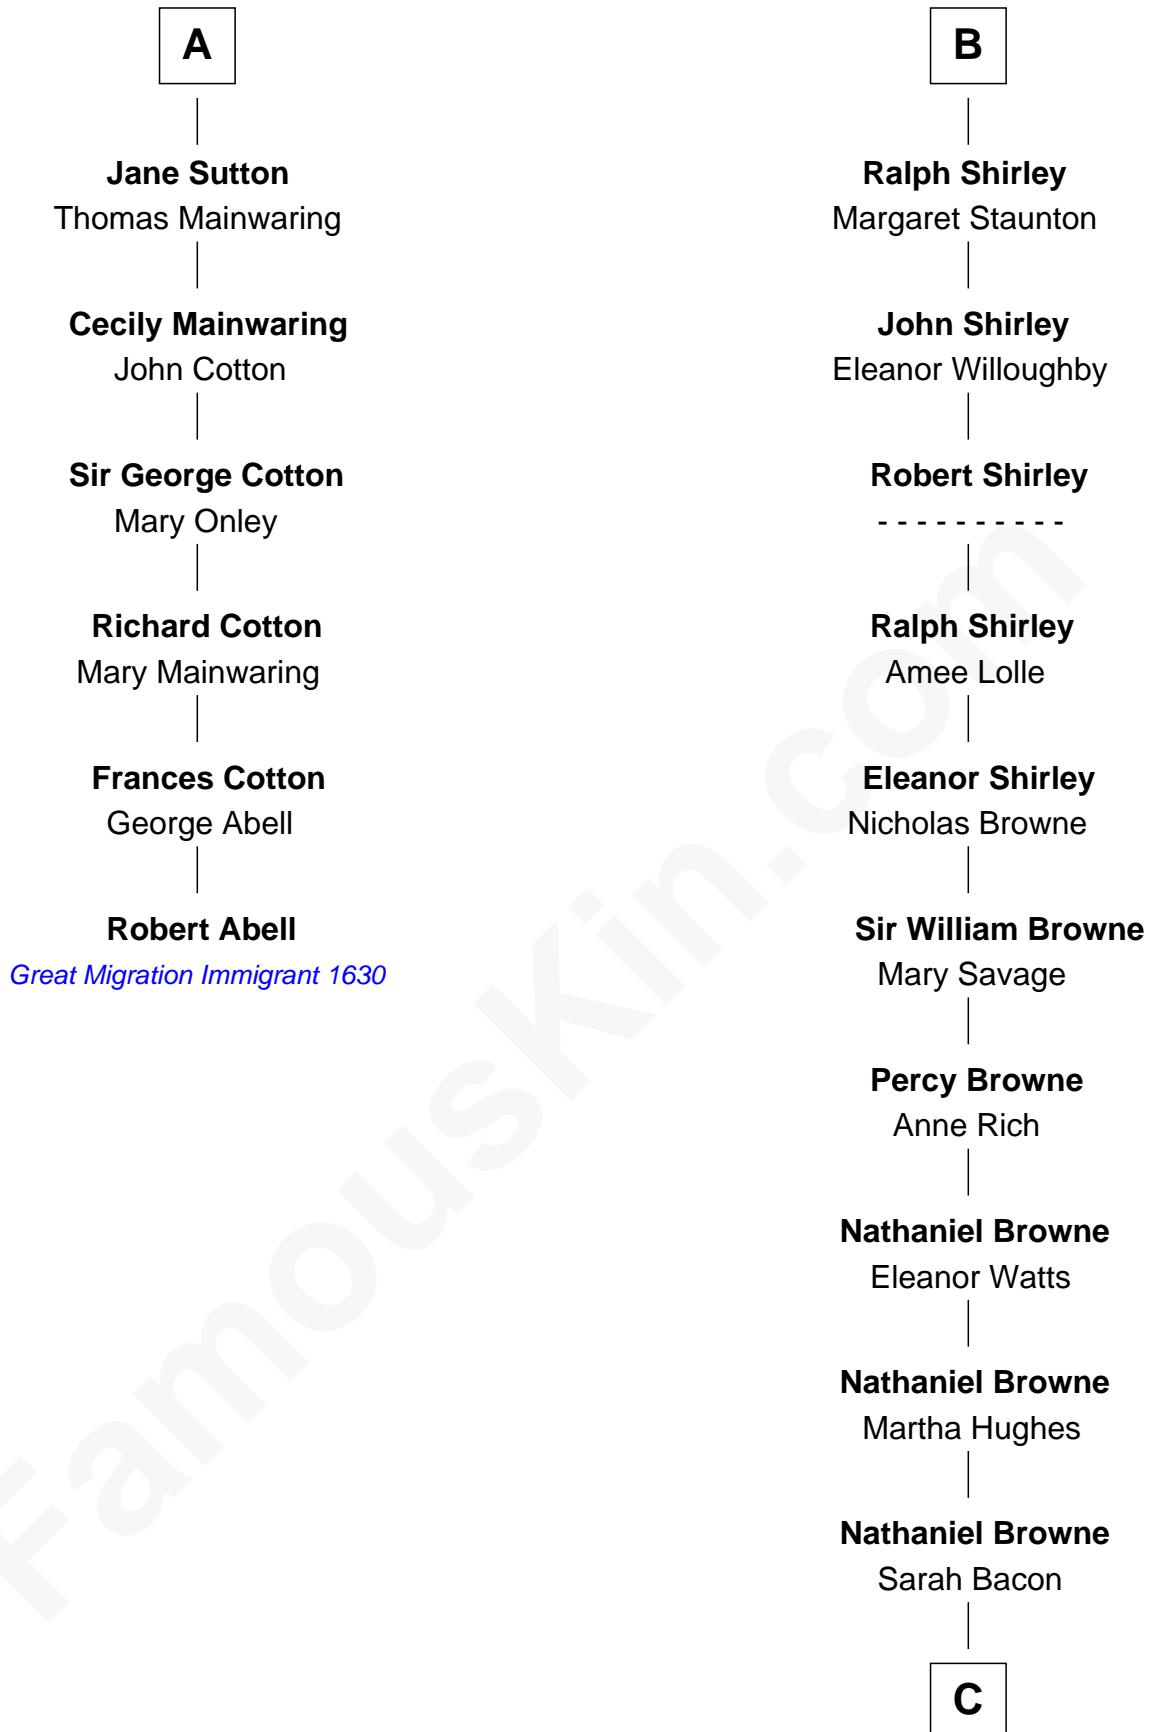

FamousKin.com

Relationship Chart of

Robert Abell

(c1605 - 1663) Great Migration Immigrant 1630

12th cousin 9 times removed of

William Henry Moore

Co-Founder, U.S. Steel and Nabisco

C

Sarah Browne
George Beckwith

George Beckwith
Rachel Marsh

George Beckwith
Mary Bradley

Rachael Arvilla Beckwith
Nathaniel Ford Moore

William Henry Moore
Co-Founder, U.S. Steel and Nabisco

FamousKin.com