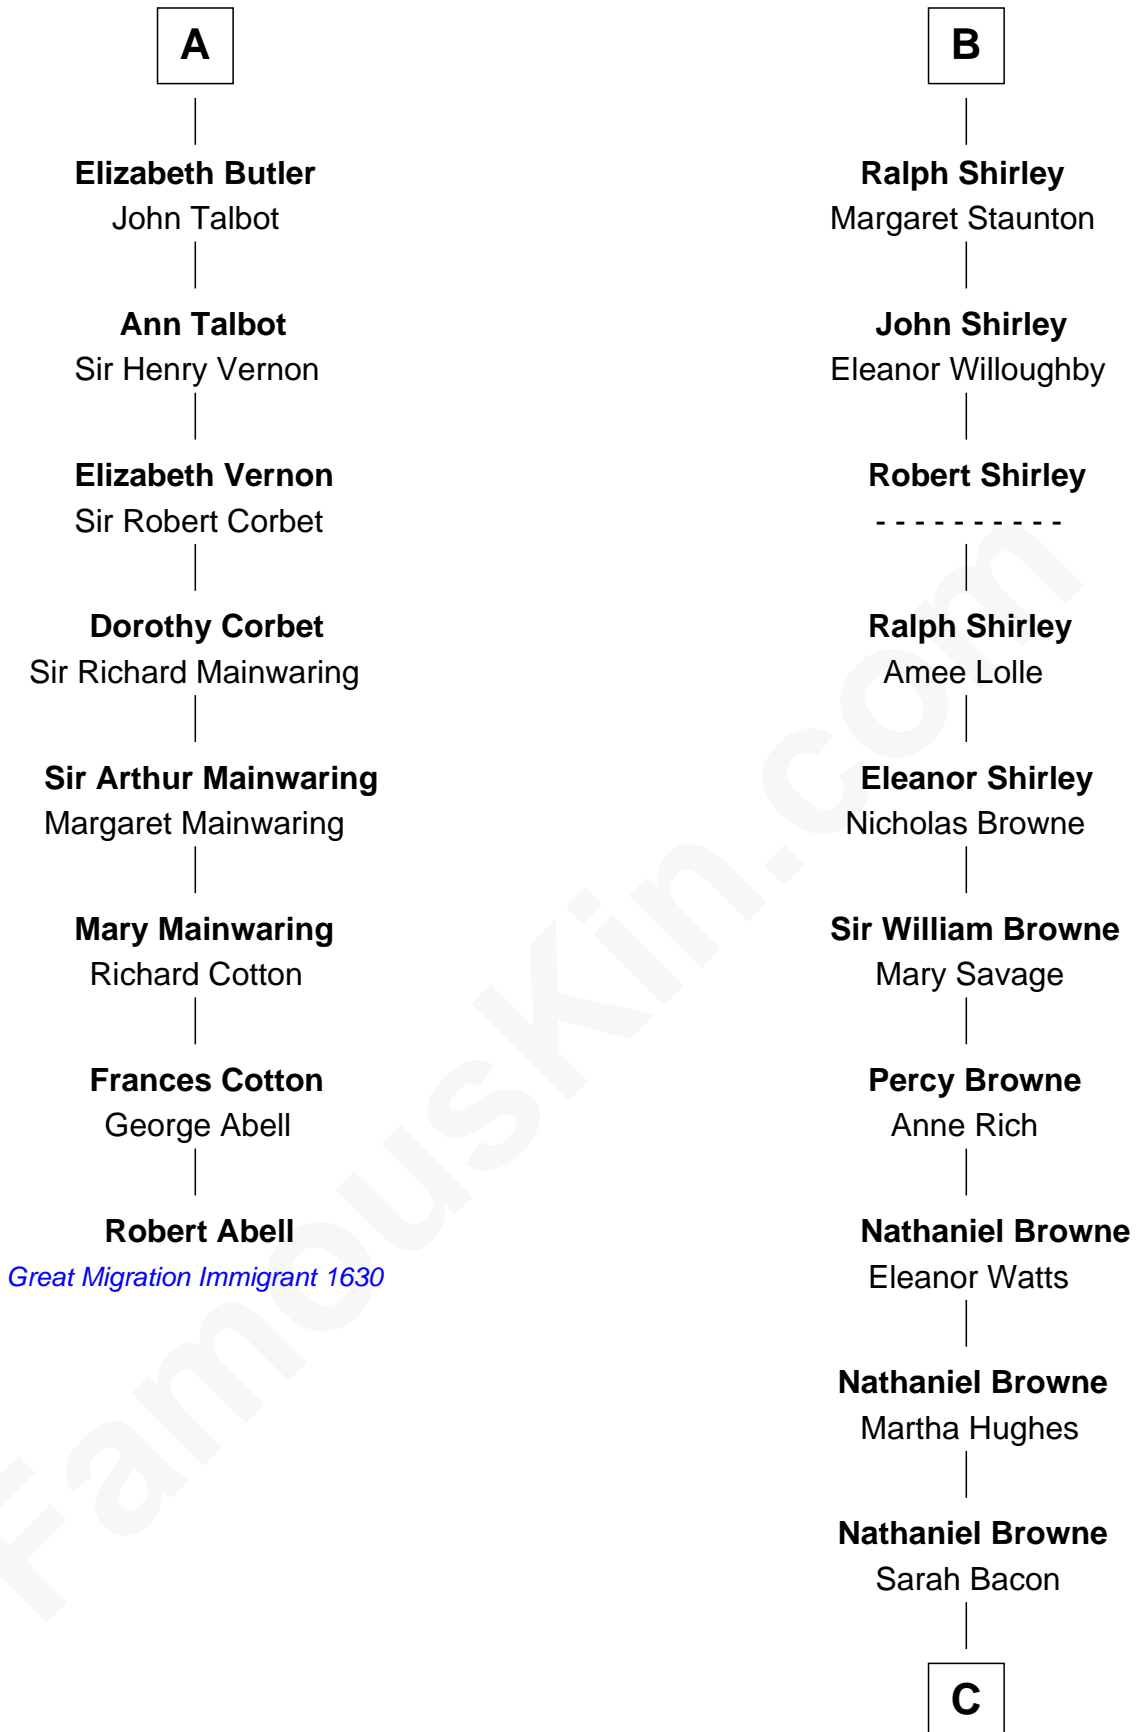

FamousKin.com

Relationship Chart of

Robert Abell

(c1605 - 1663) Great Migration Immigrant 1630

14th cousin 7 times removed of

William Henry Moore

Co-Founder, U.S. Steel and Nabisco

C

Sarah Browne
George Beckwith

George Beckwith
Rachel Marsh

George Beckwith
Mary Bradley

Rachael Arvilla Beckwith
Nathaniel Ford Moore

William Henry Moore
Co-Founder, U.S. Steel and Nabisco

FamousKin.com