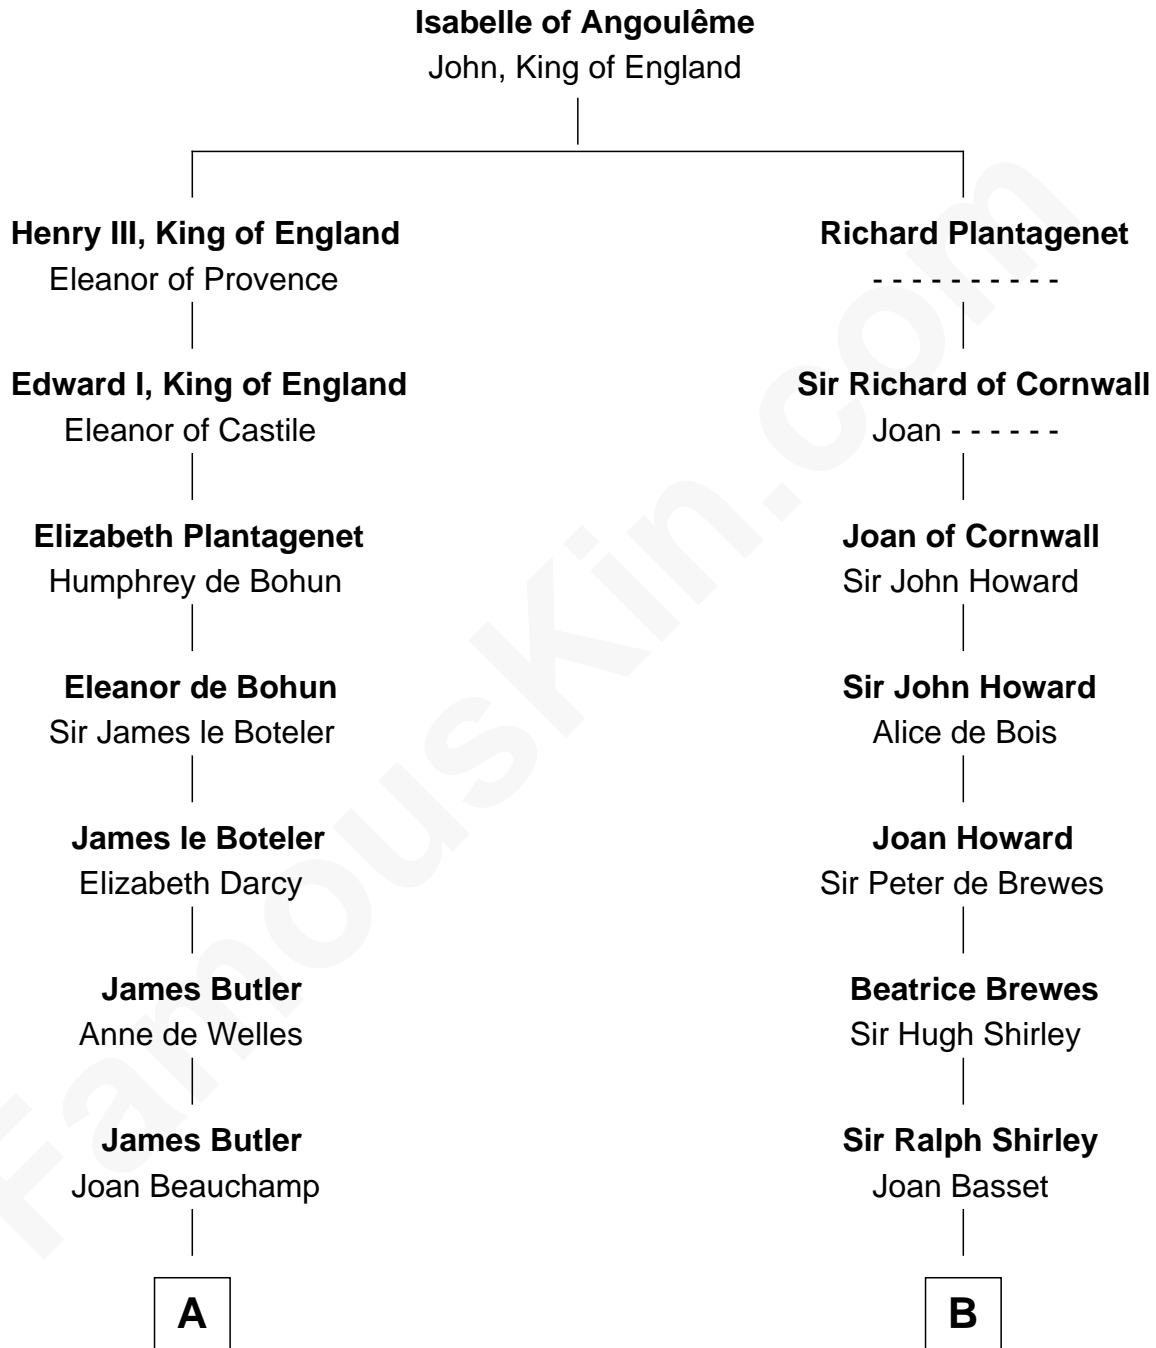

FamousKin.com

Relationship Chart of

Robert Abell

(c1605 - 1663) Great Migration Immigrant 1630

14th cousin 7 times removed of

William Henry Moore

Co-Founder, U.S. Steel and Nabisco

C

Sarah Browne
George Beckwith

George Beckwith
Rachel Marsh

George Beckwith
Mary Bradley

Rachael Arvilla Beckwith
Nathaniel Ford Moore

William Henry Moore
Co-Founder, U.S. Steel and Nabisco

FamousKin.com