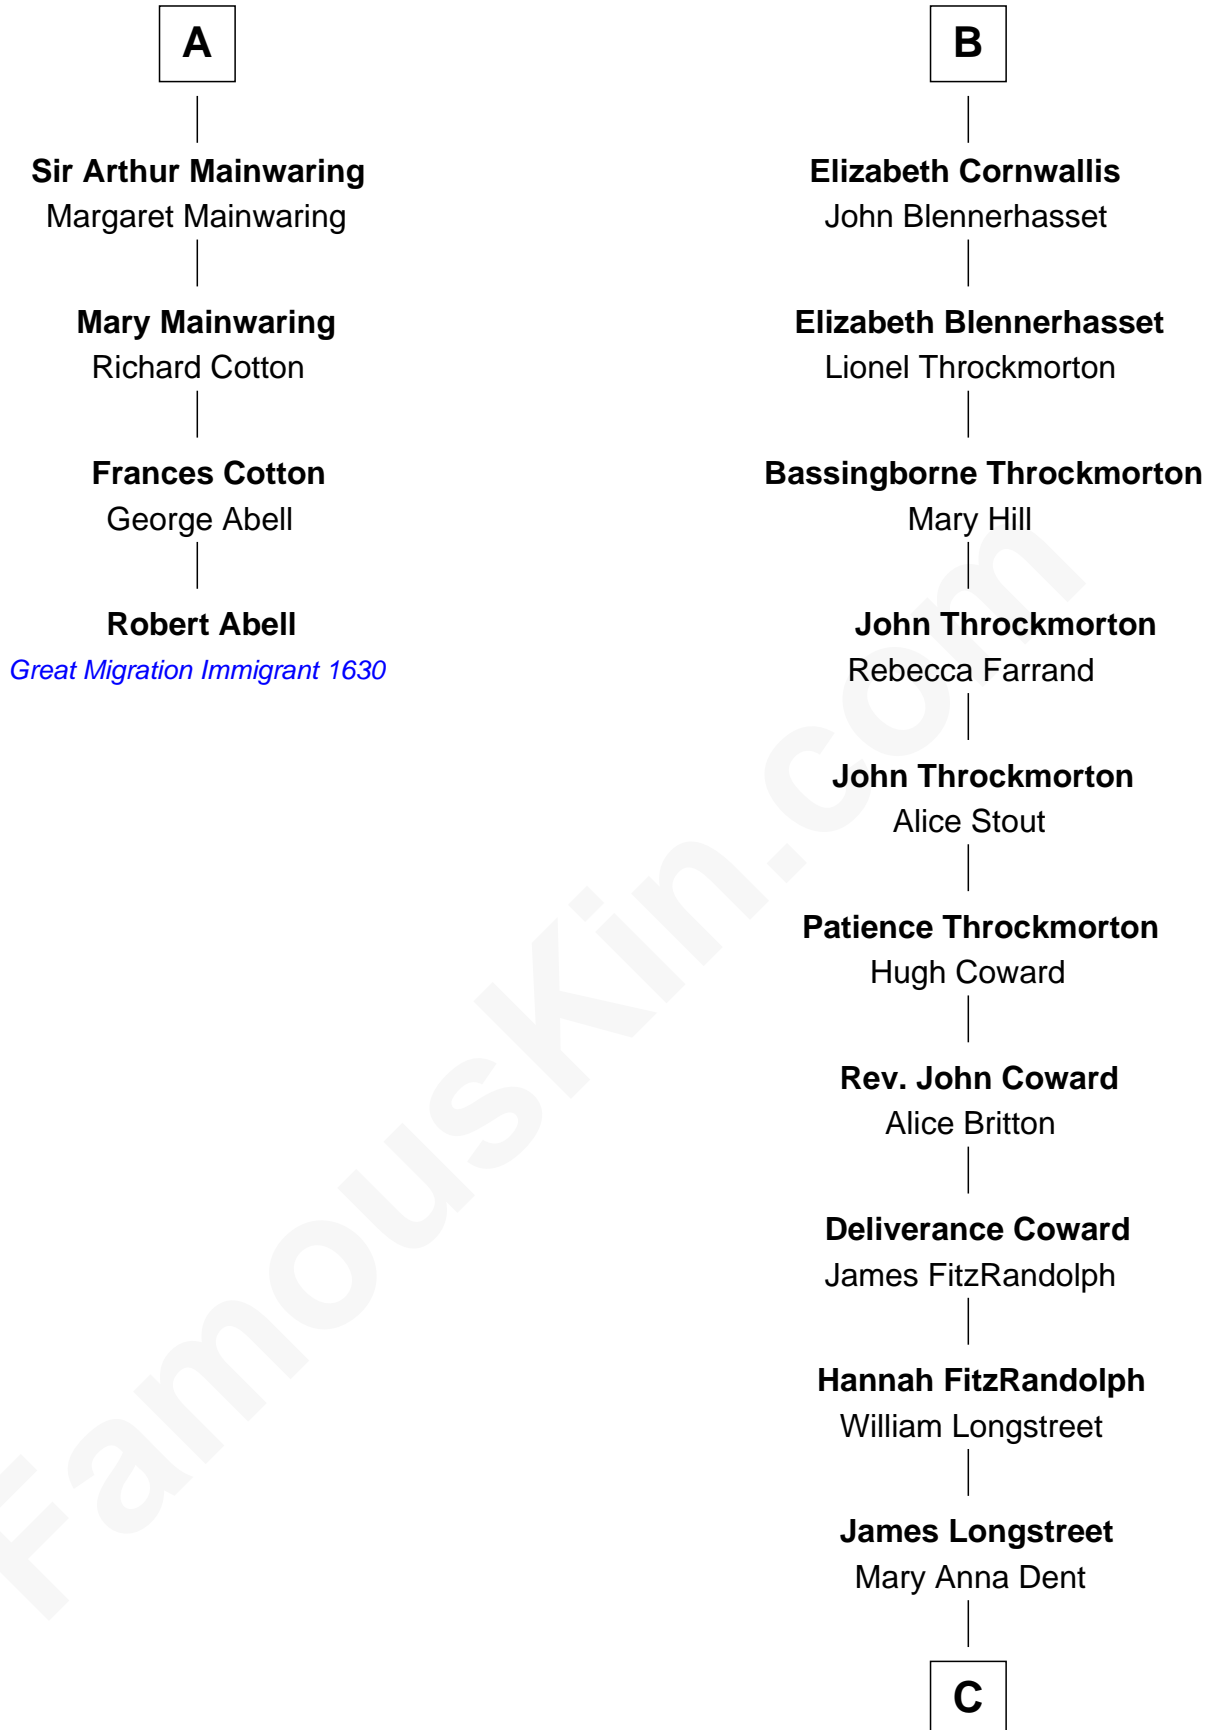

FamousKin.com

Relationship Chart of

Robert Abell

(c1605 - 1663) Great Migration Immigrant 1630

10th cousin 9 times removed of

Ben Ames Williams

Novelist and Short Story Author

C

—
Sarah Jane Longstreet
Charles Bingley Ames

—
Sarah Marshall Ames
Daniel Webster Williams

—
Ben Ames Williams
Novelist and Short Story Author

FamousKin.com