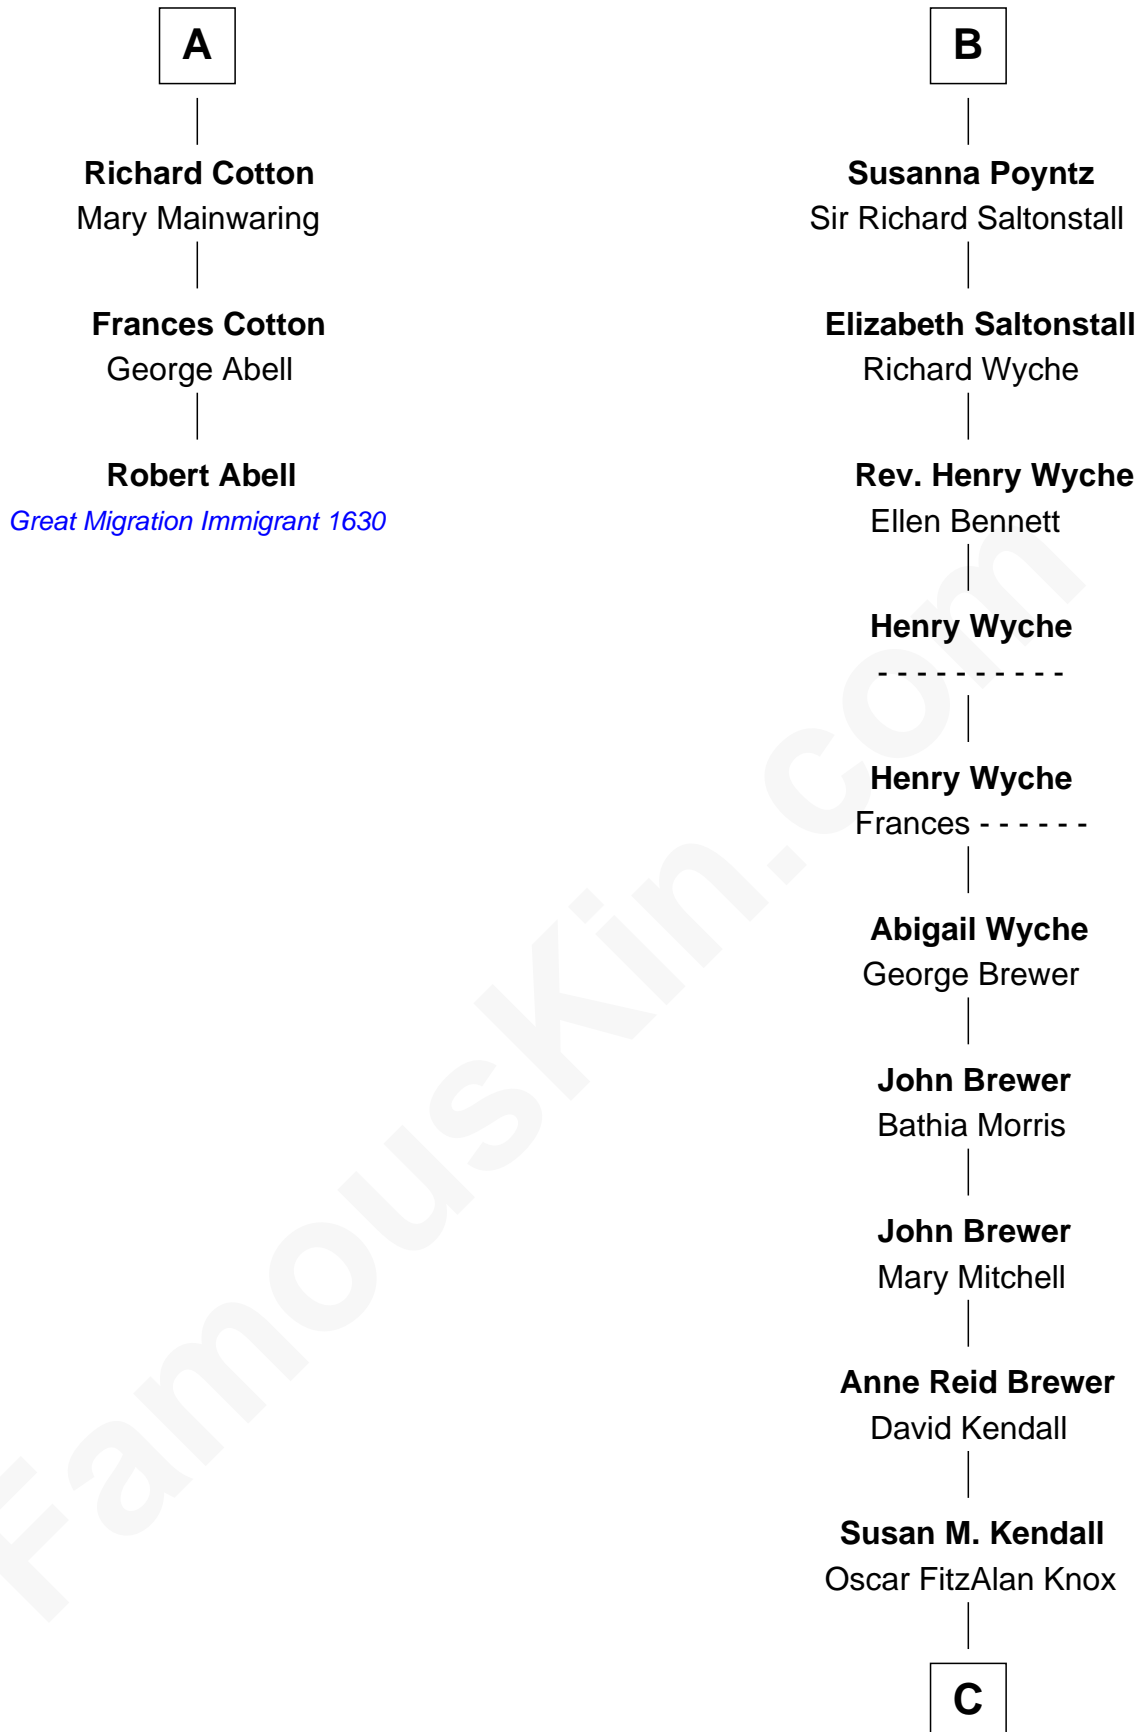

FamousKin.com Relationship Chart of

Robert Abell

(c1605 - 1663) *Great Migration Immigrant 1630*

9th cousin 11 times removed of

Truman Capote

Author of In Cold Blood

Eudo la Zouche
Milicent de Cantilupe

Eve la Zouche
Sir Maurice de Berkeley

Thomas de Berkeley
Katherine de Clyvedon

Sir John Berkeley
Elizabeth Betteshorne

Elizabeth Berkeley
Sir John Sutton

Jane Sutton
Thomas Mainwaring

Cecily Mainwaring
John Cotton

Sir George Cotton
Mary Onley

A

Elizabeth la Zouche
Sir Nicholas Poyntz

Nicholas Poyntz

Pontius Poyntz
Eleanor Baldwin

Sir John Poyntz

John Poyntz
Maud Perth

William Poyntz
Elizabeth Shaw

Thomas Poyntz
Ann Calva

B