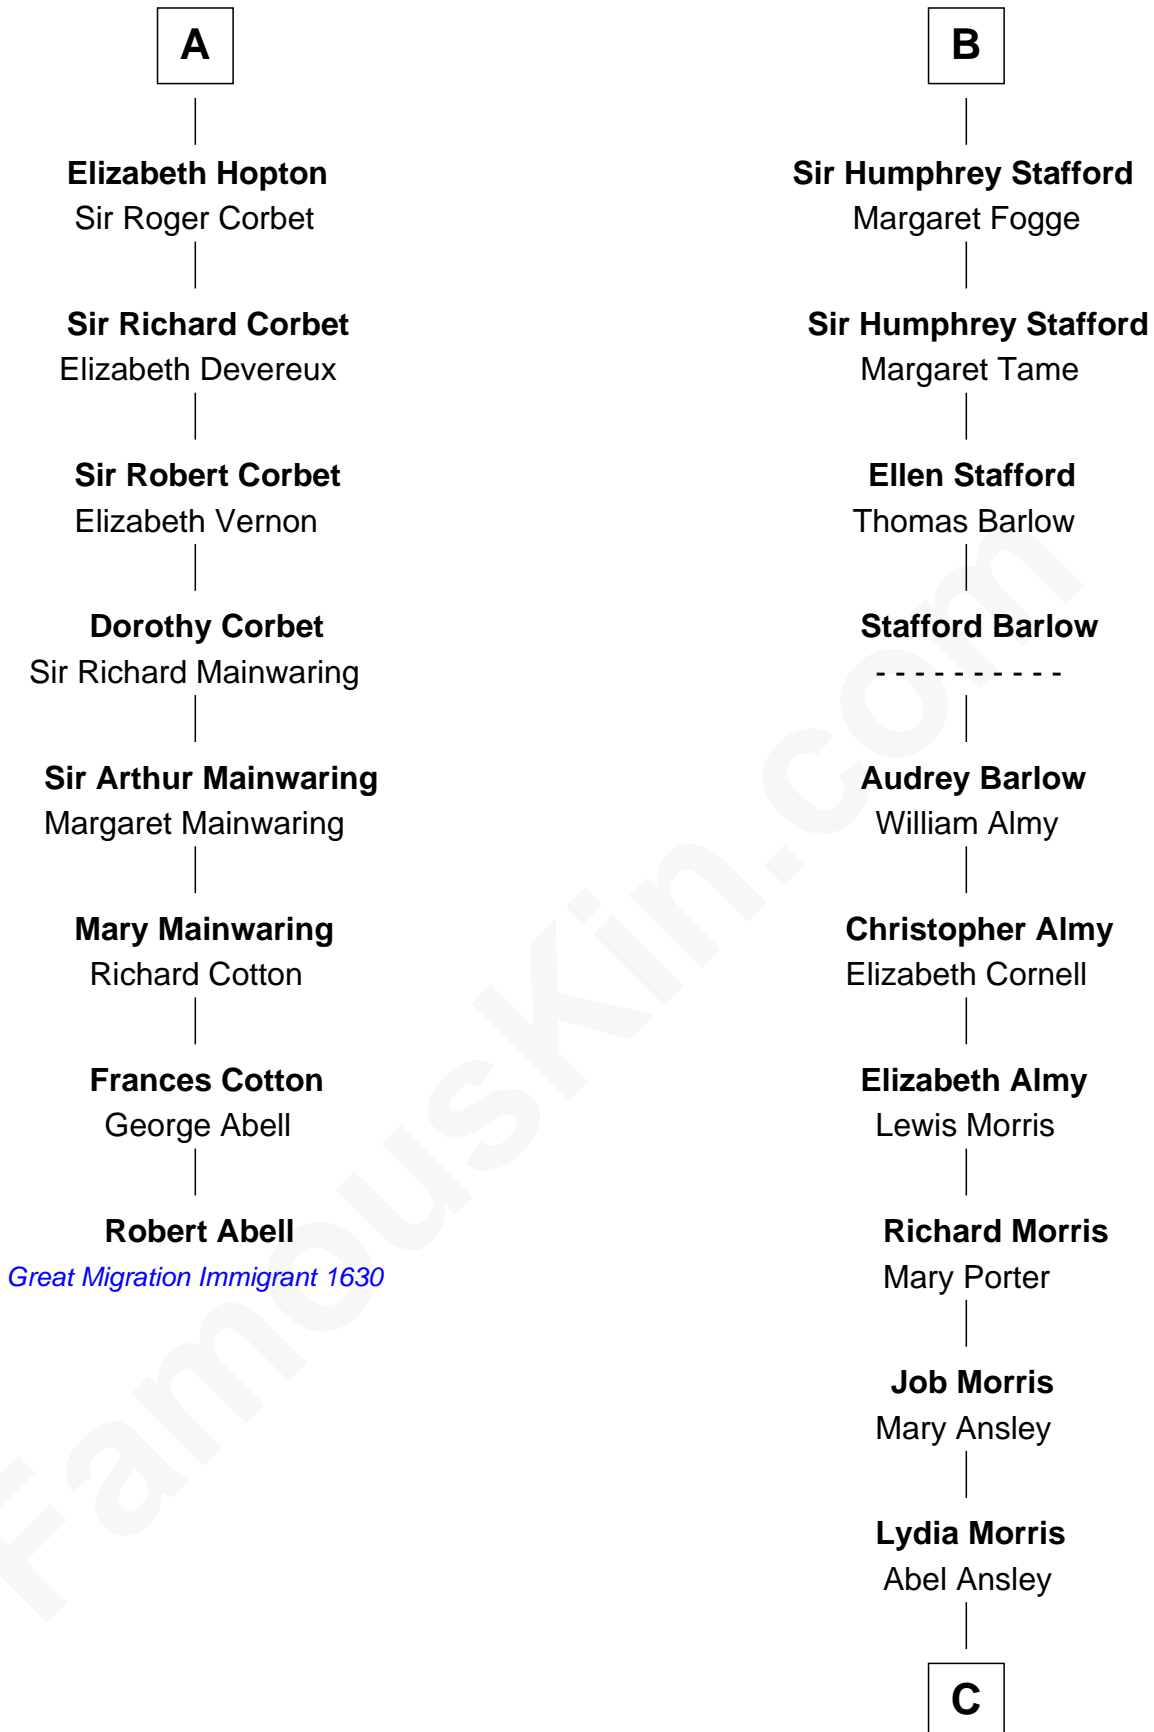

FamousKin.com Relationship Chart of

Robert Abell

(c1605 - 1663) Great Migration Immigrant 1630

14th cousin 7 times removed of

Jimmy Carter

39th U.S. President

John de Botetourte

Maud FitzThomas

C

Ann Ansley

Wiley Carter

Littleberry Walker Carter

Mary Ann Diligent Seals

William Archibald Carter

Nina Pratt

Earl Carter

Lillian Gordy

Jimmy Carter

39th U.S. President

FamousKin.com