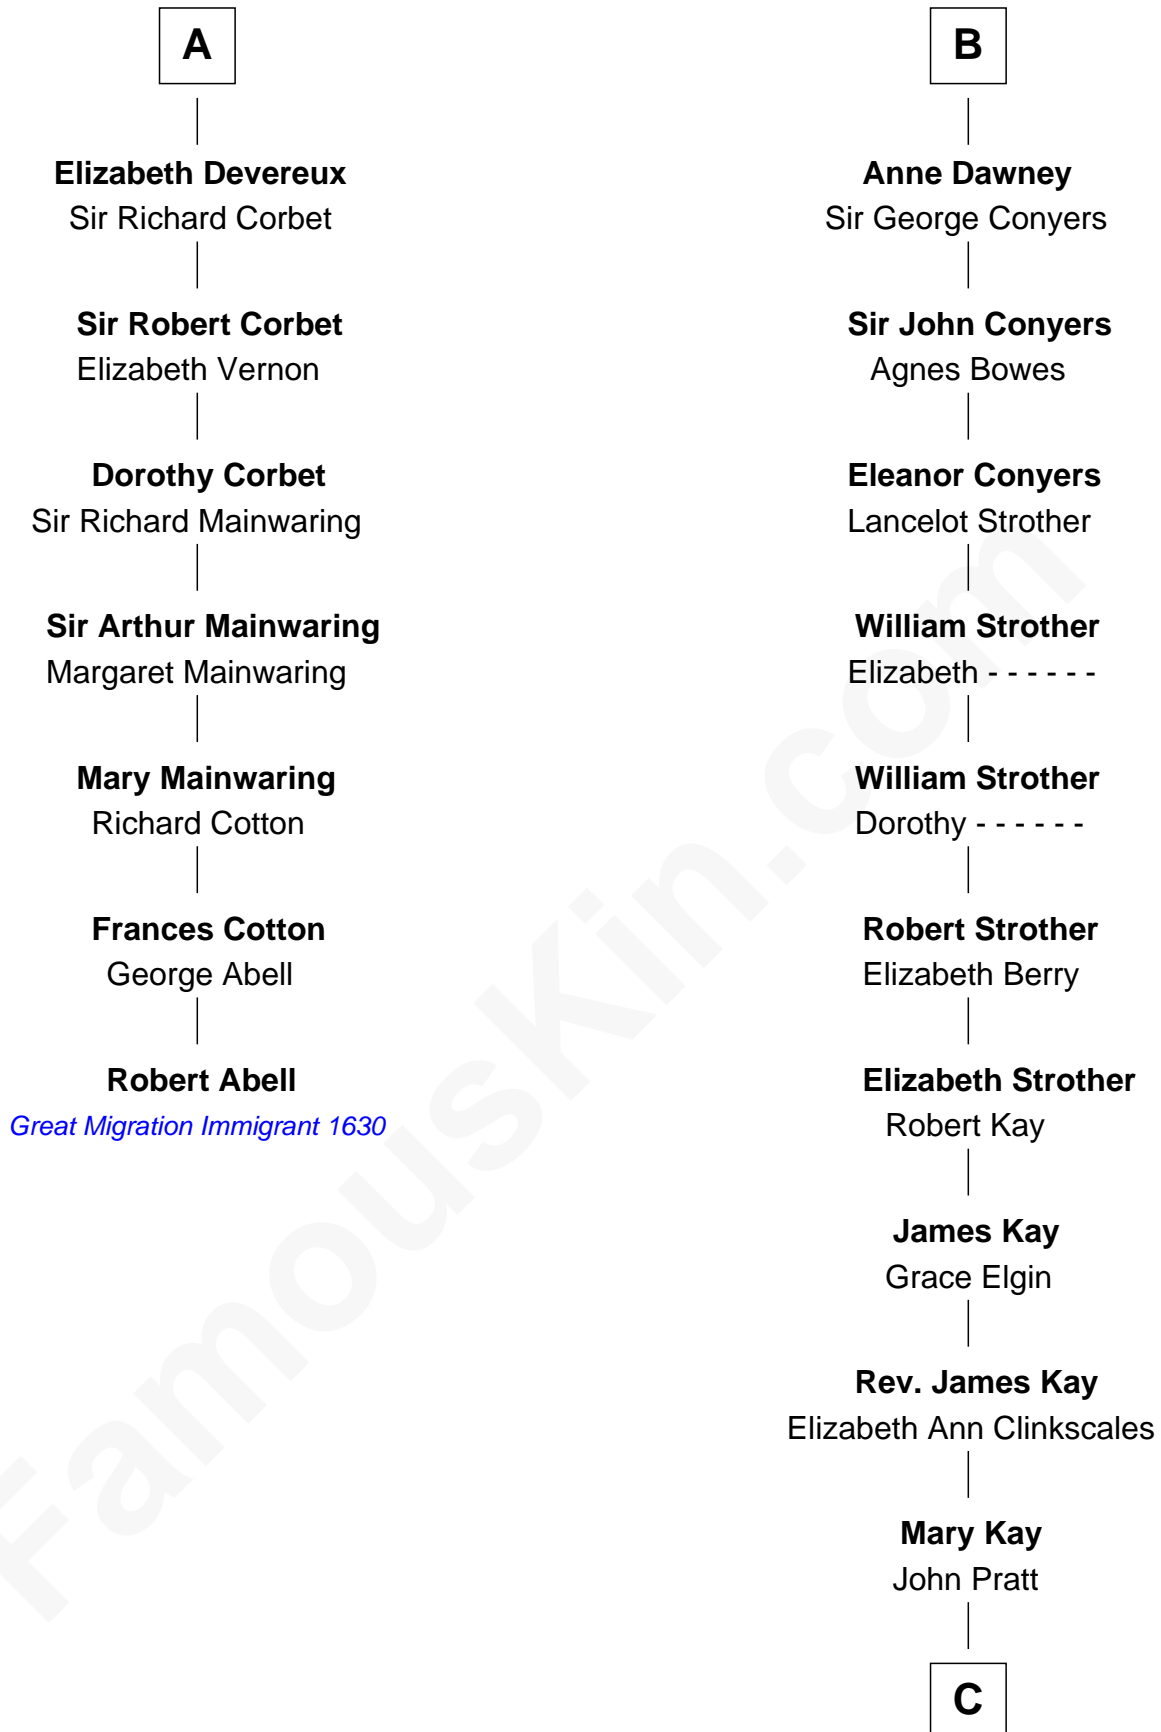

# FamousKin.com Relationship Chart of

**Robert Abell**

(c1605 - 1663) Great Migration Immigrant 1630

13th cousin 7 times removed of

**Jimmy Carter**

39th U.S. President

**Sir Hugh I de Audley**

Iseult de Mortimer

**C**

**James E. Pratt**

Sophonra C. Cowan

**Nina Pratt**

William Archibald Carter

**Earl Carter**

Lillian Gordy

**Jimmy Carter**

*39th U.S. President*

FamousKin.com