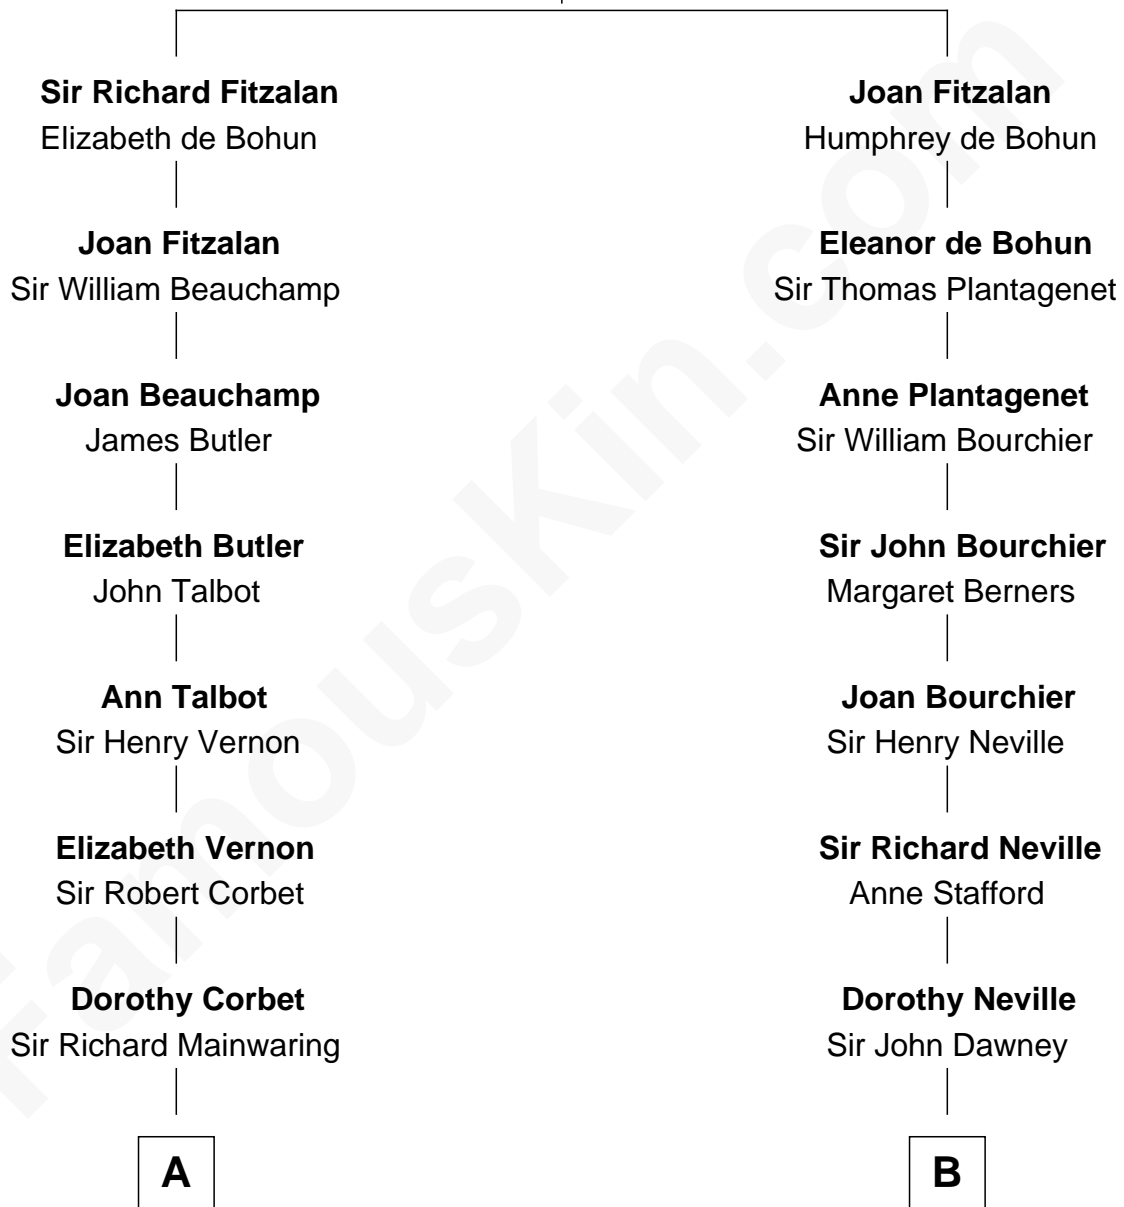

FamousKin.com Relationship Chart of

Robert Abell

(c1605 - 1663) Great Migration Immigrant 1630

10th cousin 10 times removed of

Jimmy Carter

39th U.S. President

Richard Fitzalan
Eleanor Plantagenet

C

James E. Pratt

Sophonra C. Cowan

Nina Pratt

William Archibald Carter

Earl Carter

Lillian Gordy

Jimmy Carter

39th U.S. President