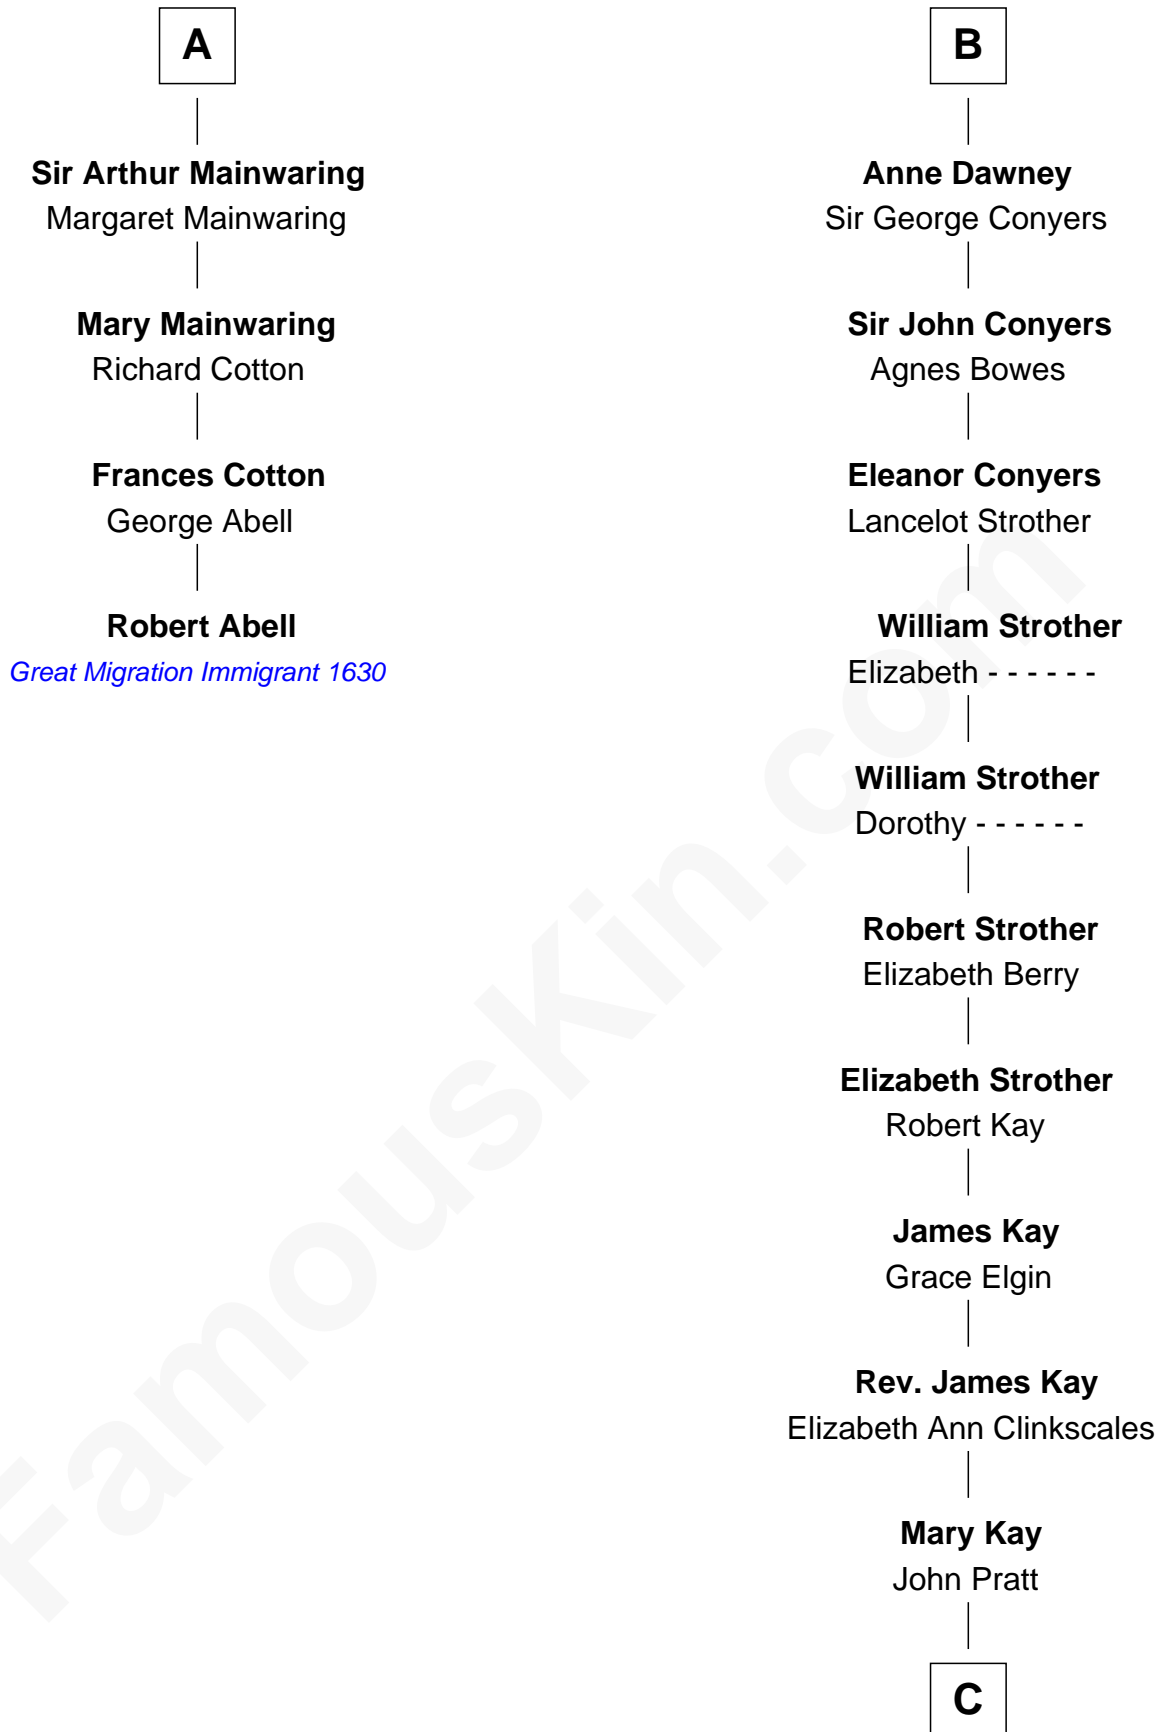

FamousKin.com Relationship Chart of

Robert Abell

(c1605 - 1663) Great Migration Immigrant 1630

10th cousin 10 times removed of

Jimmy Carter

39th U.S. President

Richard Fitzalan
Eleanor Plantagenet

C

James E. Pratt

Sophonra C. Cowan

Nina Pratt

William Archibald Carter

Earl Carter

Lillian Gordy

Jimmy Carter

39th U.S. President