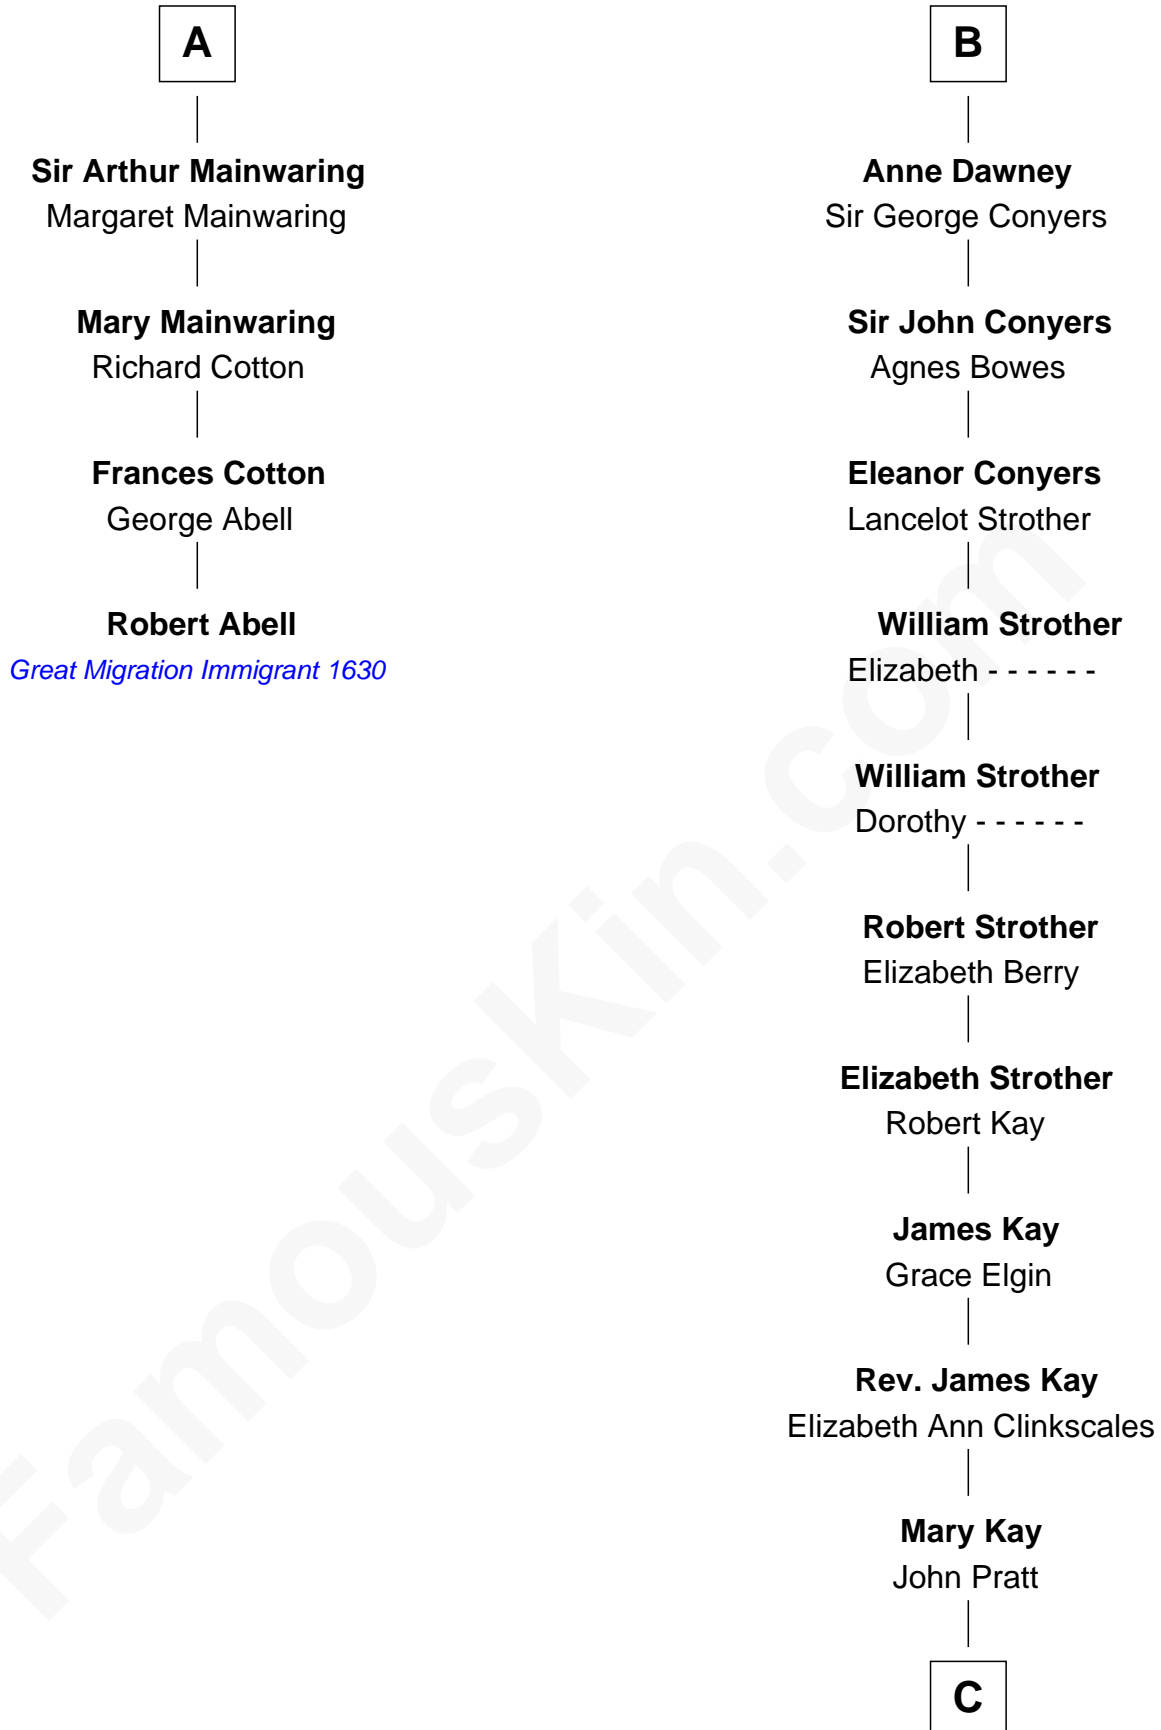

# FamousKin.com Relationship Chart of

**Robert Abell**

(c1605 - 1663) Great Migration Immigrant 1630

10th cousin 10 times removed of

**Jimmy Carter**

39th U.S. President

**Sir William de Bohun**  
Elizabeth de Badlesmere

**C**

**James E. Pratt**

Sophonra C. Cowan

**Nina Pratt**

William Archibald Carter

**Earl Carter**

Lillian Gordy

**Jimmy Carter**

*39th U.S. President*

FamousKin.com