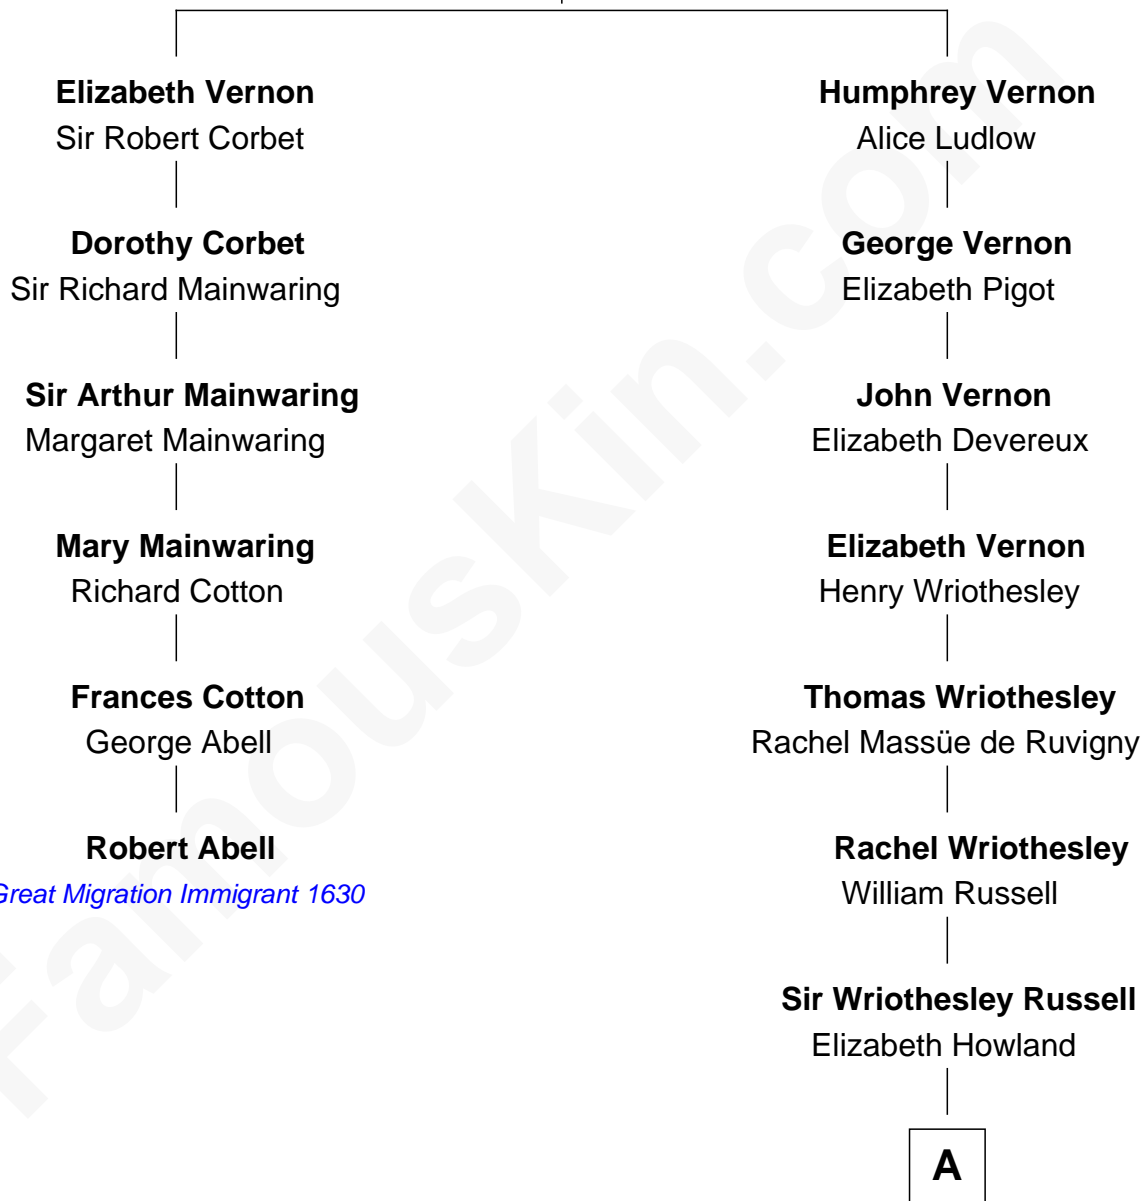

FamousKin.com

Relationship Chart of

Robert Abell

(c1605 - 1663) *Great Migration Immigrant 1630*

5th cousin 8 times removed of

Sir Winston Churchill

Prime Minister of the United Kingdom

Sir Henry Vernon

Ann Talbot

A

John Russell

Gertrude Leveson-Gower

Caroline Russell

Sir George Spencer

George Spencer

Susan Stewart