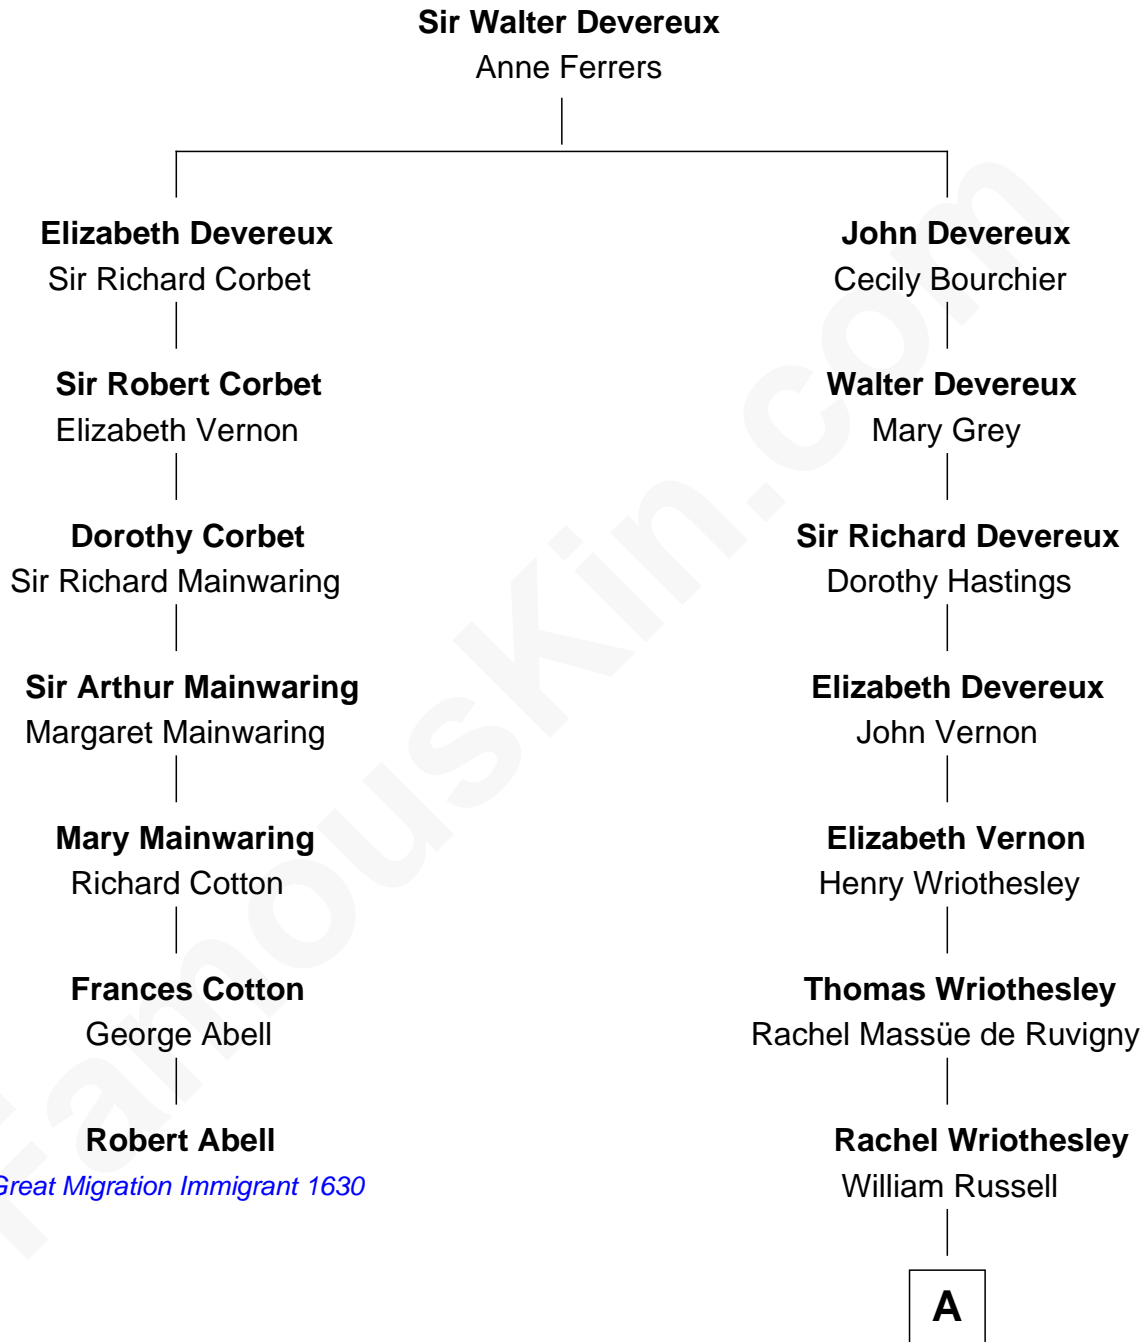

## Relationship Chart of

### Robert Abell

(c1605 - 1663) *Great Migration Immigrant 1630*

6th cousin 8 times removed of

### Sir Winston Churchill

*Prime Minister of the United Kingdom*

**A**

**Sir Wriothsesley Russell**

Elizabeth Howland

**John Russell**

Gertrude Leveson-Gower

**Caroline Russell**