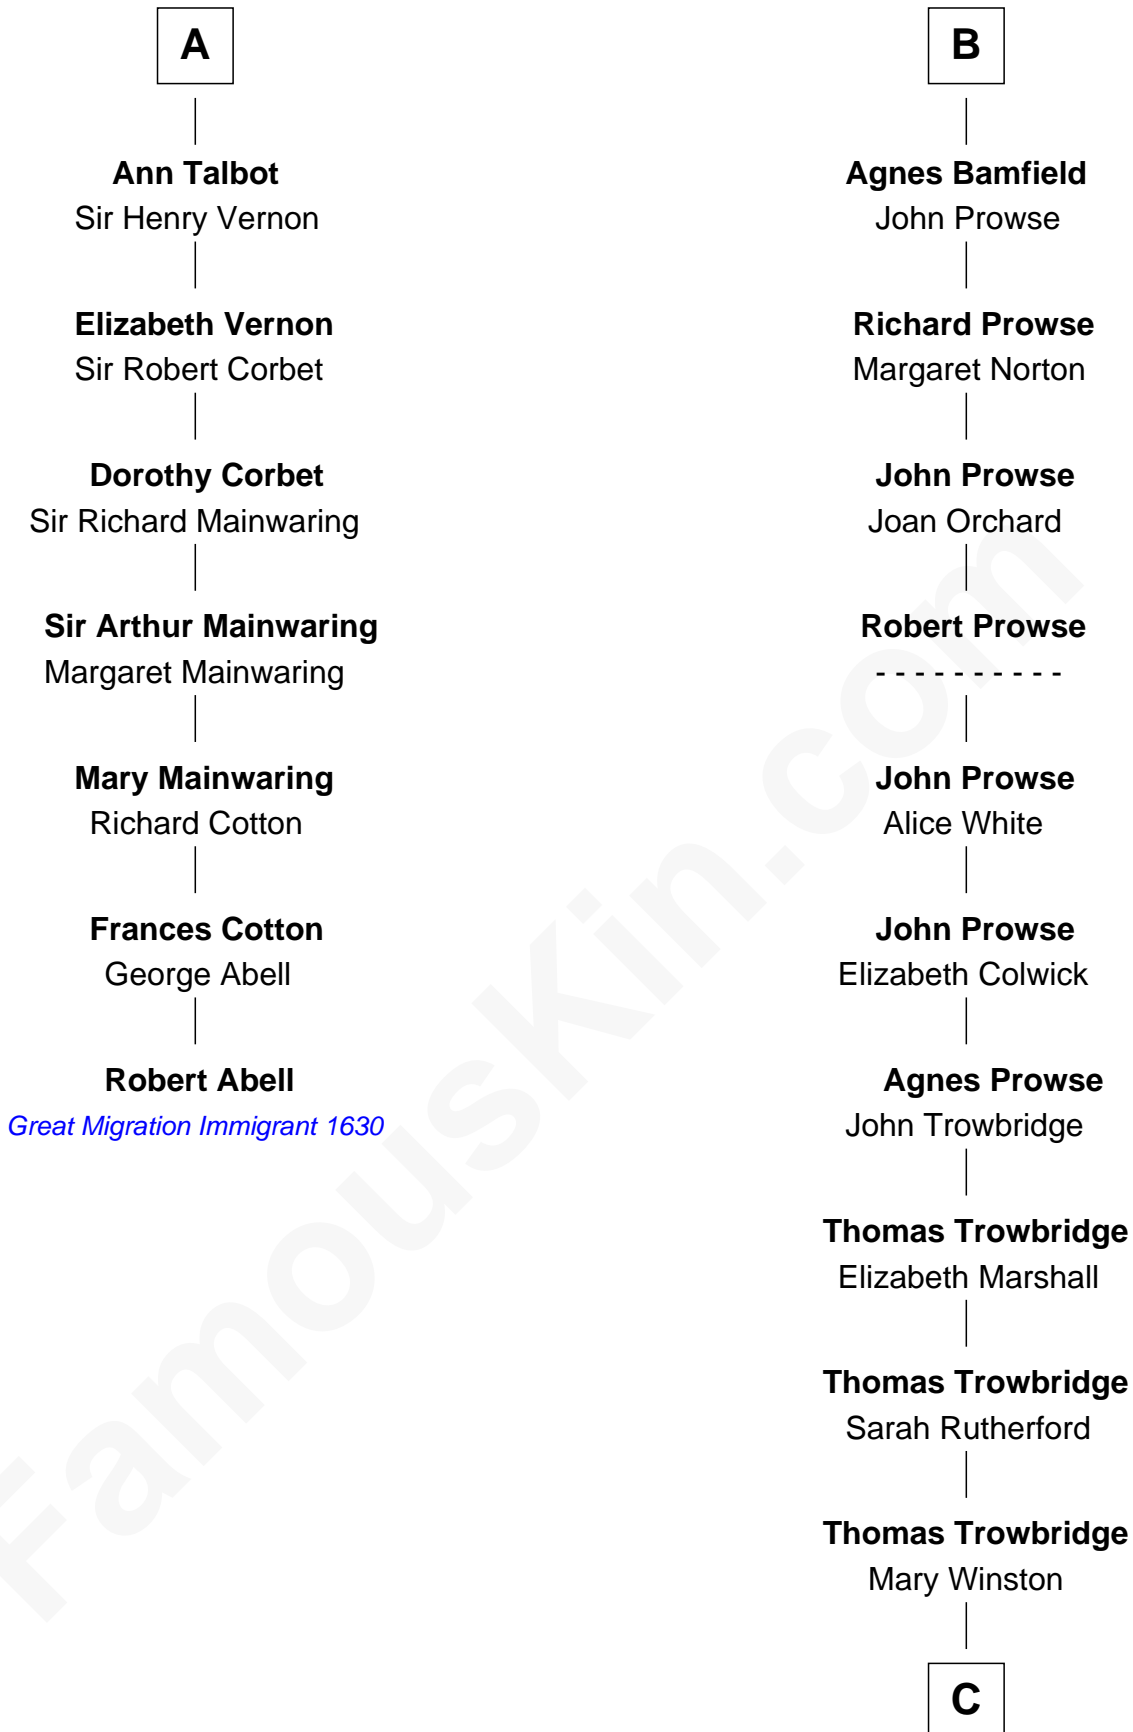

FamousKin.com Relationship Chart of

Robert Abell

(c1605 - 1663) Great Migration Immigrant 1630

13th cousin 8 times removed of

Rutherford B. Hayes

19th U.S. President

Sir Geoffrey FitzPiers

Aveline de Clare

Sophia Birchard

|
Rutherford B. Hayes

19th U.S. President