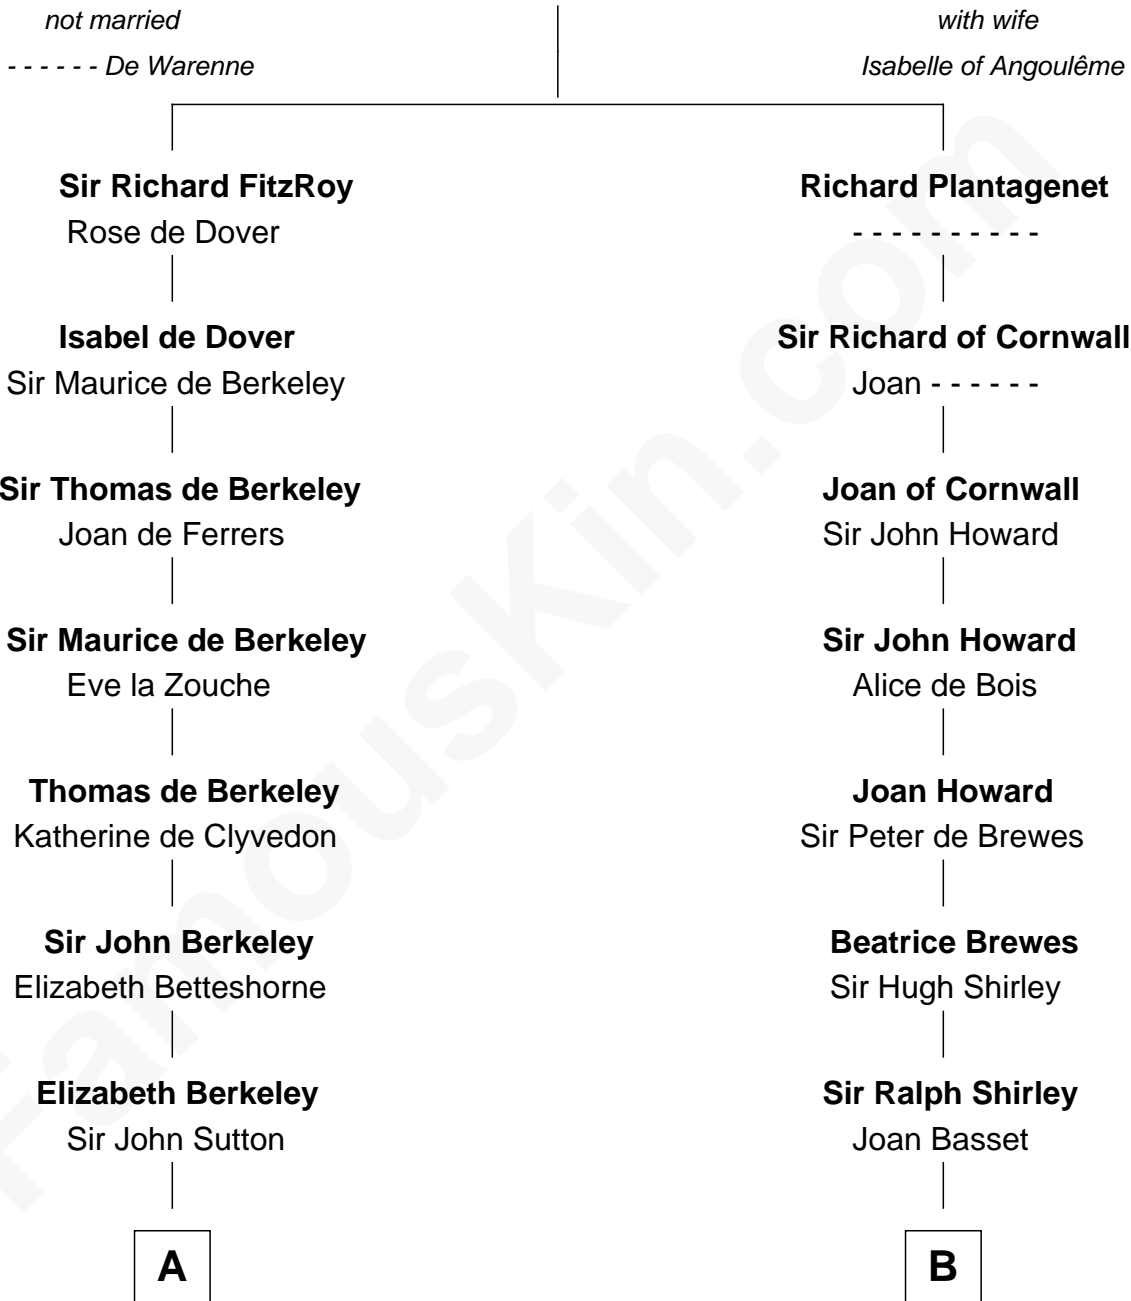

FamousKin.com

Relationship Chart of

Robert Abell

(c1605 - 1663) Great Migration Immigrant 1630

12th cousin 9 times removed of

Rutherford B. Hayes
19th U.S. President

John, King of England

C

Abigail Hale
Isaac Chandler

Abigail Chandler
Israel Smith

Chloe Smith
Rutherford Hayes

Rutherford Hayes
Sophia Birchard

Rutherford B. Hayes
19th U.S. President