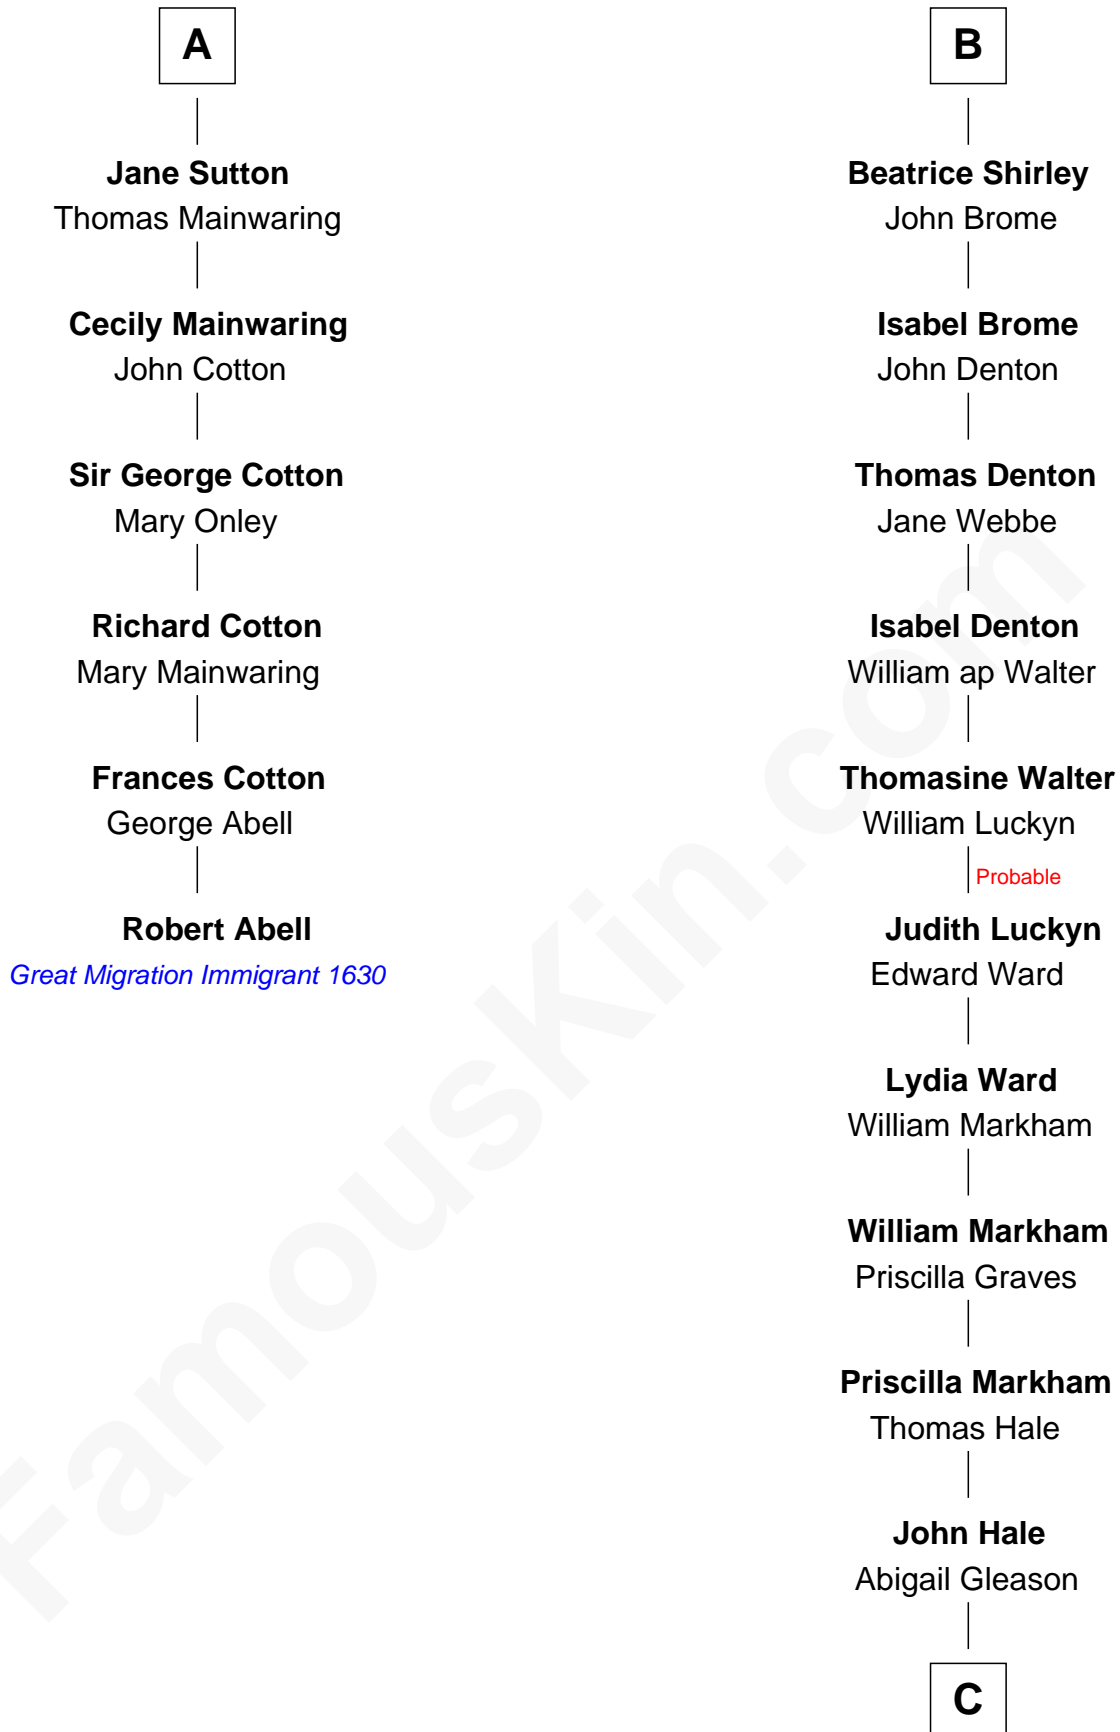

FamousKin.com

Relationship Chart of

Robert Abell

(c1605 - 1663) Great Migration Immigrant 1630

12th cousin 9 times removed of

Rutherford B. Hayes
19th U.S. President

John, King of England

C

Abigail Hale
Isaac Chandler

Abigail Chandler
Israel Smith

Chloe Smith
Rutherford Hayes

Rutherford Hayes
Sophia Birchard

Rutherford B. Hayes
19th U.S. President