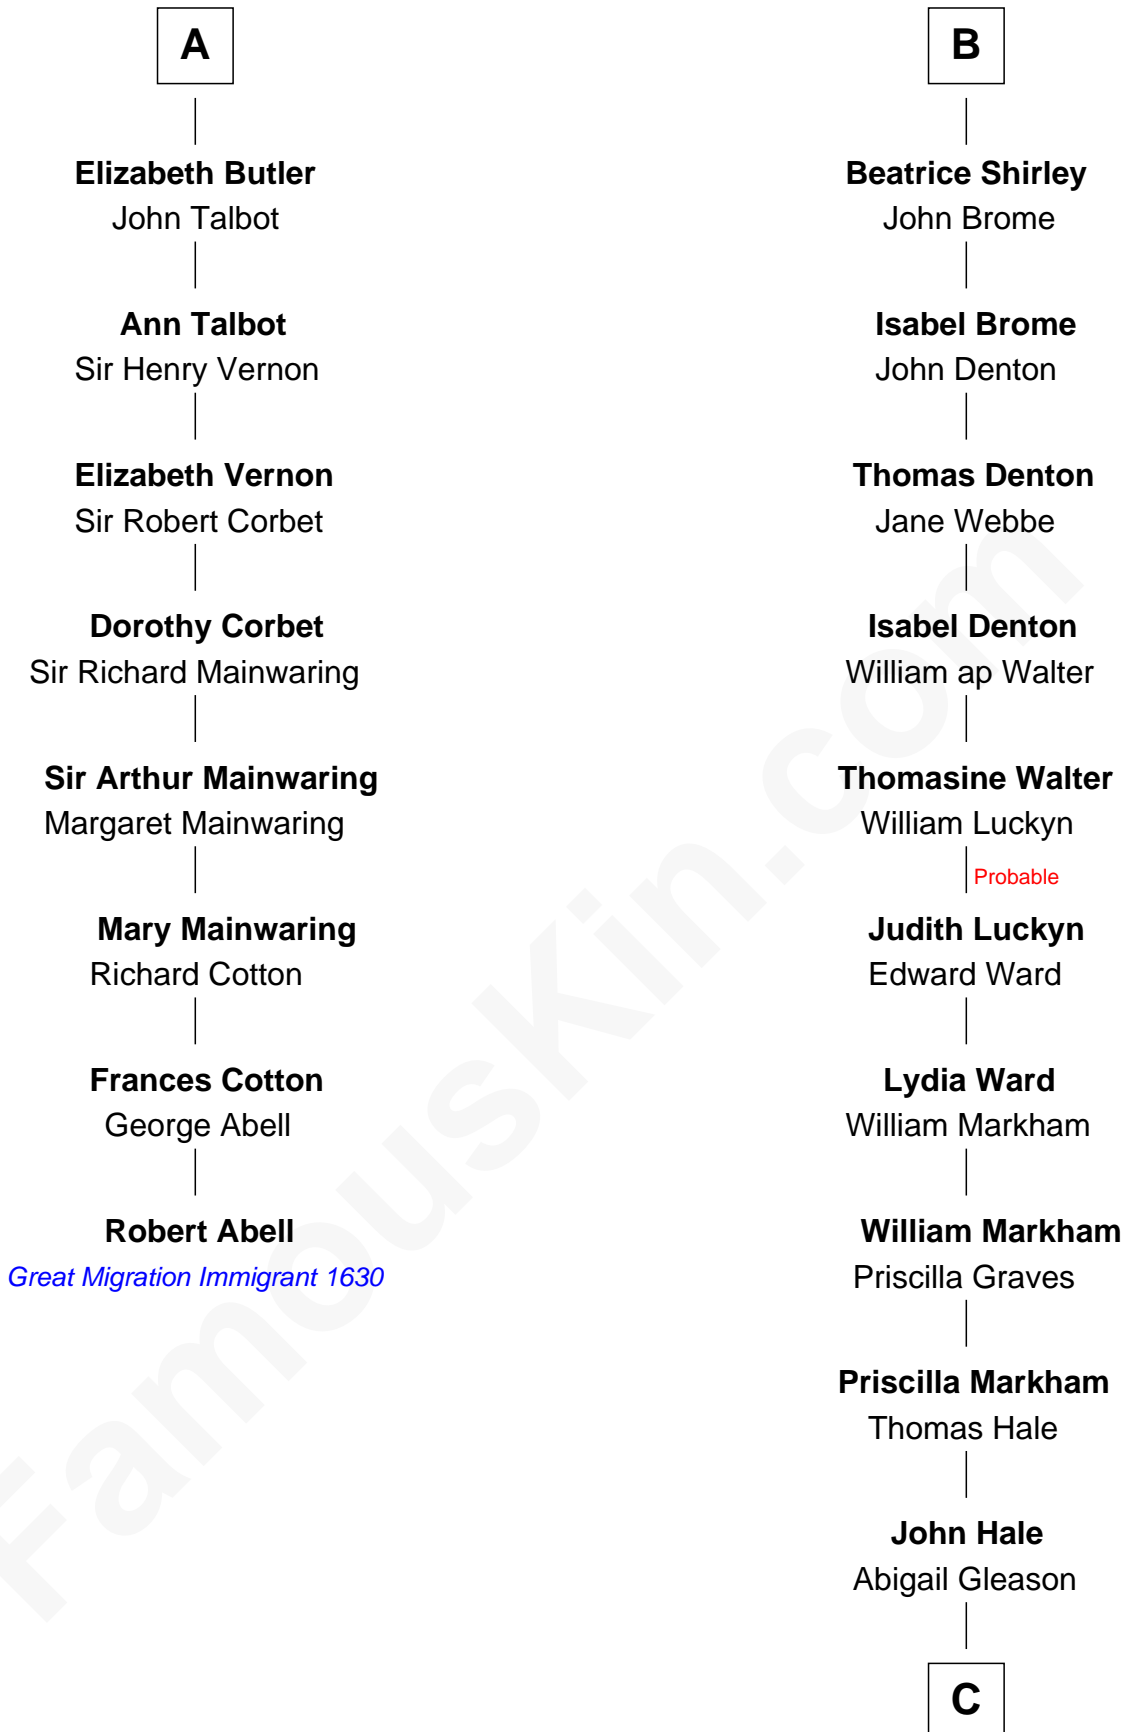

FamousKin.com

Relationship Chart of

Robert Abell

(c1605 - 1663) Great Migration Immigrant 1630

14th cousin 7 times removed of

Rutherford B. Hayes
19th U.S. President

C

Abigail Hale
Isaac Chandler

Abigail Chandler
Israel Smith

Chloe Smith
Rutherford Hayes

Rutherford Hayes
Sophia Birchard

Rutherford B. Hayes
19th U.S. President

FamousKin.com