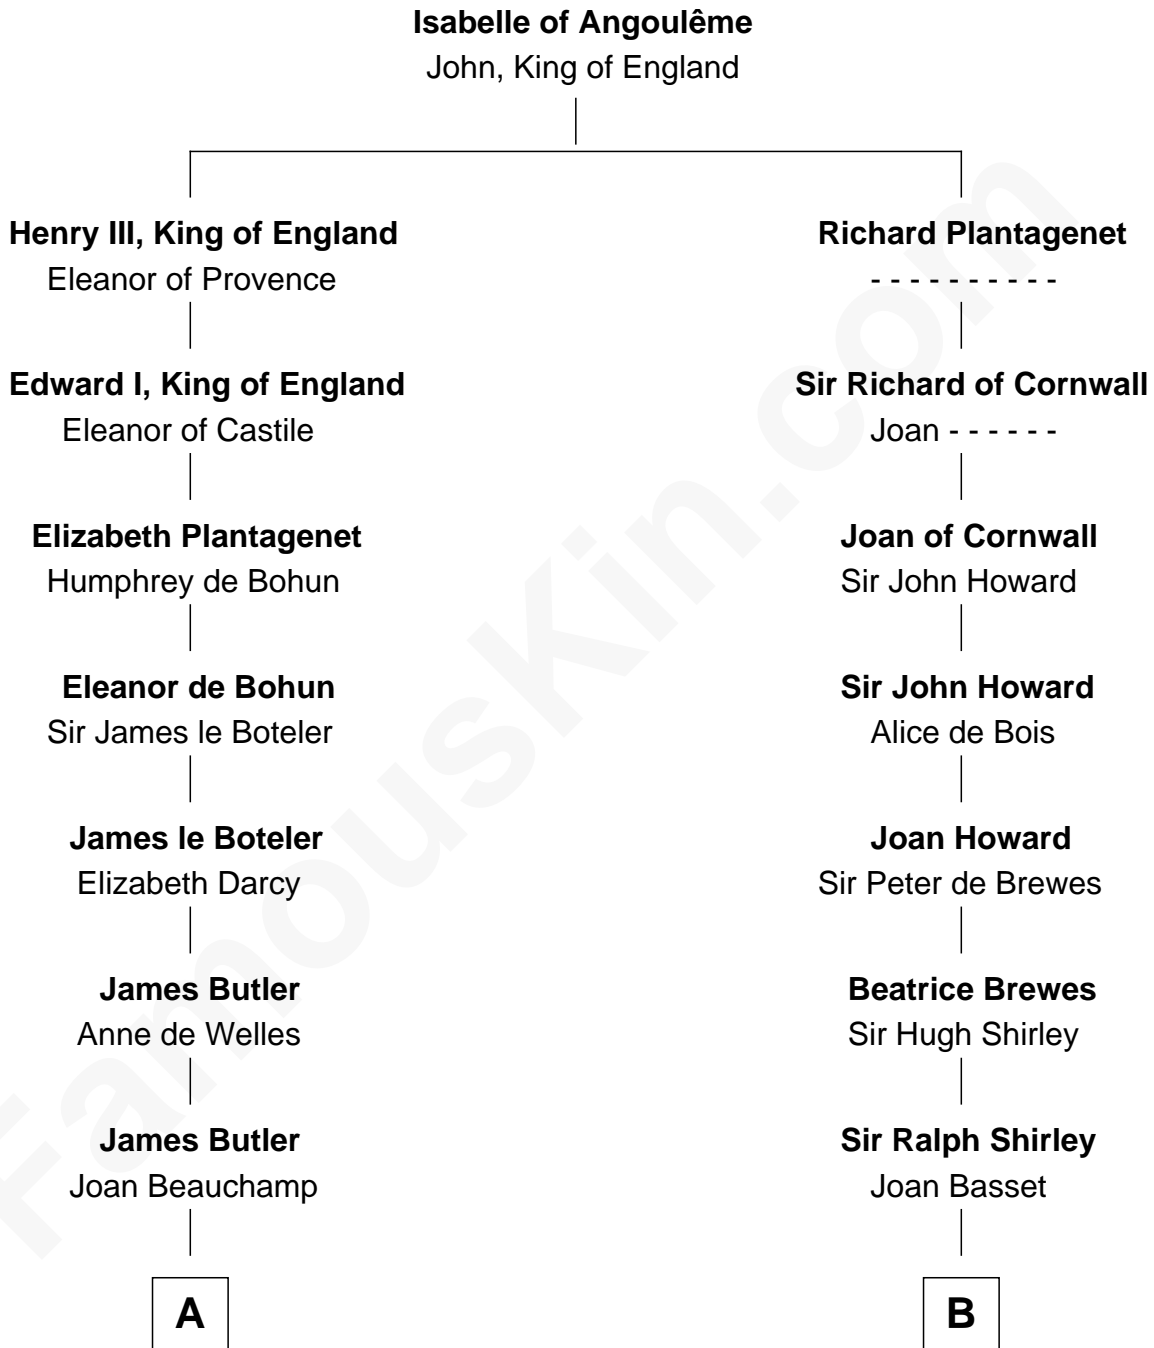

FamousKin.com

Relationship Chart of

Robert Abell

(c1605 - 1663) Great Migration Immigrant 1630

14th cousin 7 times removed of

Rutherford B. Hayes
19th U.S. President

C

Abigail Hale
Isaac Chandler

Abigail Chandler
Israel Smith

Chloe Smith
Rutherford Hayes

Rutherford Hayes
Sophia Birchard

Rutherford B. Hayes
19th U.S. President

FamousKin.com