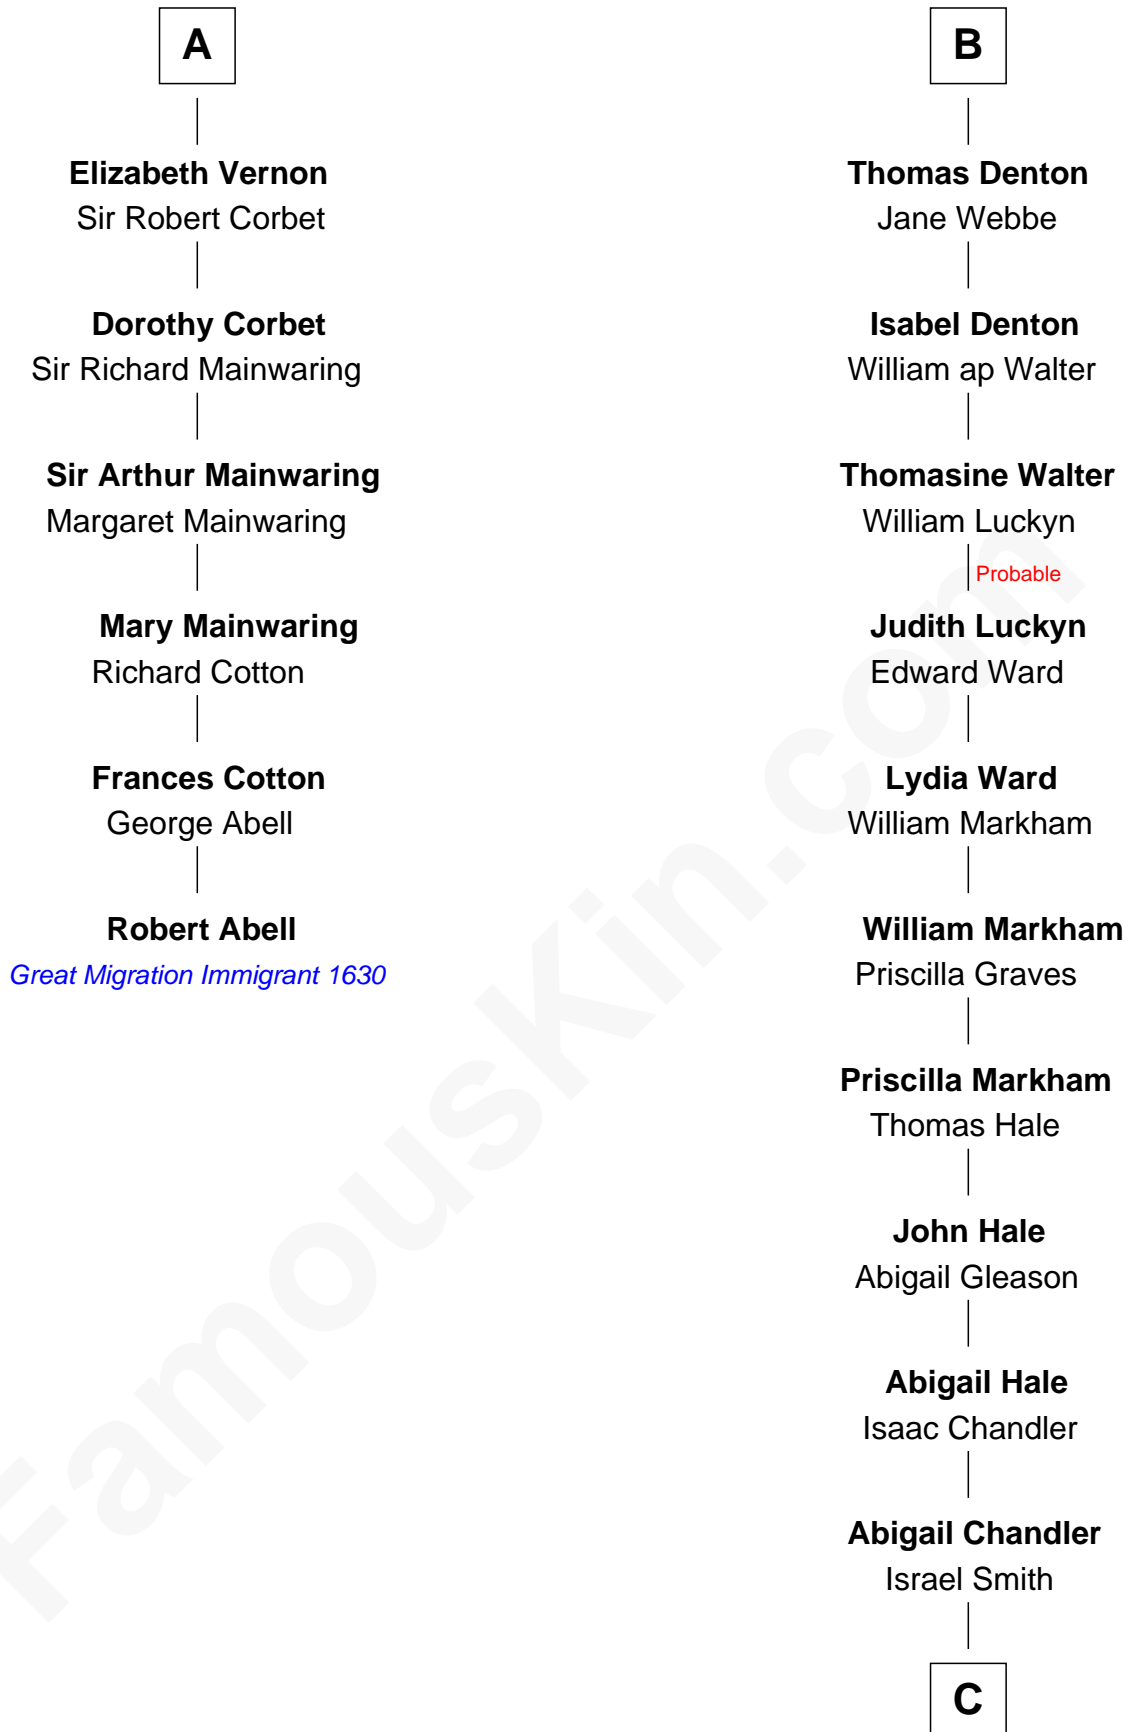

## Relationship Chart of

### Robert Abell

(c1605 - 1663) Great Migration Immigrant 1630

12th cousin 7 times removed of

**Rutherford B. Hayes**  
19th U.S. President

**Sir Robert de Ros**  
Isabel de Aubeney

**C**

**Chloe Smith**  
Rutherford Hayes

**Rutherford Hayes**  
Sophia Birchard

**Rutherford B. Hayes**  
*19th U.S. President*

FamousKin.com