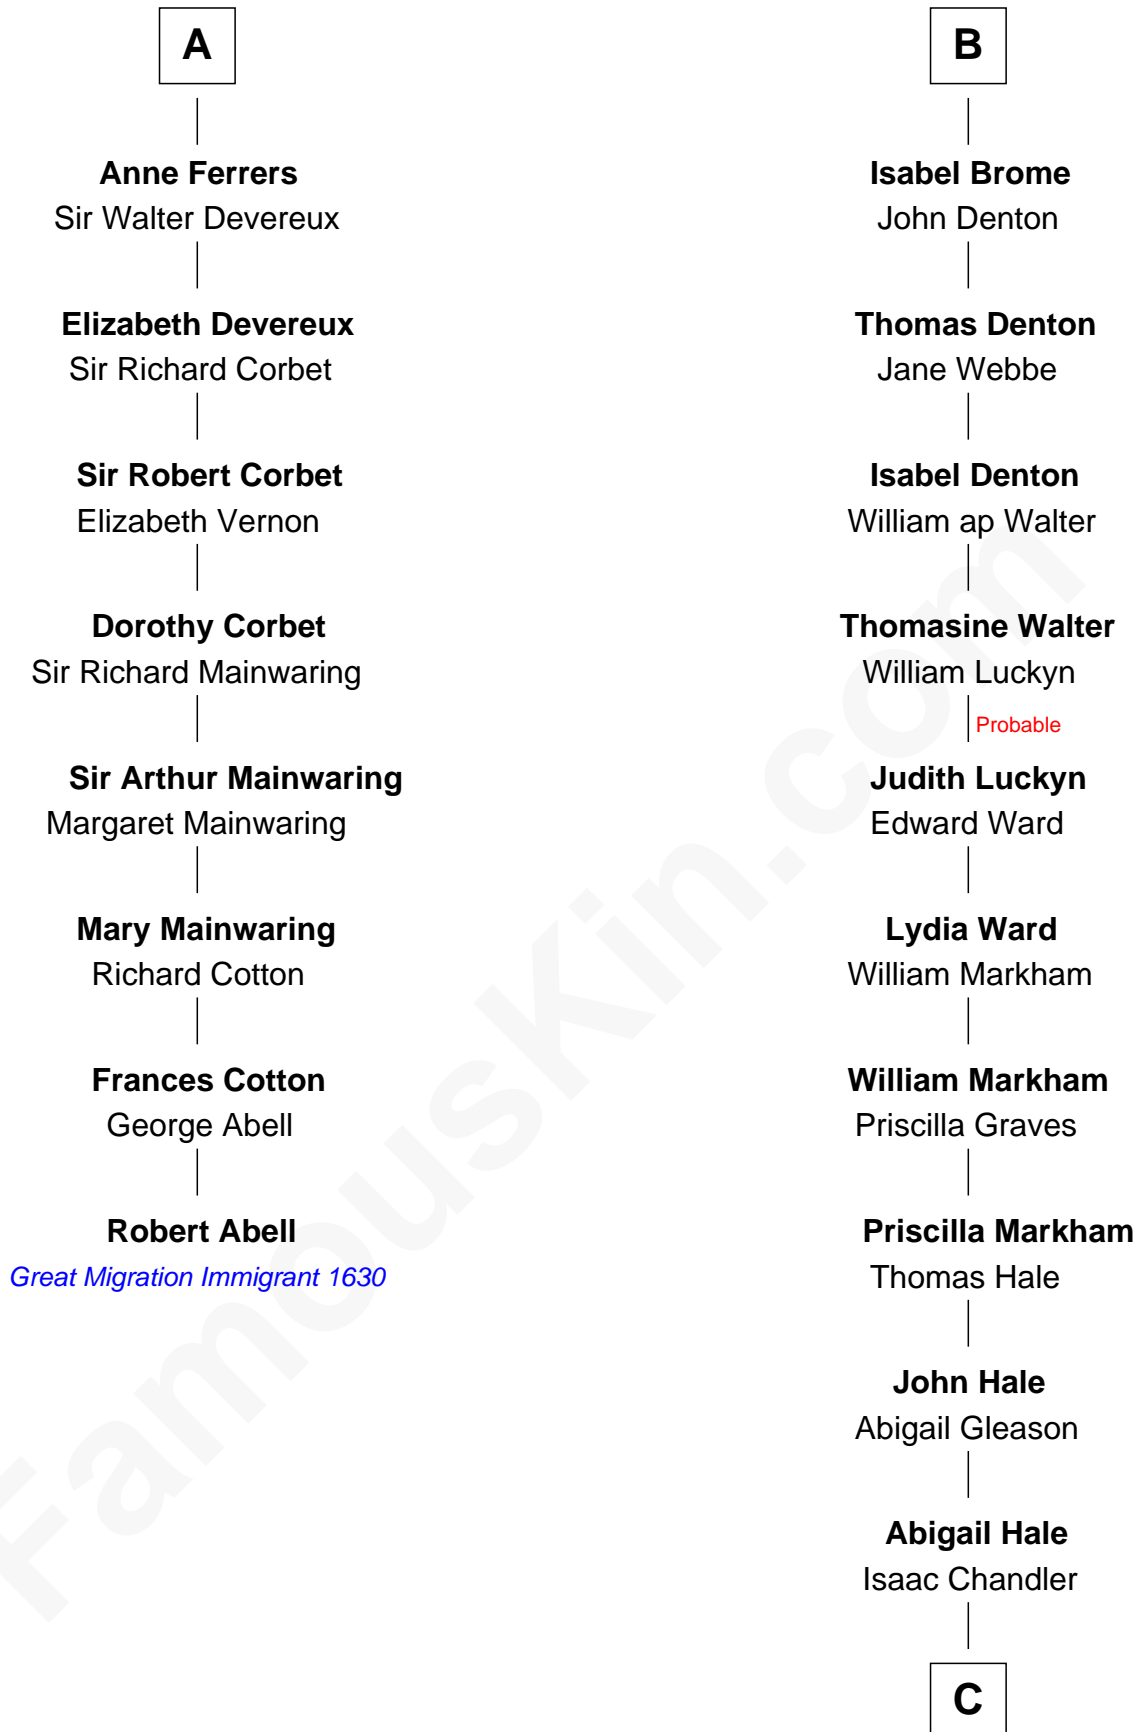

FamousKin.com Relationship Chart of

Robert Abell

(c1605 - 1663) *Great Migration Immigrant 1630*

14th cousin 6 times removed of

Rutherford B. Hayes

19th U.S. President

Sir James de Audley

Ela Longespee

Katherine Giffard

Sir Nicholas Audley

Joan Martin

Alice de Audley

Sir Hugh de Meynell

Isabel de Meynell

Sir Thomas de Shirley

Sir Hugh Shirley

Beatrice Brewes

Sir Ralph Shirley

Joan Basset

Beatrice Shirley

John Brome

B

C

Abigail Chandler

Israel Smith

Chloe Smith

Rutherford Hayes

Rutherford Hayes

Sophia Birchard

Rutherford B. Hayes

19th U.S. President

FamousKin.com