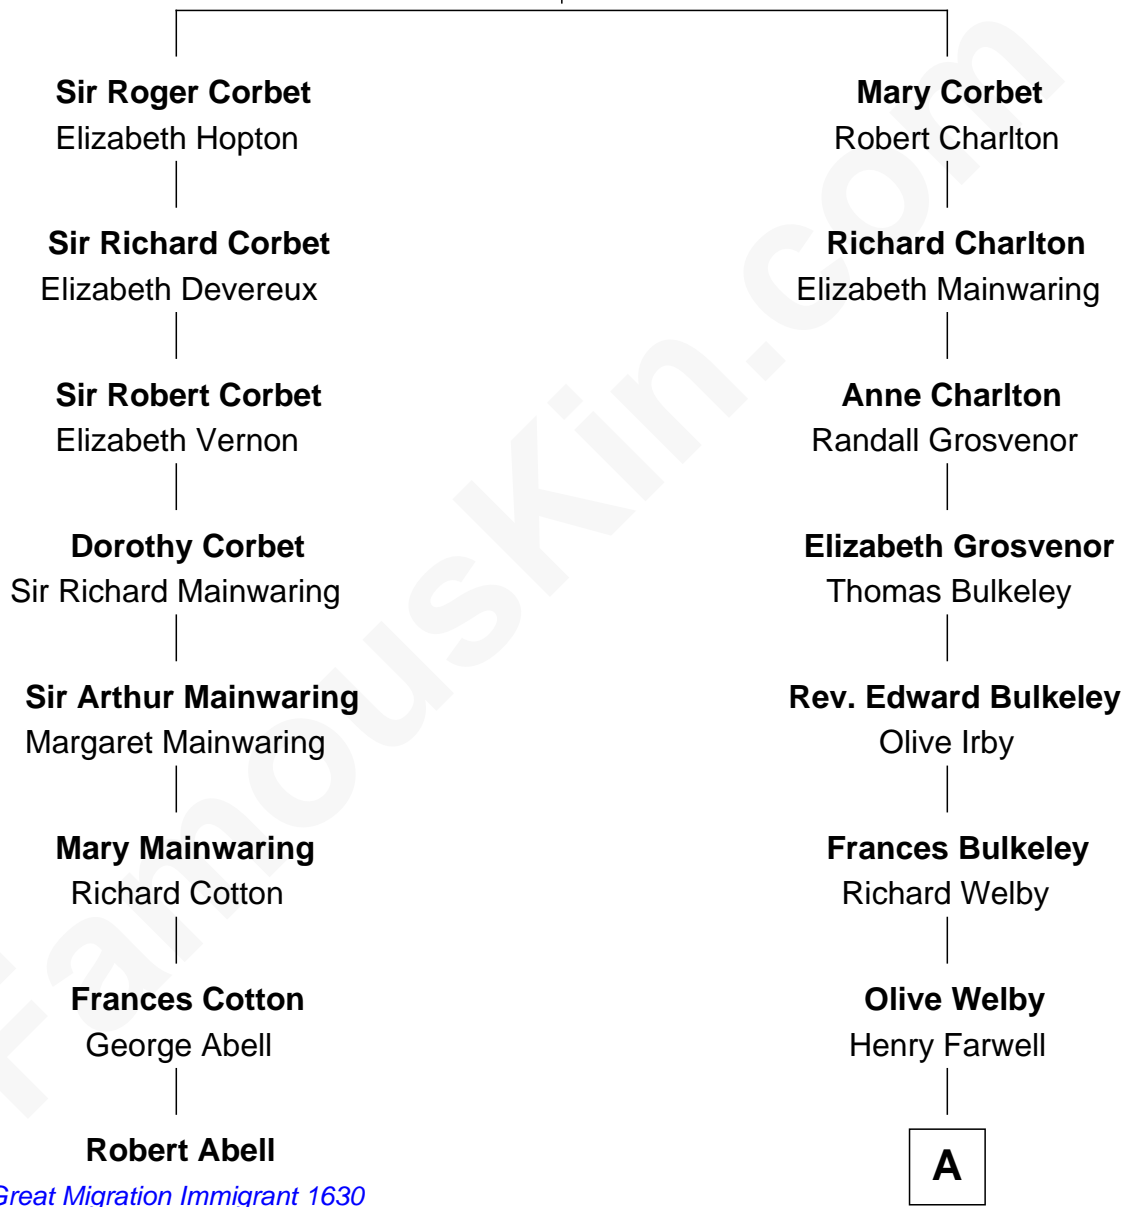

# FamousKin.com Relationship Chart of

**Robert Abell**

(c1605 - 1663) *Great Migration Immigrant 1630*

7th cousin 9 times removed of

**Mitt Romney**

70th Governor of Massachusetts

**Sir Robert Corbet**

Margaret - - - - -

**A**

**Mary Farwell**

John Bates

**Elizabeth Bates**

Jonathan Richardson

**Sarah Richardson**

William Pierce

**Lucy Pierce**

Harold Arundel LaFount

**Lenore Emily LaFount**

George Wilcken Romney

**Mitt Romney**

*70th Governor of Massachusetts*