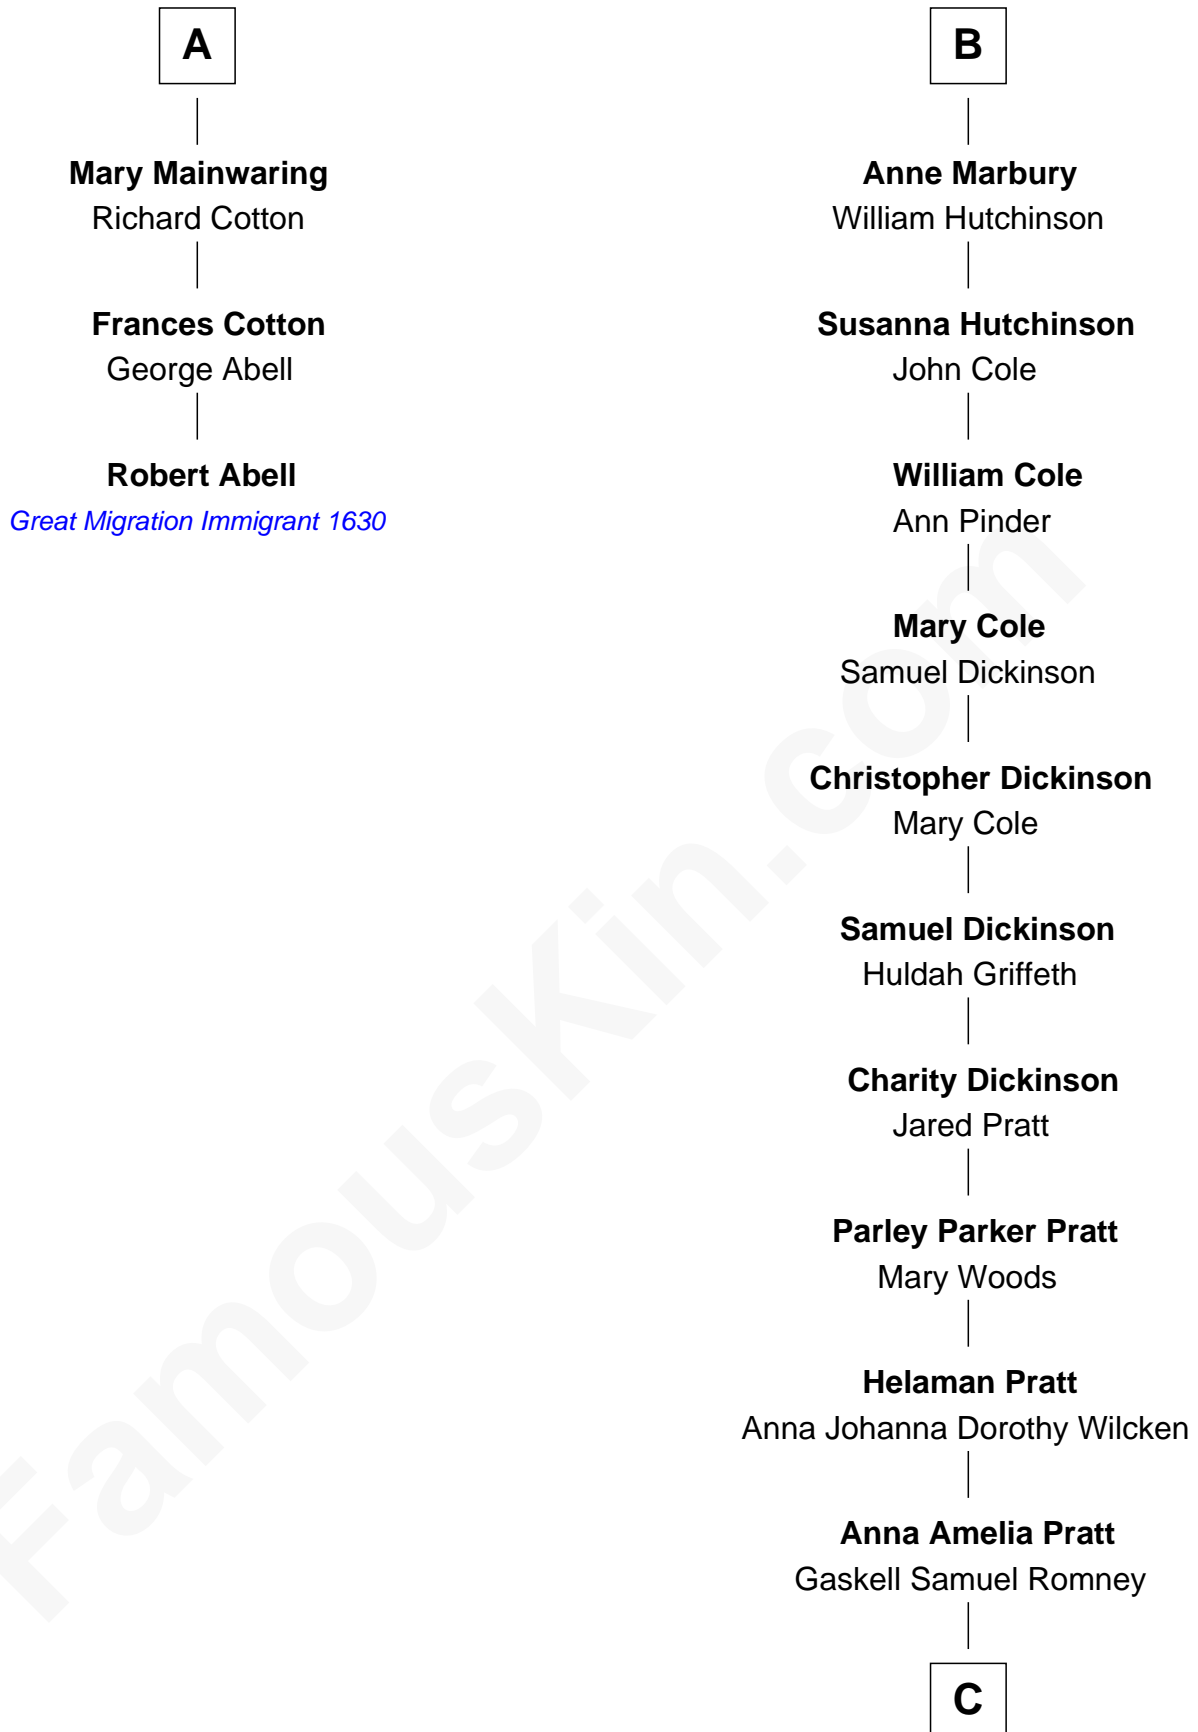

FamousKin.com Relationship Chart of

Robert Abell

(c1605 - 1663) Great Migration Immigrant 1630

9th cousin 9 times removed of

Mitt Romney

70th Governor of Massachusetts

C

George Wilcken Romney

Lenore Emily LaFount

Mitt Romney

70th Governor of Massachusetts

FamousKin.com