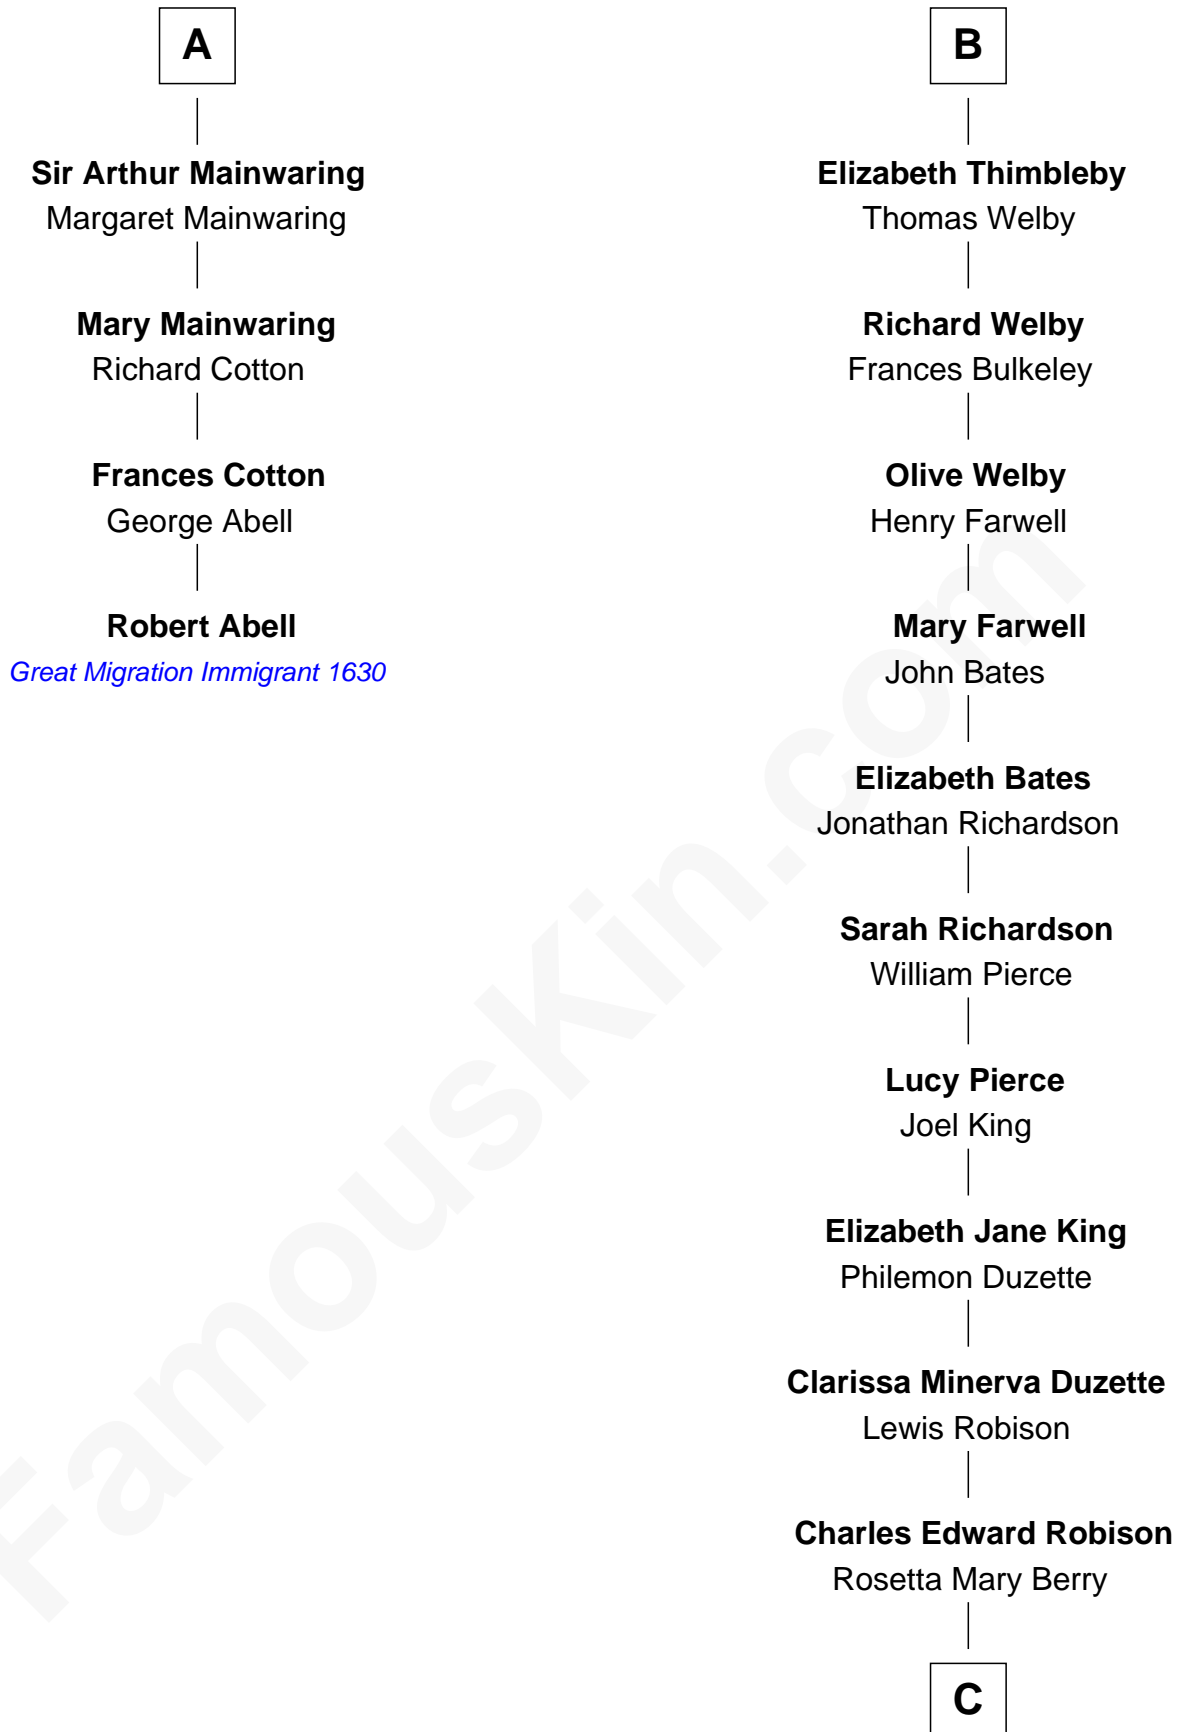

# FamousKin.com Relationship Chart of

**Robert Abell**

(c1605 - 1663) Great Migration Immigrant 1630

10th cousin 9 times removed of

**Mitt Romney**

70th Governor of Massachusetts

**Sir William de Ros**  
Margery de Badlesmere

C

**Alma Luella Robison**  
Harold Arundel LaFount

**Lenore Emily LaFount**  
George Wilcken Romney

**Mitt Romney**  
*70th Governor of Massachusetts*

FamousKin.com