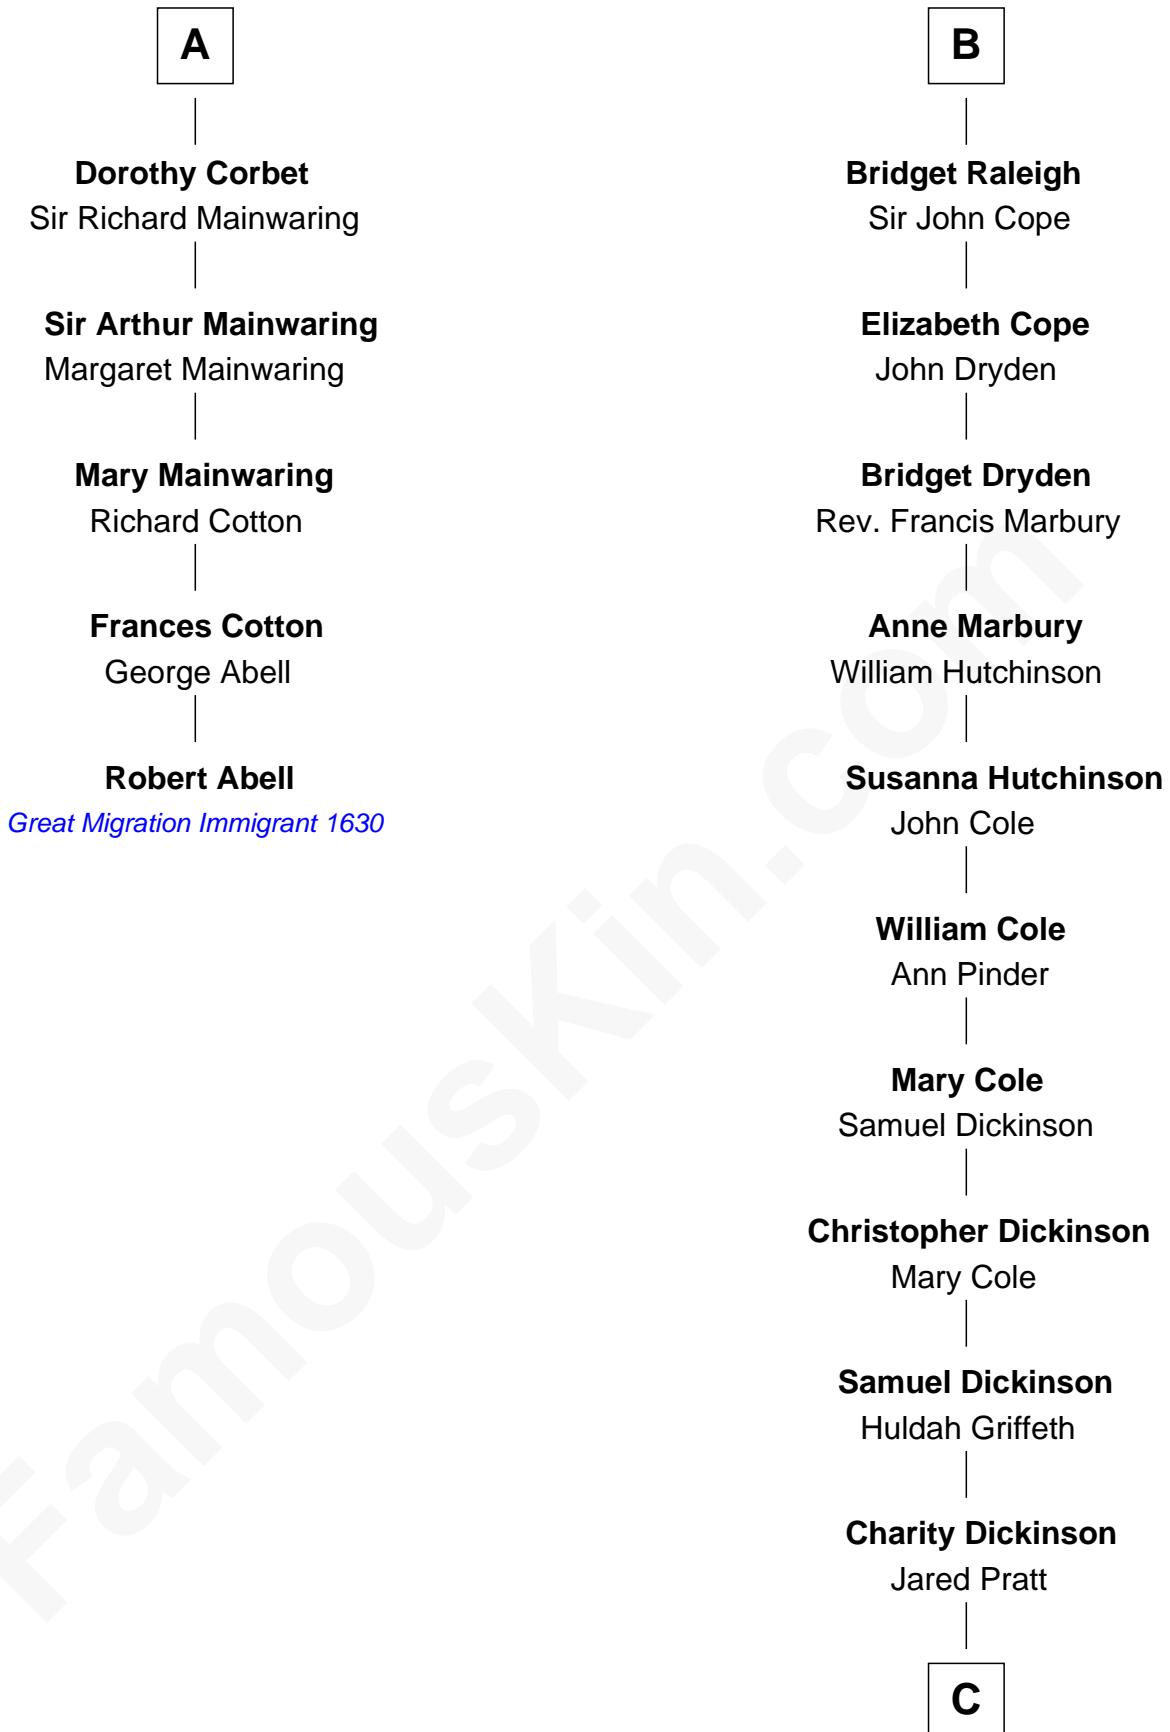

# FamousKin.com Relationship Chart of

**Robert Abell**

(c1605 - 1663) Great Migration Immigrant 1630

11th cousin 10 times removed of

**Mitt Romney**

70th Governor of Massachusetts

**Edmund Fitzalan**

Alice de Warenne

**C**

Parley Parker Pratt

Mary Woods

Helaman Pratt

Anna Johanna Dorothy Wilcken

Anna Amelia Pratt

Gaskell Samuel Romney

George Wilcken Romney

Lenore Emily LaFount

**Mitt Romney**

*70th Governor of Massachusetts*