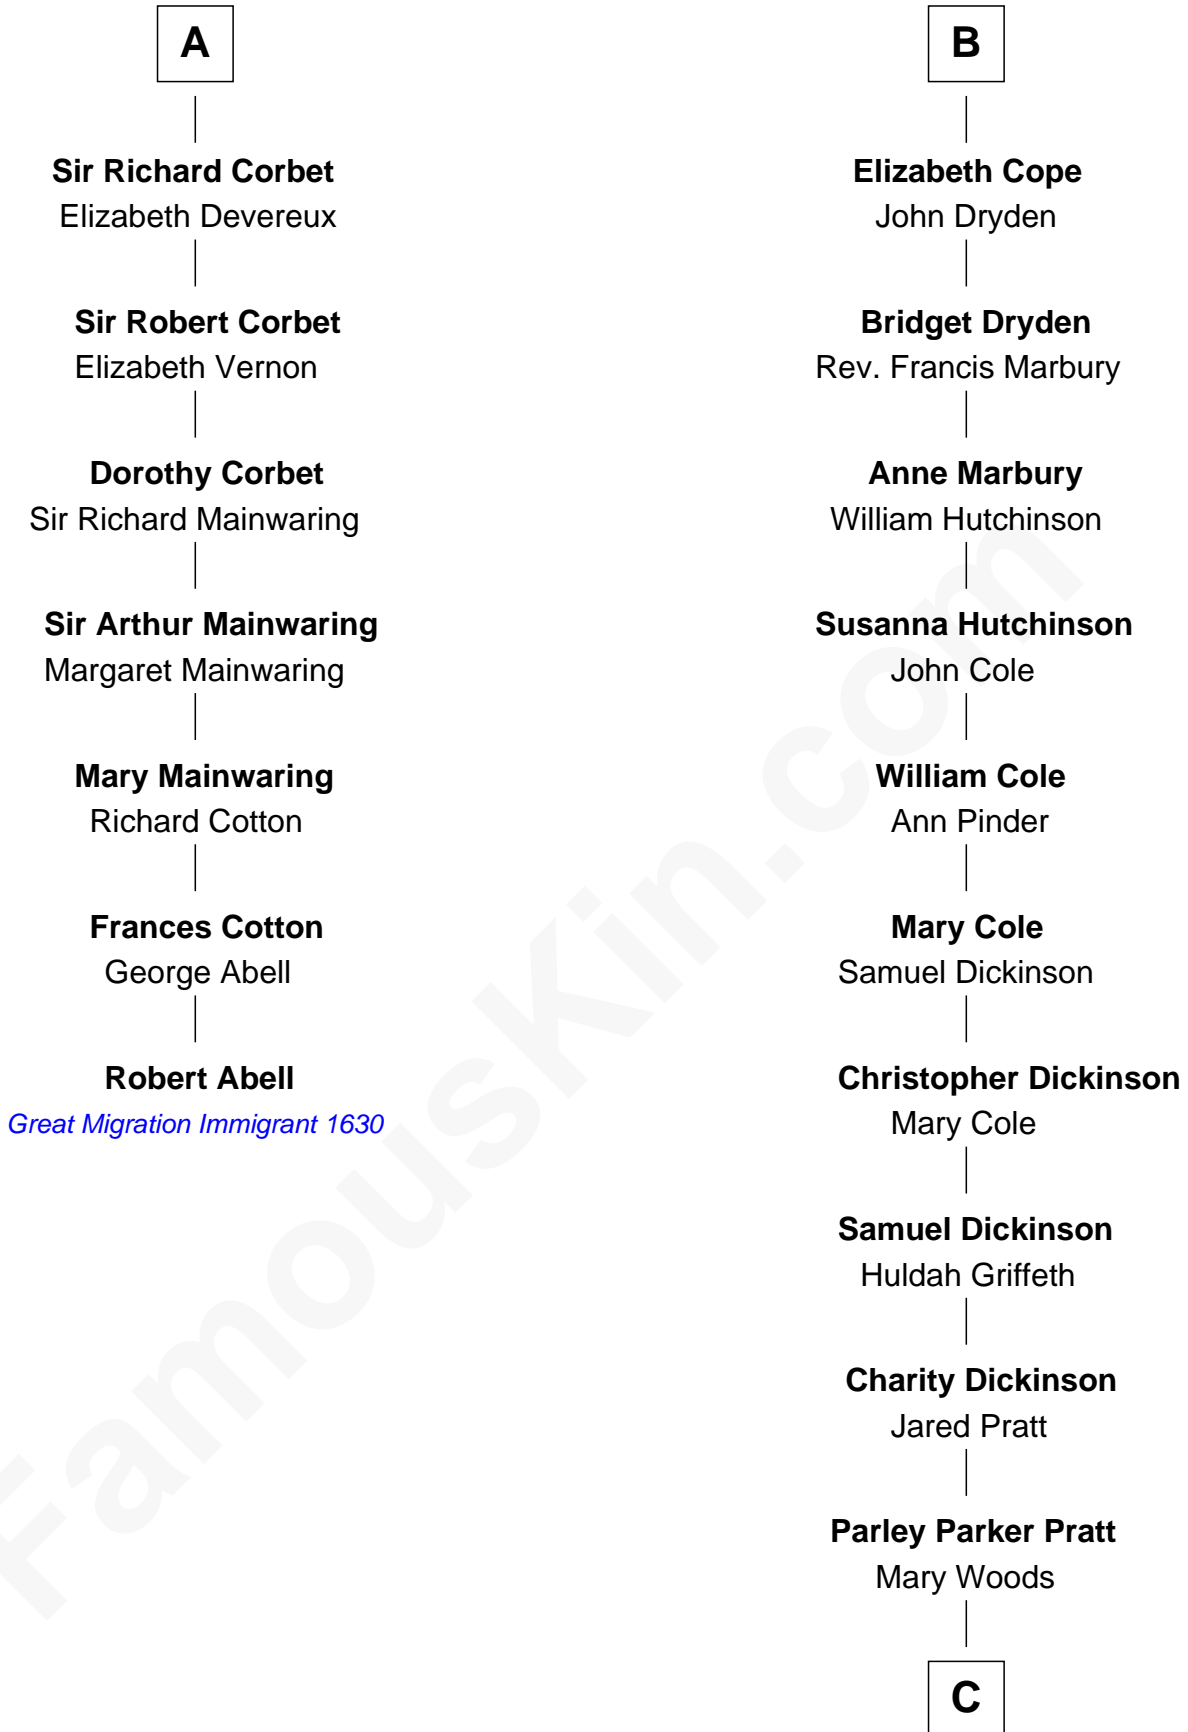

# FamousKin.com Relationship Chart of

**Robert Abell**

(c1605 - 1663) Great Migration Immigrant 1630

13th cousin 7 times removed of

**Mitt Romney**

70th Governor of Massachusetts

**Sir Gilbert Talbot**

Pernel le Boteler

**C**

—  
**Helaman Pratt**

Anna Johanna Dorothy Wilcken

—  
**Anna Amelia Pratt**

Gaskell Samuel Romney

—  
**George Wilcken Romney**

Lenore Emily LaFount

—  
**Mitt Romney**

*70th Governor of Massachusetts*

FamousKin.com