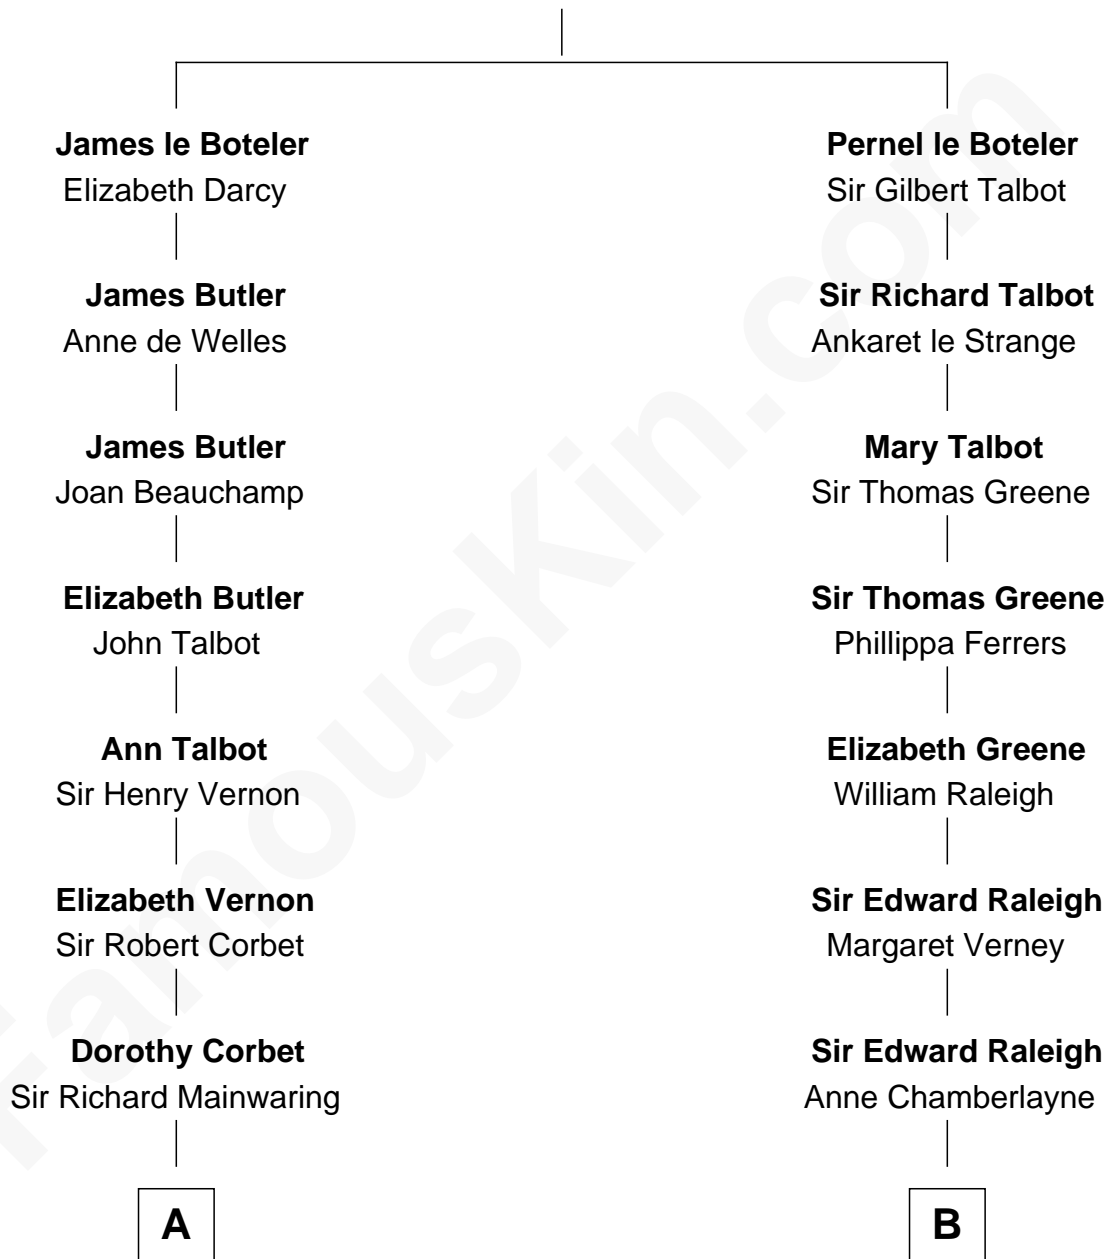

FamousKin.com Relationship Chart of

Robert Abell

(c1605 - 1663) Great Migration Immigrant 1630

10th cousin 11 times removed of

Mitt Romney

70th Governor of Massachusetts

Sir James le Boteler

Eleanor de Bohun

C

|
Parley Parker Pratt

Mary Woods
|

Helaman Pratt

Anna Johanna Dorothy Wilcken
|

Anna Amelia Pratt

Gaskell Samuel Romney
|

George Wilcken Romney

Lenore Emily LaFount
|

Mitt Romney

70th Governor of Massachusetts