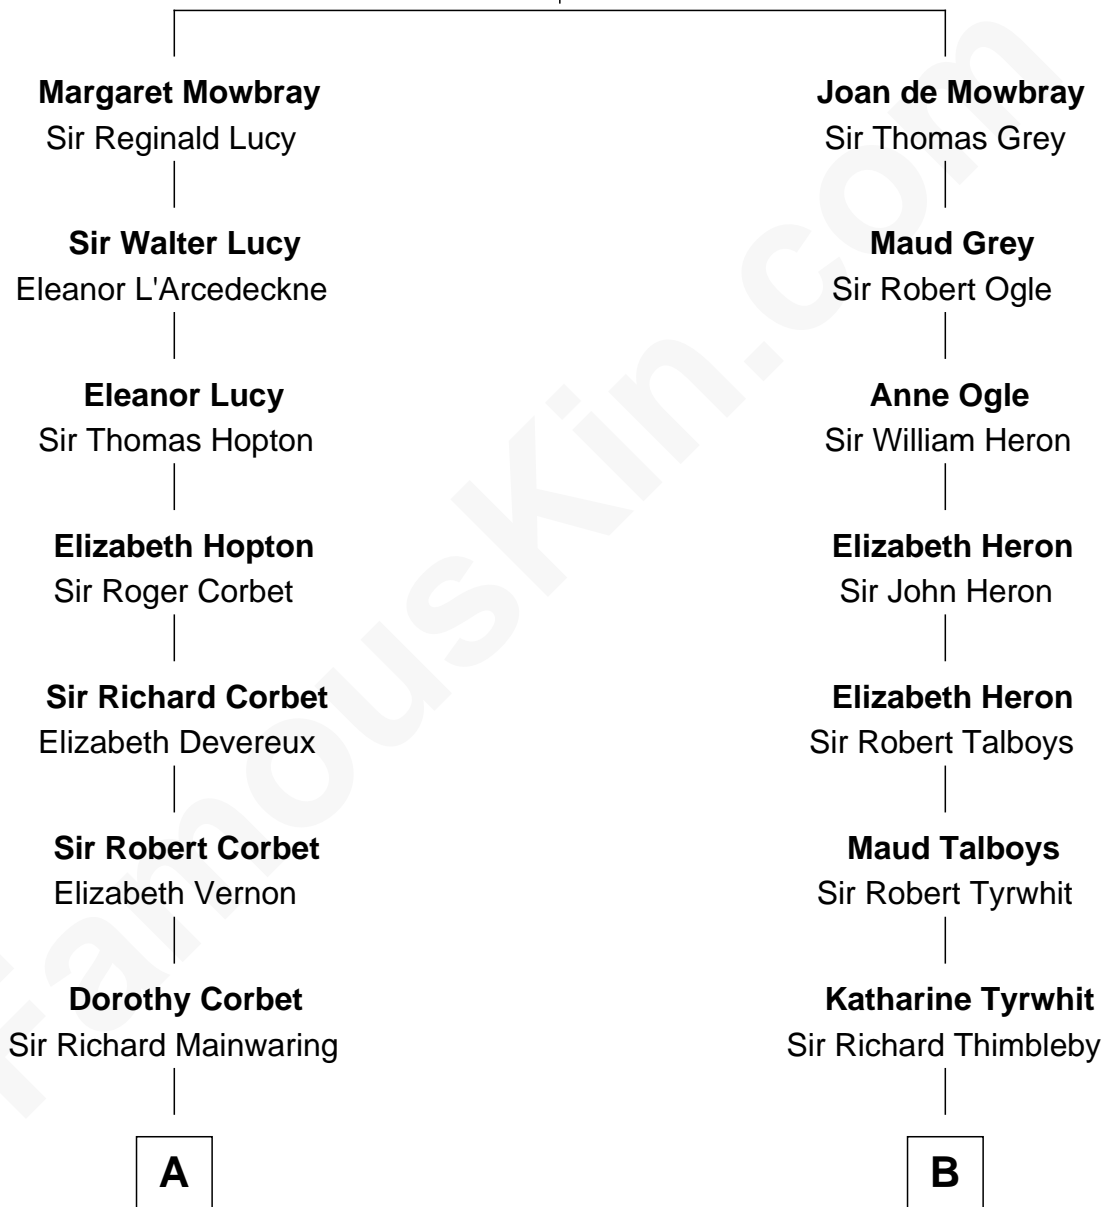

FamousKin.com Relationship Chart of

Robert Abell

(c1605 - 1663) Great Migration Immigrant 1630

10th cousin 9 times removed of

Mitt Romney

70th Governor of Massachusetts

John de Mowbray
Elizabeth de Segrave

C

Alma Luella Robison
Harold Arundel LaFount

Lenore Emily LaFount
George Wilcken Romney

Mitt Romney
70th Governor of Massachusetts

FamousKin.com