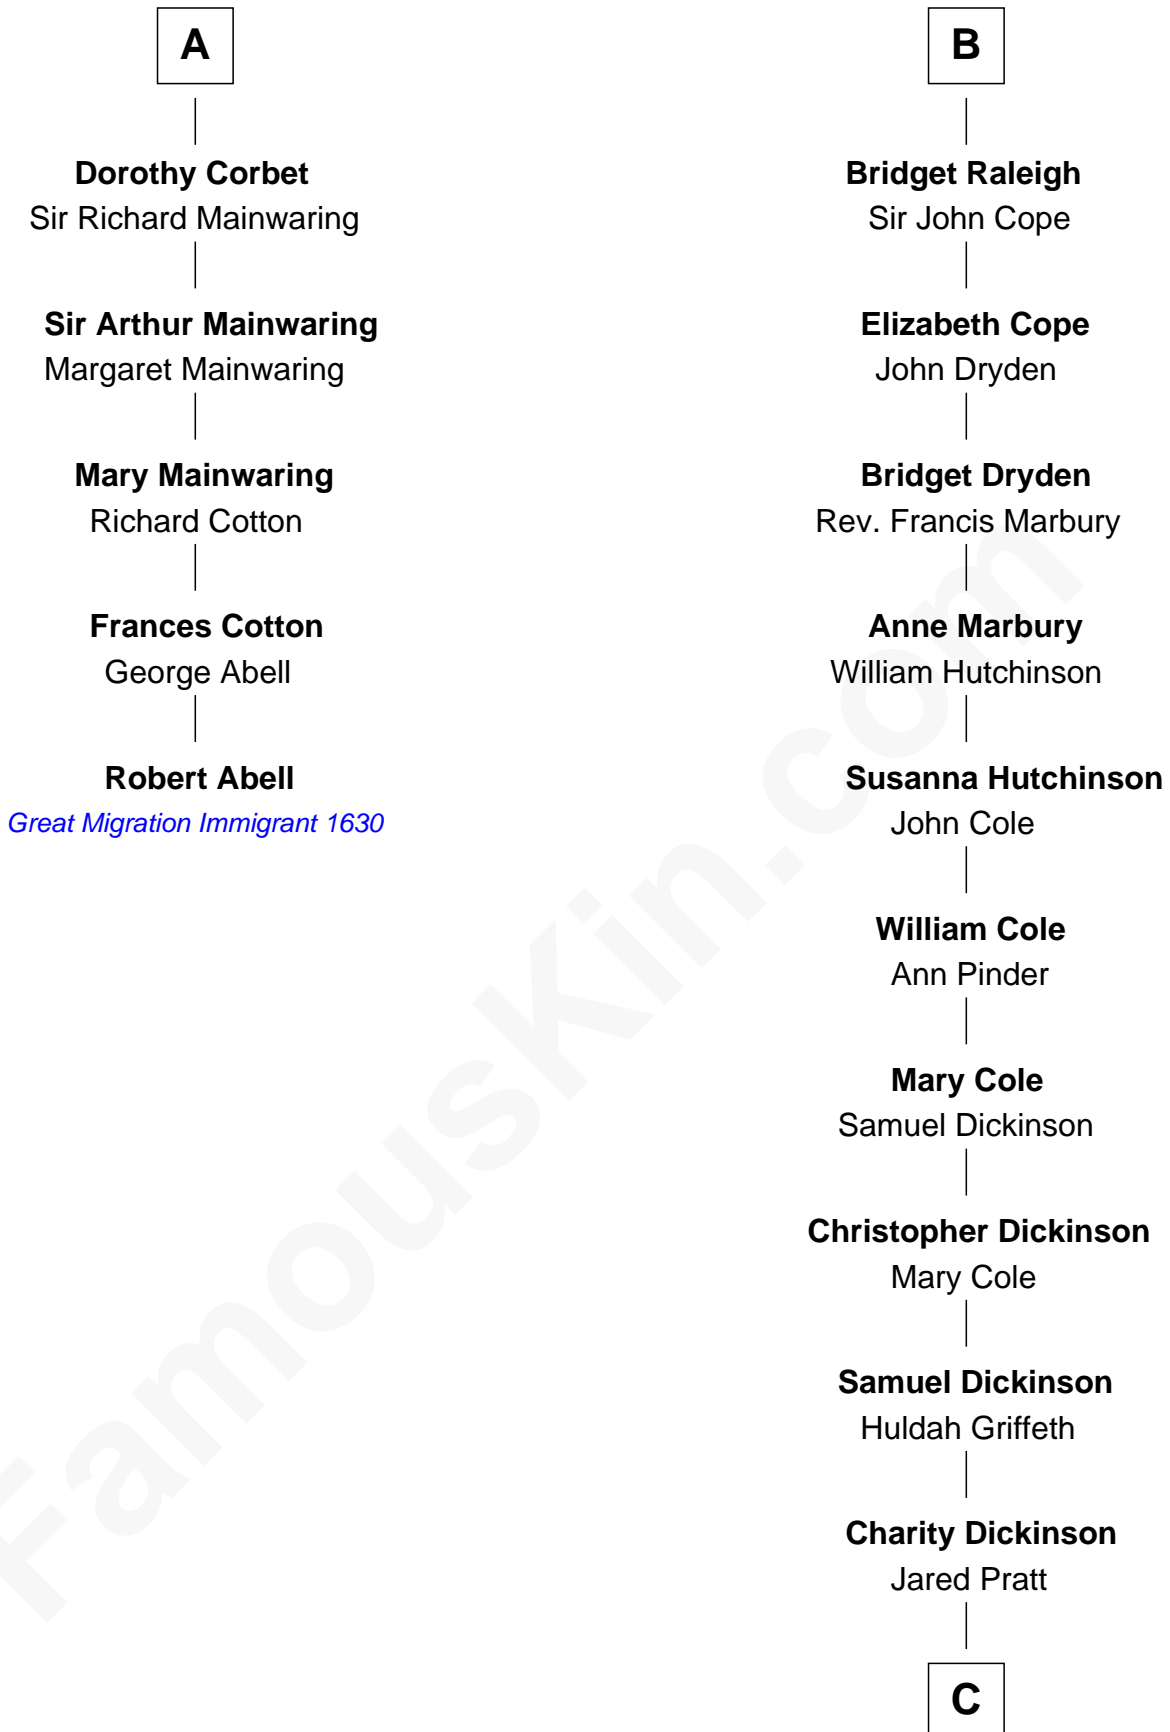

FamousKin.com Relationship Chart of

Robert Abell

(c1605 - 1663) Great Migration Immigrant 1630

11th cousin 9 times removed of

George Romney

43rd Governor of Michigan

Edmund Fitzalan

Alice de Warenne

C

—
Parley Parker Pratt

Mary Woods
—

Helaman Pratt

Anna Johanna Dorothy Wilcken
—

Anna Amelia Pratt

Gaskell Samuel Romney
—

George Romney

43rd Governor of Michigan

FamousKin.com