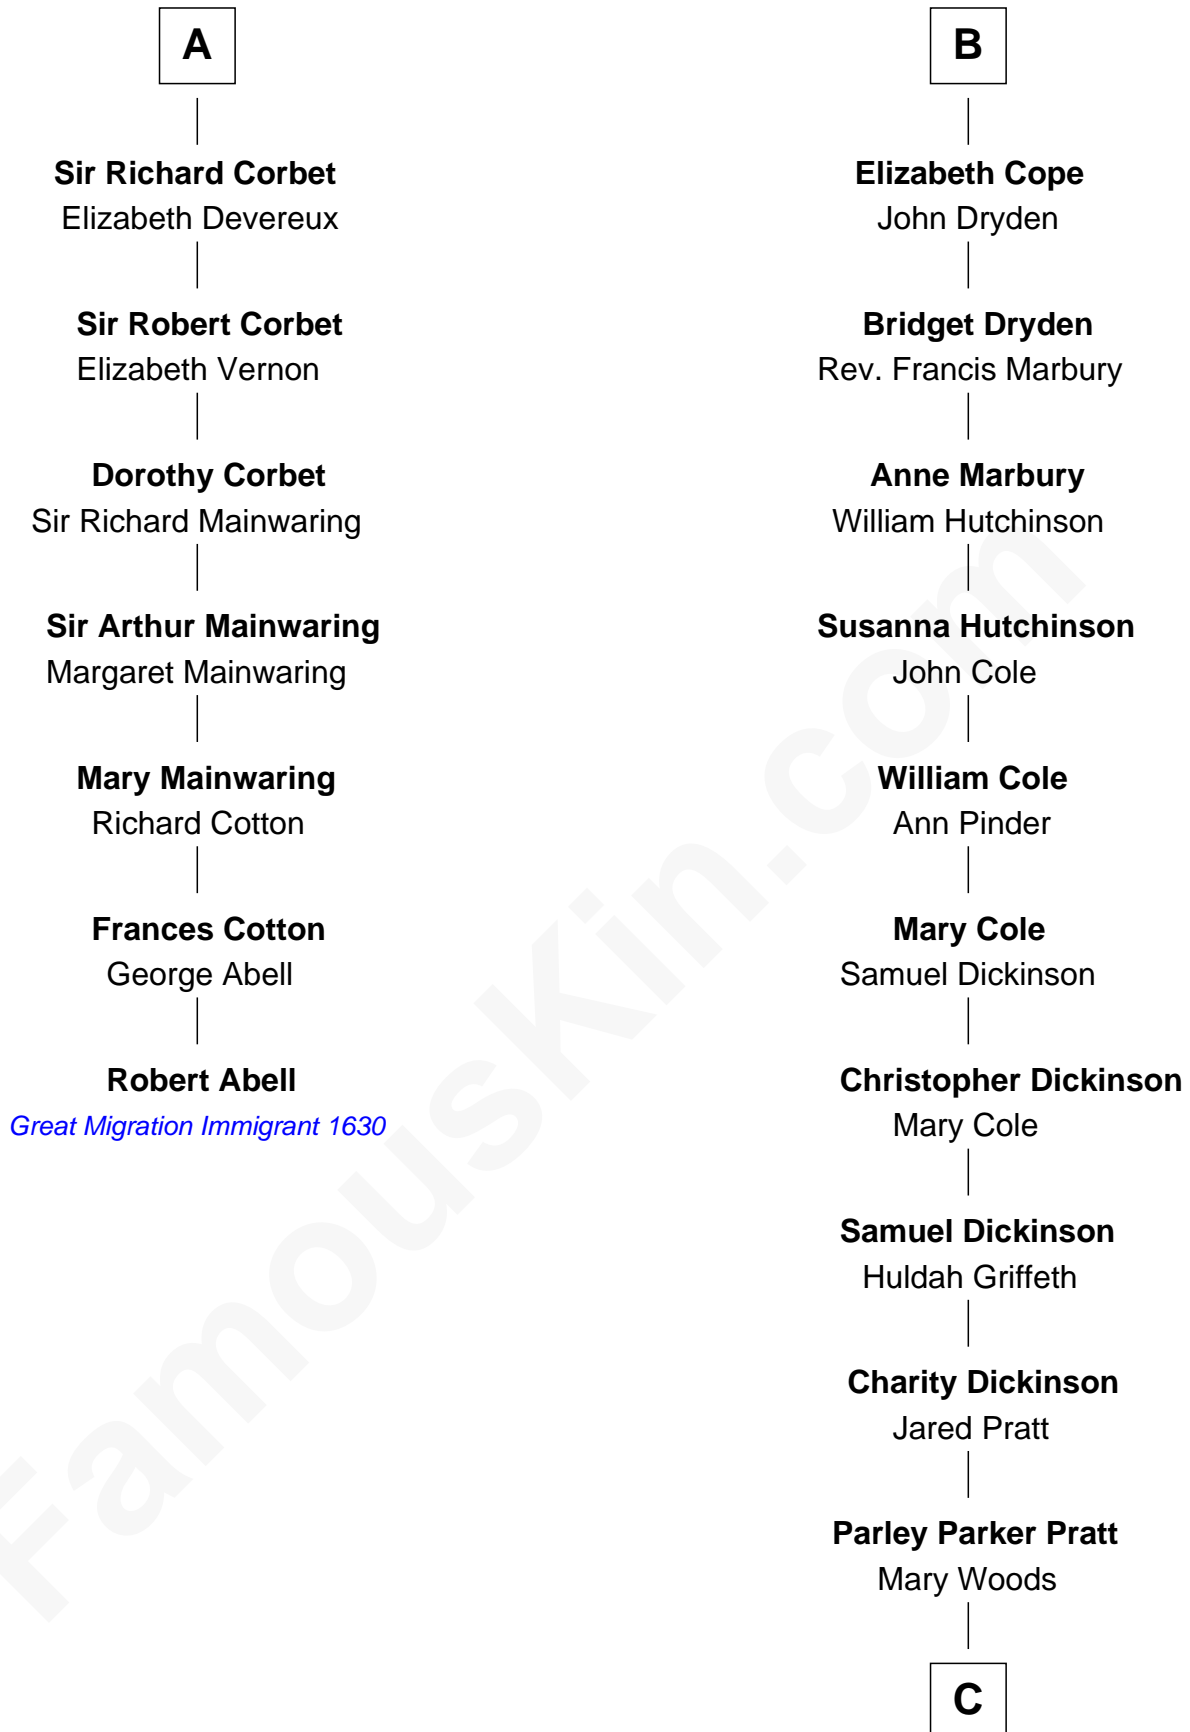

FamousKin.com Relationship Chart of

Robert Abell

(c1605 - 1663) Great Migration Immigrant 1630

13th cousin 6 times removed of

George Romney

43rd Governor of Michigan

Sir Gilbert Talbot

Pernel le Boteler

Ankaret le Strange

Mary Talbot

Sir Thomas Greene

Sir Thomas Greene

Phillippa Ferrers

Elizabeth Greene

William Raleigh

Sir Edward Raleigh

Margaret Verney

Sir Edward Raleigh

Anne Chamberlayne

Bridget Raleigh

Sir John Cope

B

C

—
Helaman Pratt

Anna Johanna Dorothy Wilcken

—
Anna Amelia Pratt

Gaskell Samuel Romney

—
George Romney

43rd Governor of Michigan

FamousKin.com