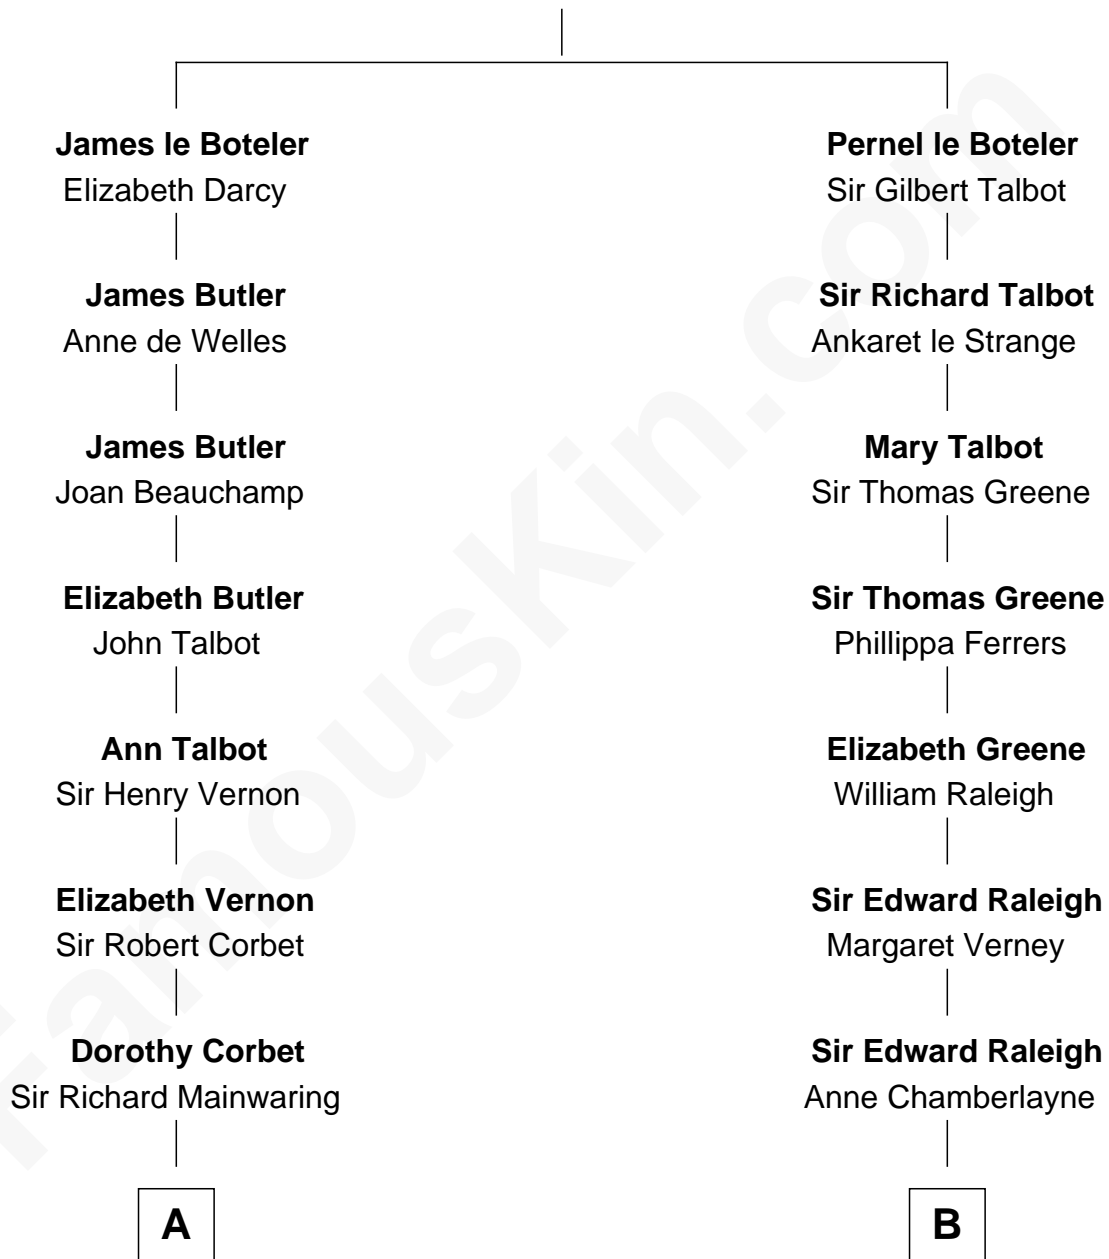

## Relationship Chart of

### Robert Abell

(c1605 - 1663) Great Migration Immigrant 1630

10th cousin 10 times removed of

### George Romney

43rd Governor of Michigan

**Sir James le Boteler**

Eleanor de Bohun

**C**

|  
**Parley Parker Pratt**

Mary Woods  
|

**Helaman Pratt**

Anna Johanna Dorothy Wilcken  
|

**Anna Amelia Pratt**

Gaskell Samuel Romney  
|

**George Romney**

*43rd Governor of Michigan*

FamousKin.com