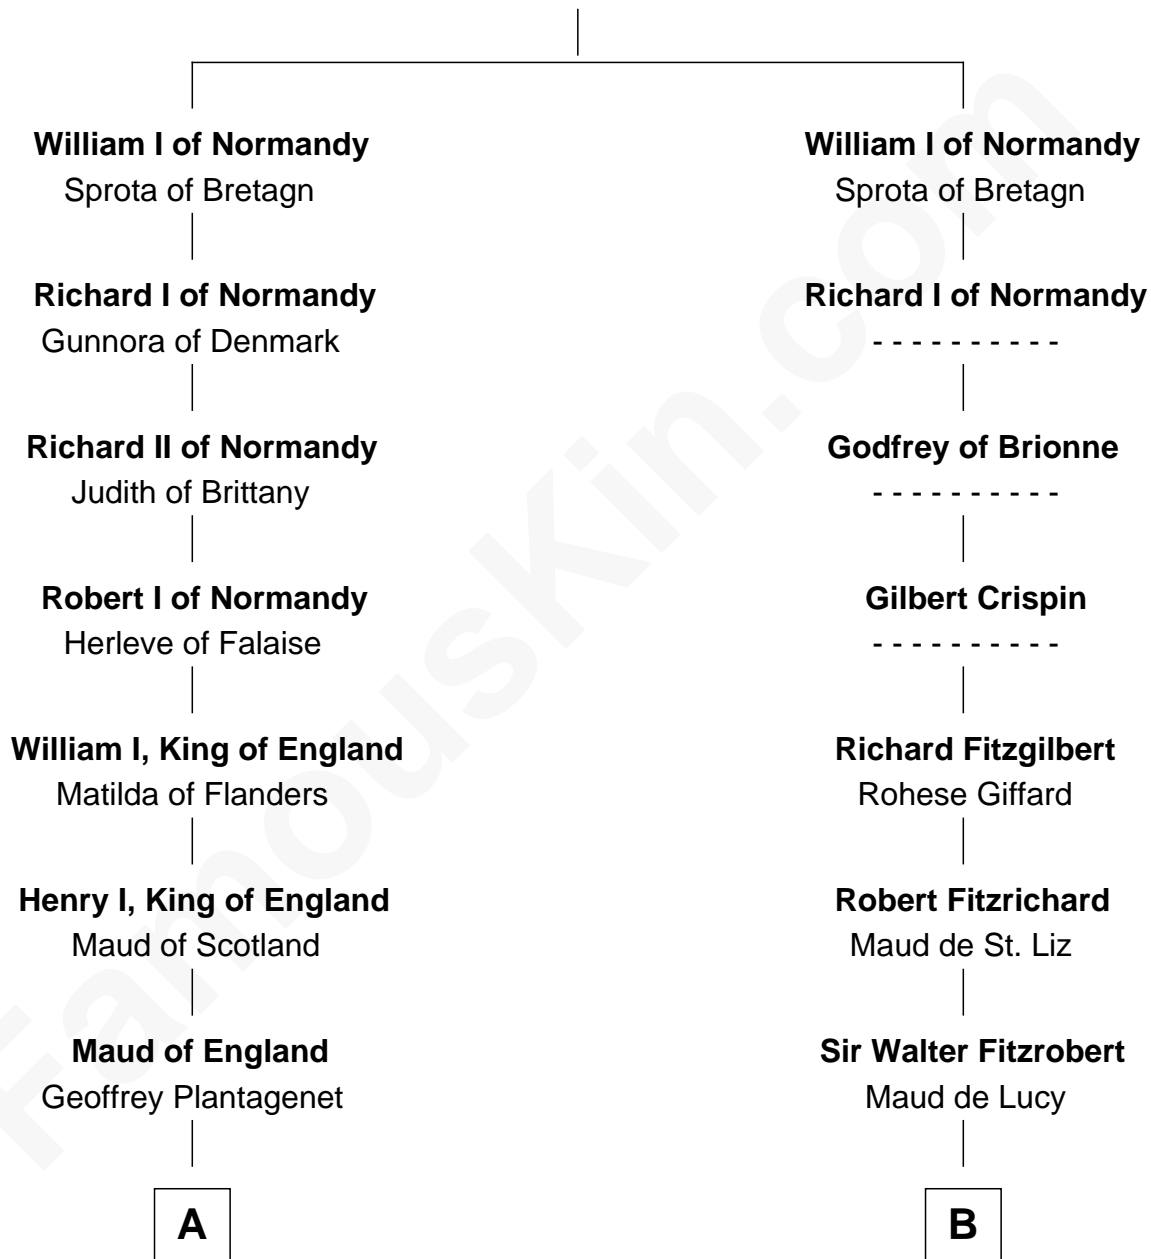

FamousKin.com Relationship Chart of

Robert Abell

(c1605 - 1663) *Great Migration Immigrant 1630*

21st cousin of

Thomas Lawrence

(c1619/20 - c1703) *Planter passenger 1635*

Rollo of Normandy

Poppa of Bayeux

C

Cecily Mainwaring

John Cotton

Sir George Cotton

Mary Onley

Richard Cotton

Mary Mainwaring

Frances Cotton

George Abell

Robert Abell

Great Migration Immigrant 1630

D

Joan Knighton

Charles Bull

Richard Bull

Alice Hunt