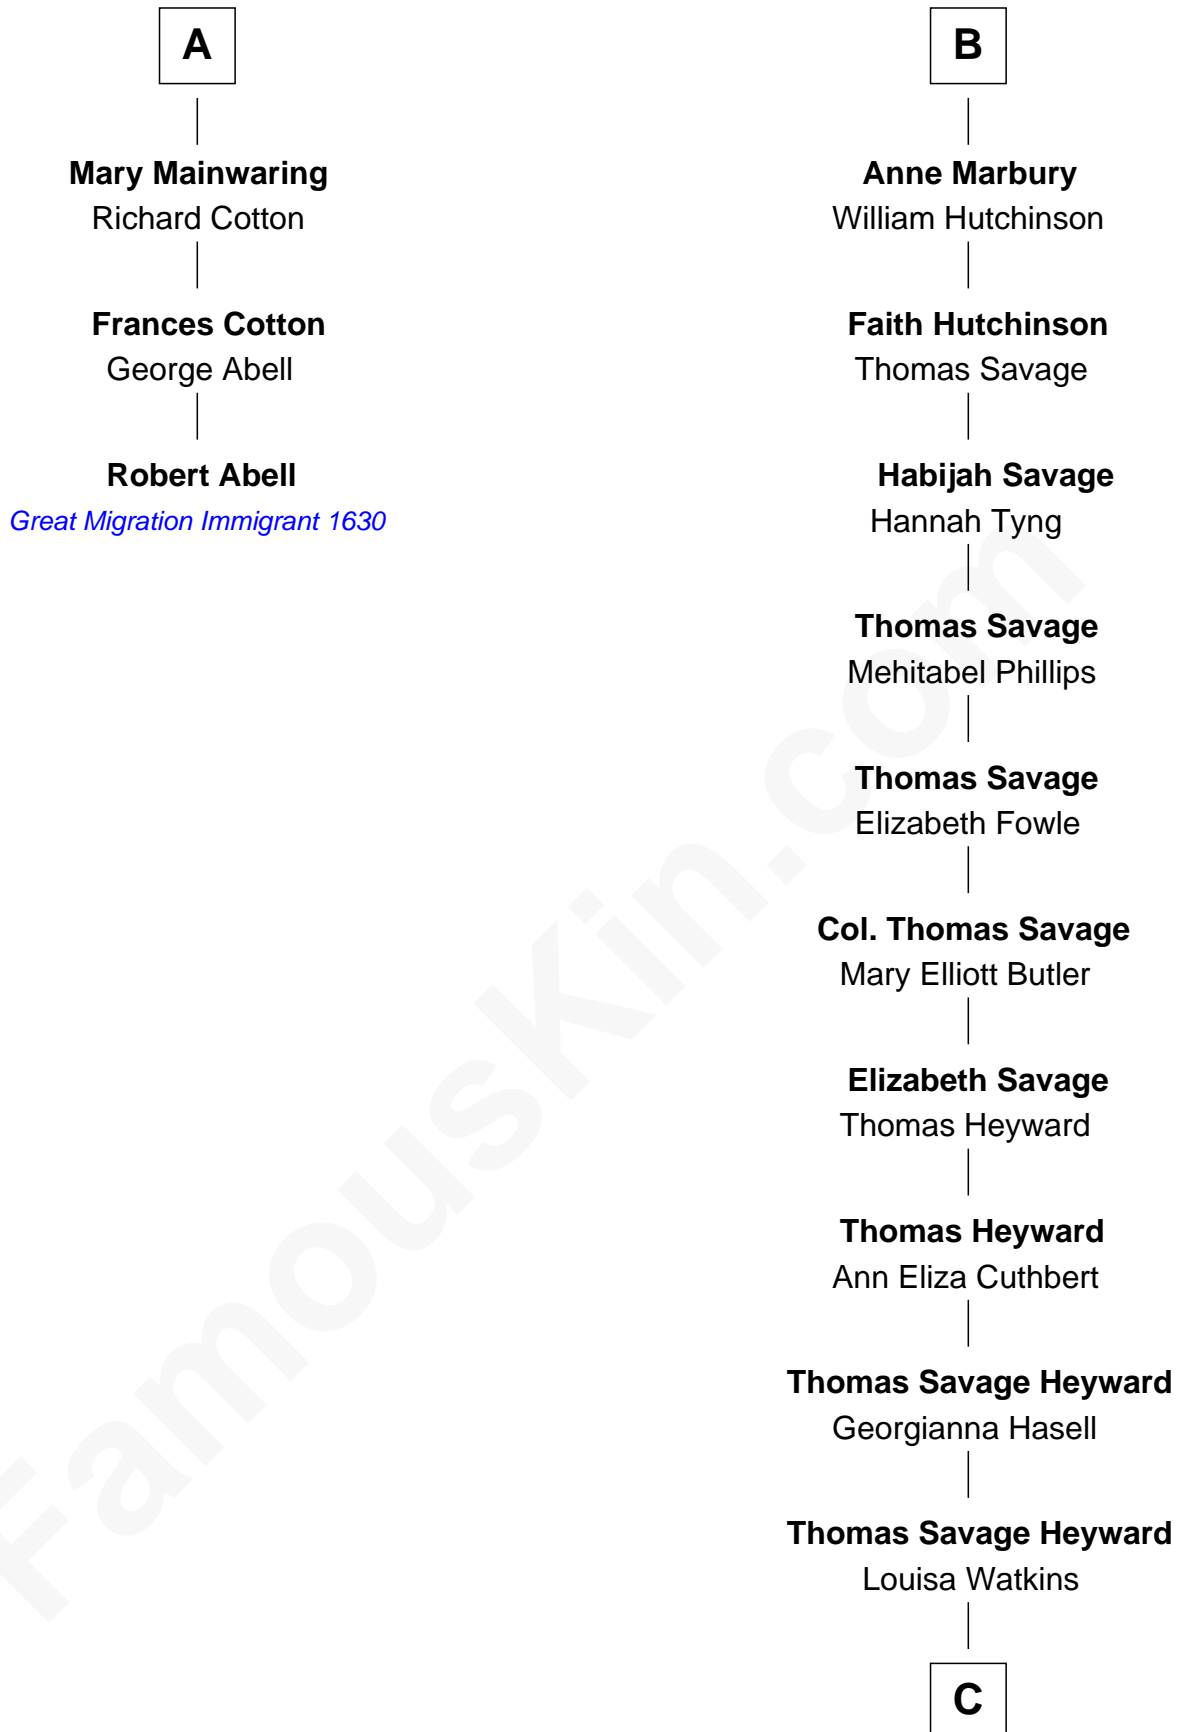

FamousKin.com Relationship Chart of

Robert Abell

(c1605 - 1663) Great Migration Immigrant 1630

9th cousin 9 times removed of

DuBose Heyward

Author of *Porgy* (*Porgy & Bess*)

C

Edwin Watkins Heyward
Jane Screven DuBose

DuBose Heyward
American Novelist

FamousKin.com