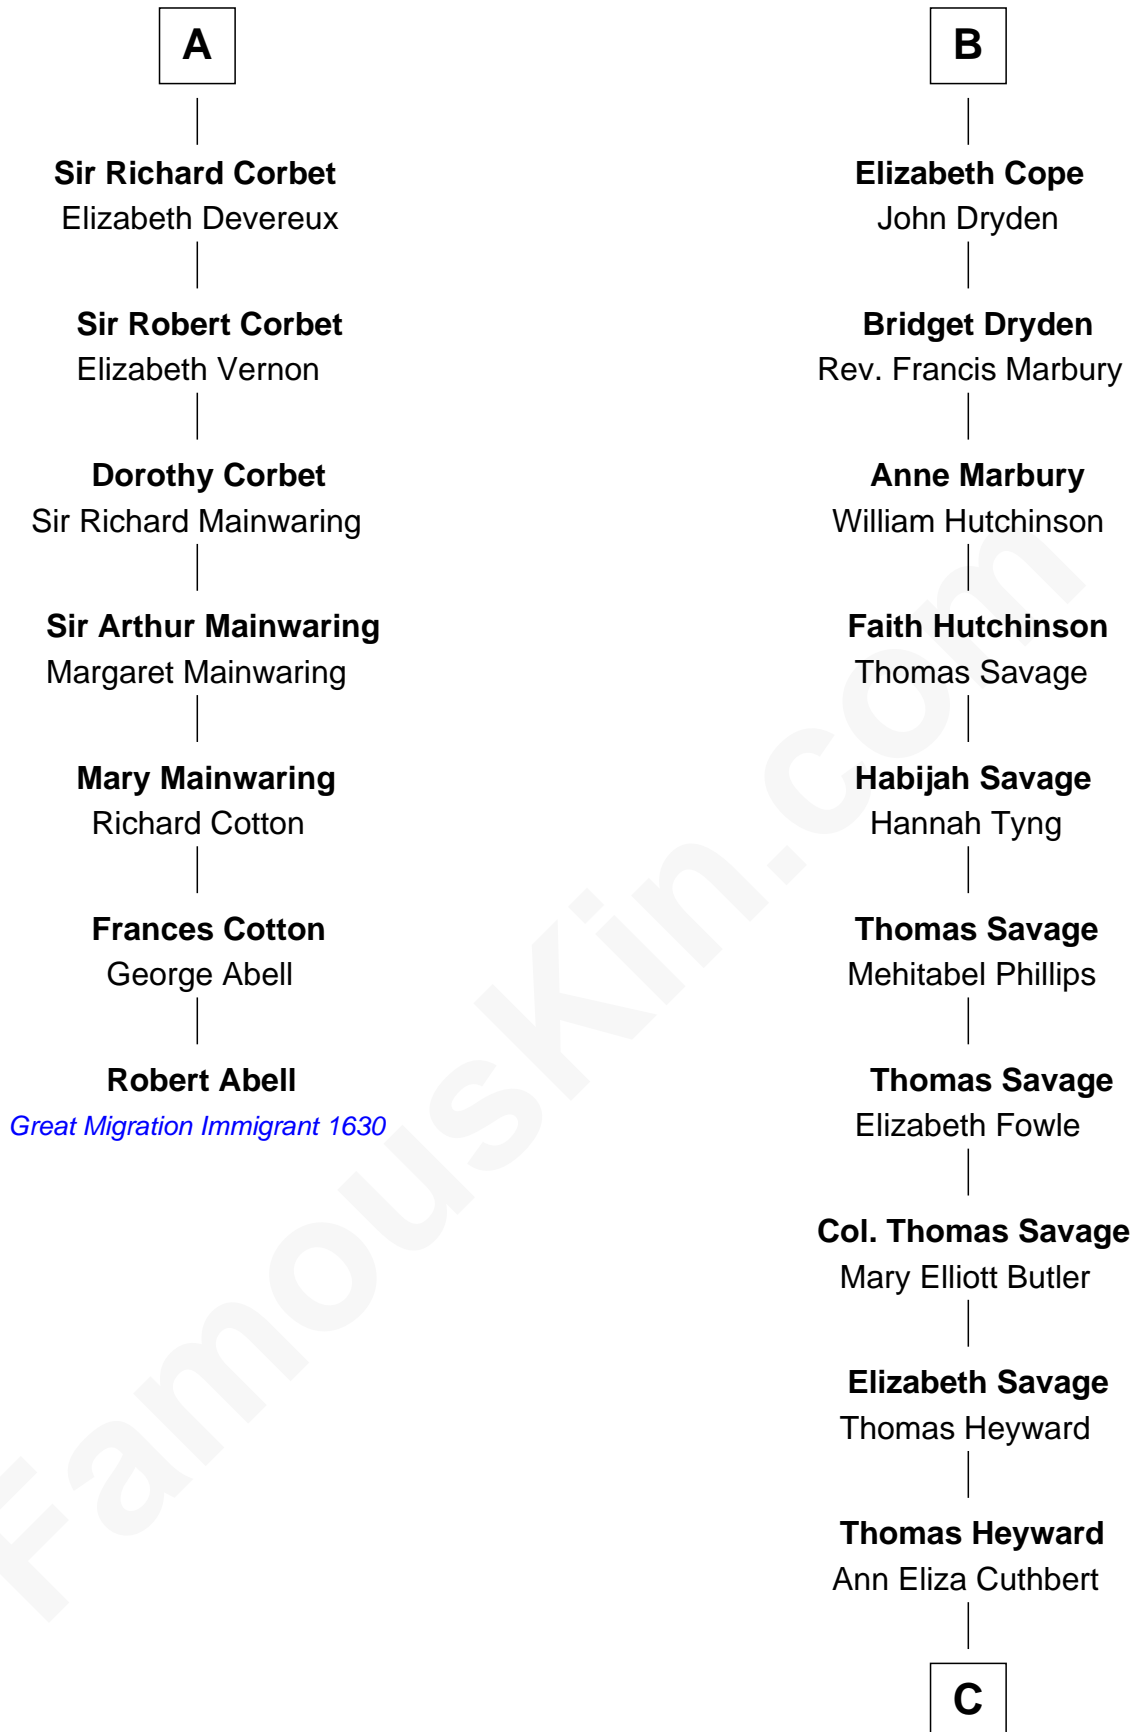

FamousKin.com Relationship Chart of

Robert Abell

(c1605 - 1663) Great Migration Immigrant 1630

13th cousin 7 times removed of

DuBose Heyward

Author of *Porgy* (*Porgy & Bess*)

Sir Gilbert Talbot

Pernel le Boteler

C

Thomas Savage Heyward

Georgianna Hasell

Thomas Savage Heyward

Louisa Watkins

Edwin Watkins Heyward

Jane Screven DuBose

DuBose Heyward

American Novelist