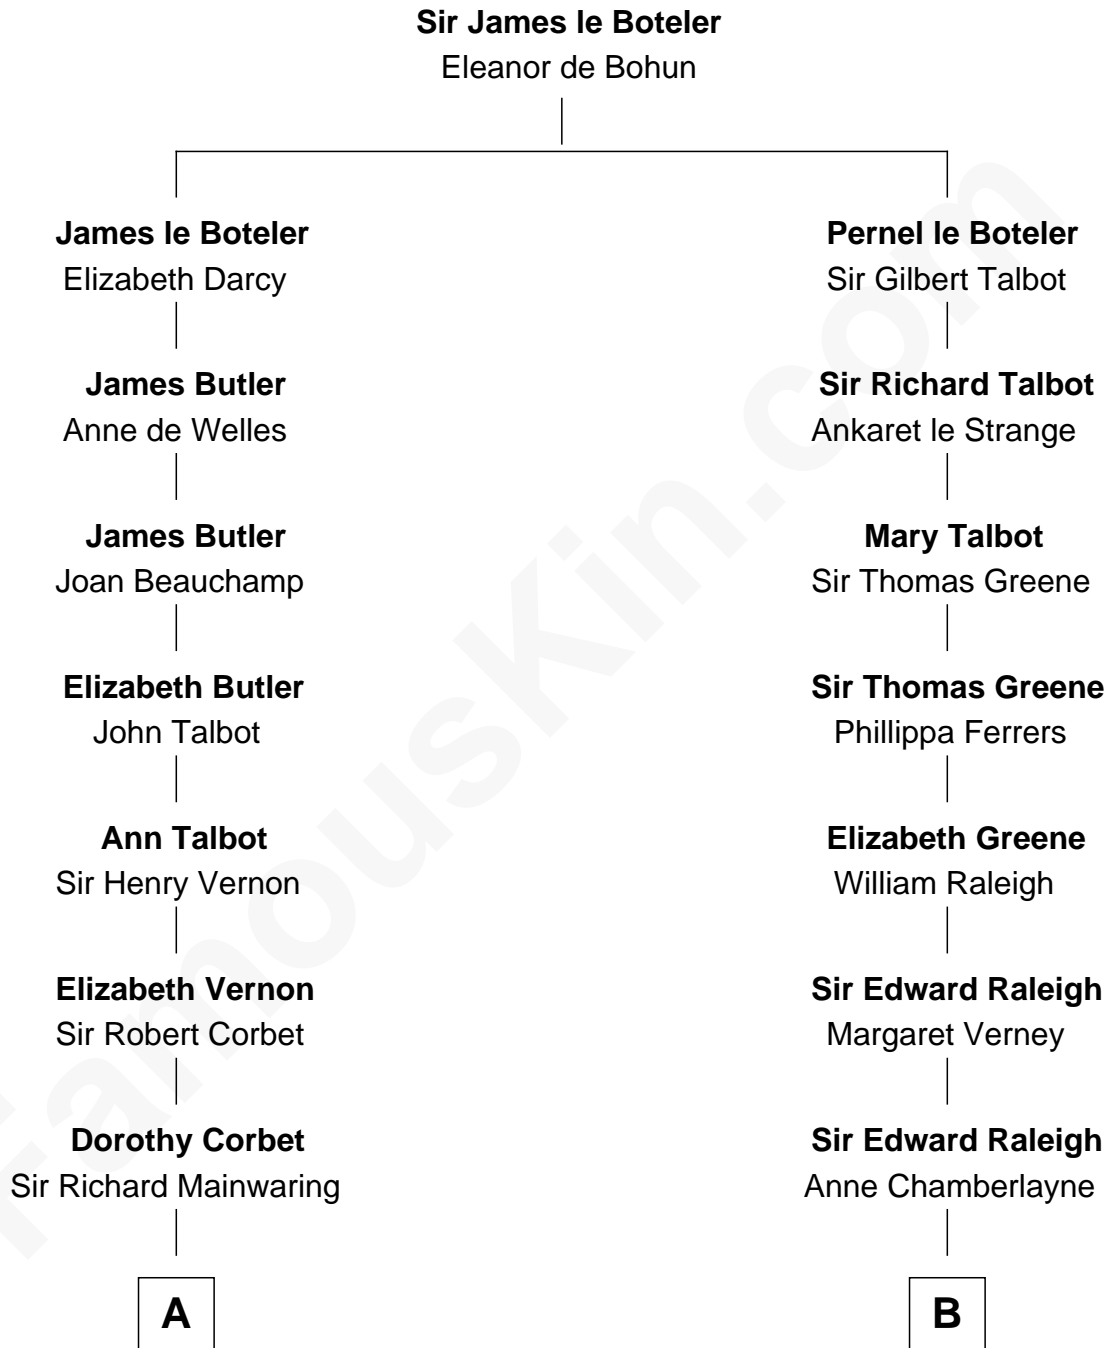

# FamousKin.com Relationship Chart of

**Robert Abell**

(c1605 - 1663) *Great Migration Immigrant 1630*

10th cousin 11 times removed of

**DuBose Heyward**

*Author of Porgy (Porgy & Bess)*

**C**

**Thomas Heyward**  
Ann Eliza Cuthbert

**Thomas Savage Heyward**  
Georgianna Hasell

**Thomas Savage Heyward**  
Louisa Watkins

**Edwin Watkins Heyward**  
Jane Screven DuBose

**DuBose Heyward**  
*American Novelist*