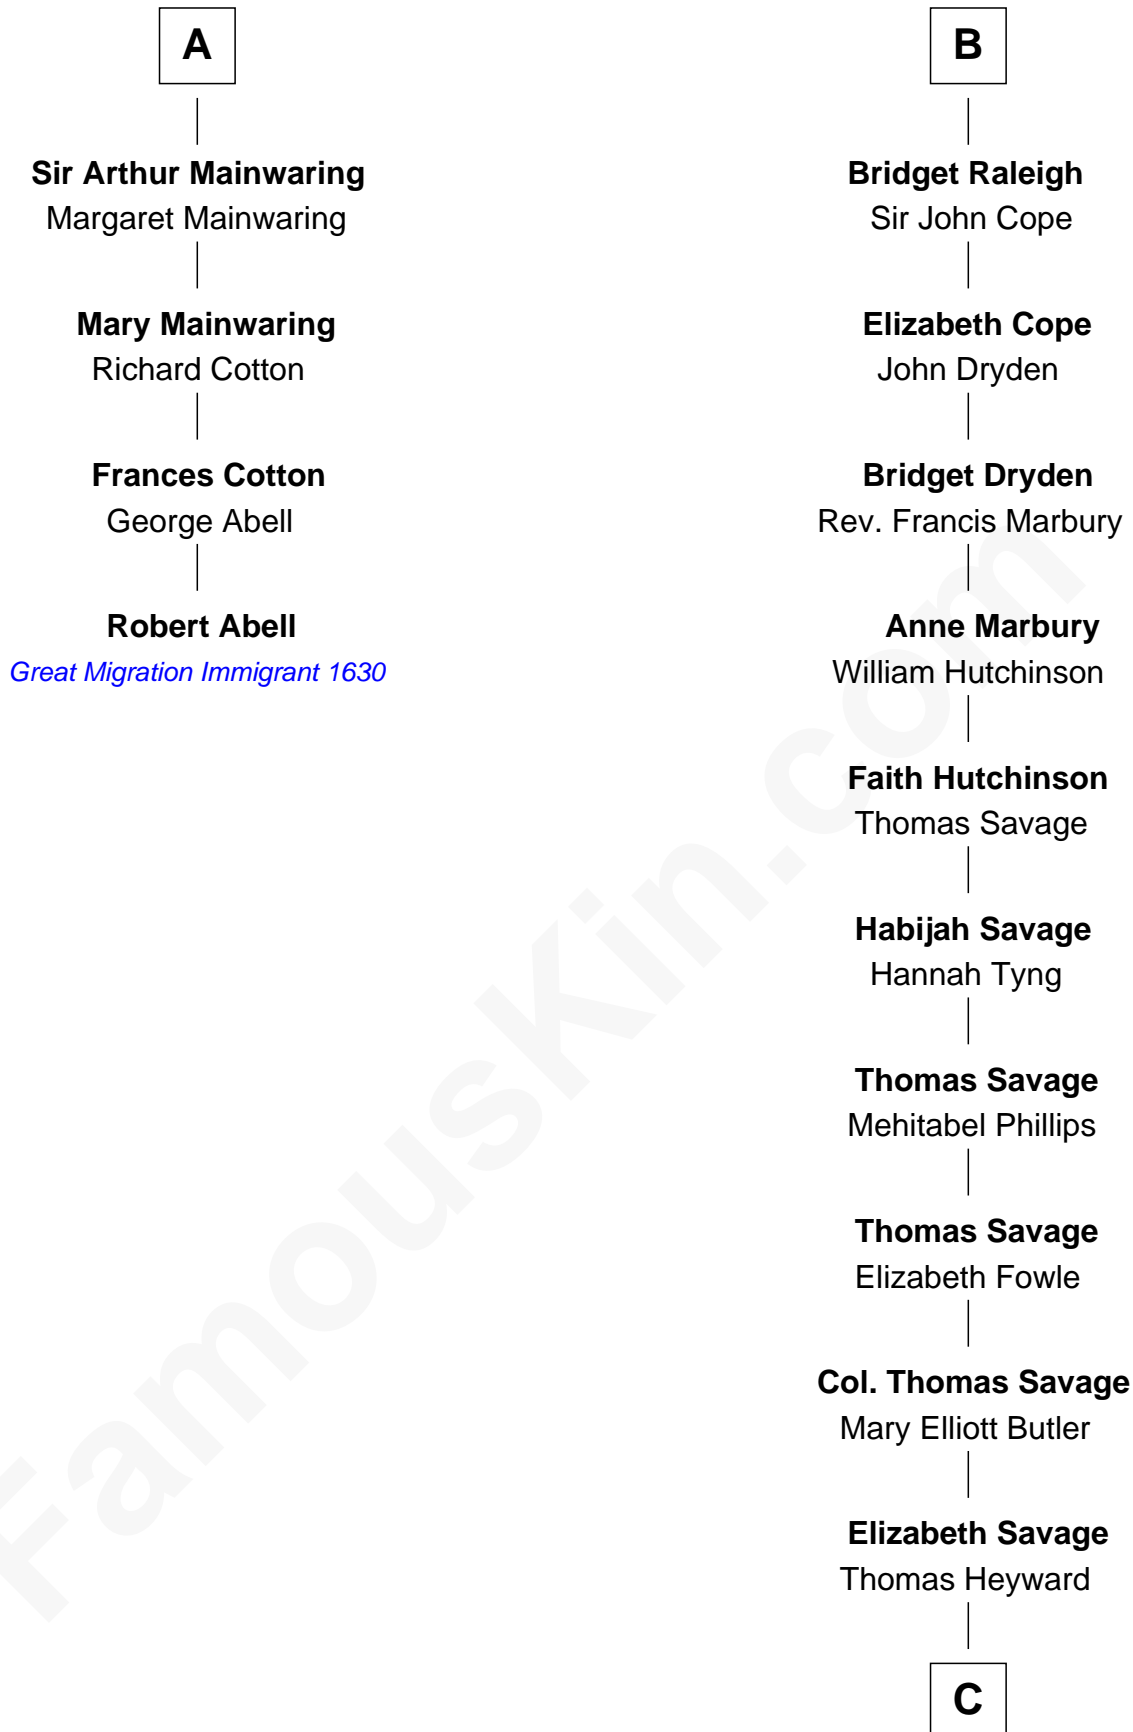

# FamousKin.com Relationship Chart of

**Robert Abell**

(c1605 - 1663) *Great Migration Immigrant 1630*

10th cousin 11 times removed of

**DuBose Heyward**

*Author of Porgy (Porgy & Bess)*

**C**

**Thomas Heyward**  
Ann Eliza Cuthbert

**Thomas Savage Heyward**  
Georgianna Hasell

**Thomas Savage Heyward**  
Louisa Watkins

**Edwin Watkins Heyward**  
Jane Screven DuBose

**DuBose Heyward**  
*American Novelist*