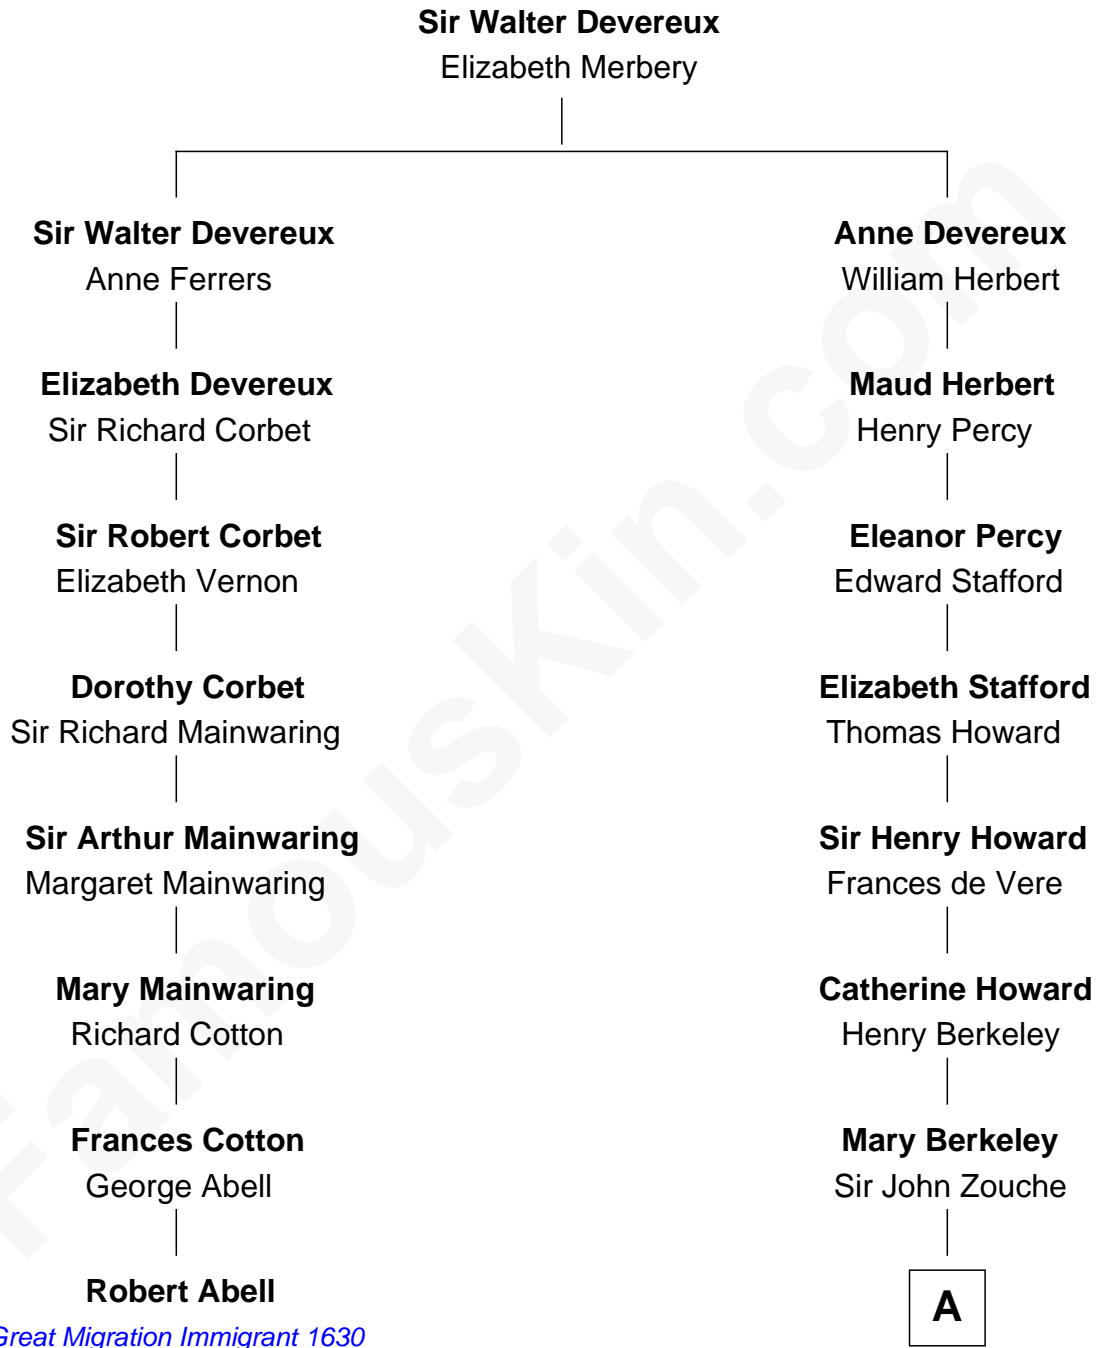

## Relationship Chart of

### Robert Abell

(c1605 - 1663) *Great Migration Immigrant 1630*

7th cousin 7 times removed of

### Francis Scott Key

Author of "*The Star Spangled Banner*"

**A**

**Sir John Zouche**

Isabel Lowe

**Elizabeth Zouche**

Col. Devereux Wolseley

**Anne Wolseley**