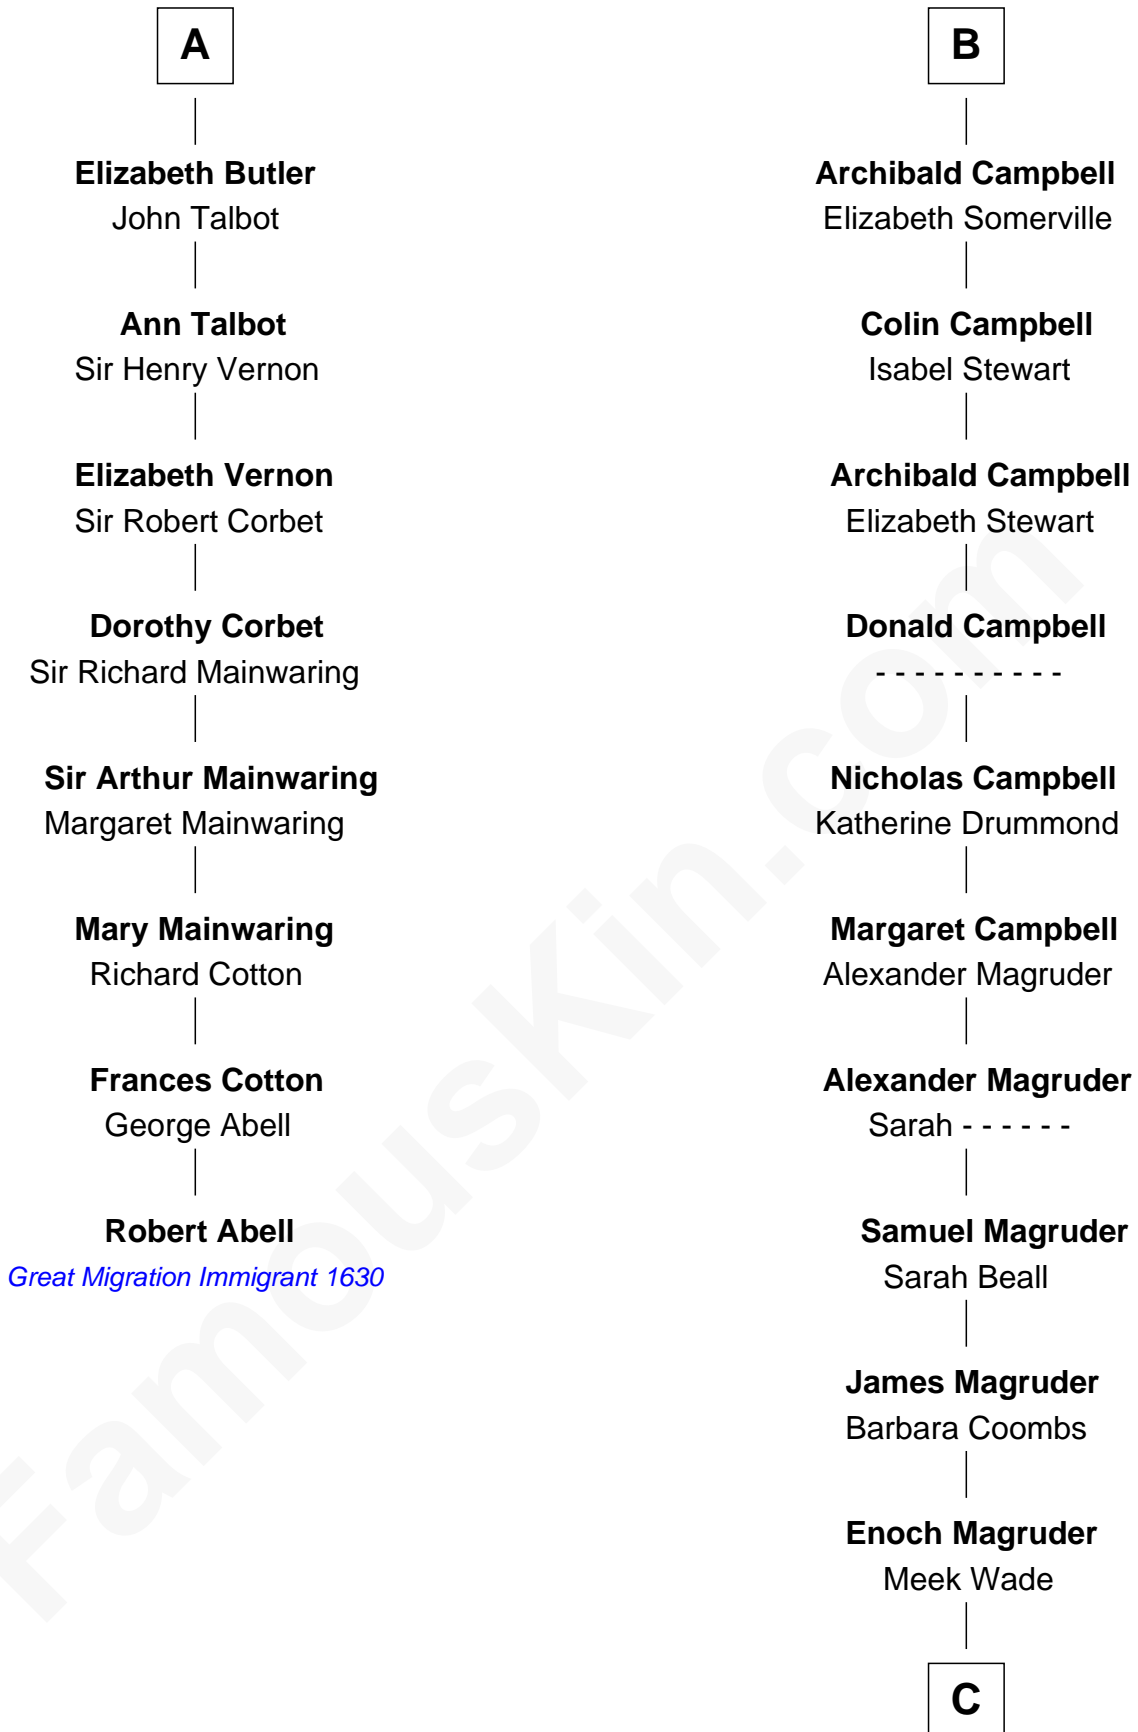

FamousKin.com Relationship Chart of

Robert Abell

(c1605 - 1663) Great Migration Immigrant 1630

14th cousin 7 times removed of

Emily Post

American Author on Etiquette

C

Mary Meek Magruder

Thomas Clagett

Sarah Magruder Clagett

Upton Bruce

Marian Bruce

William Price

Bruce Price

Mary Josephine Lee

Emily Post