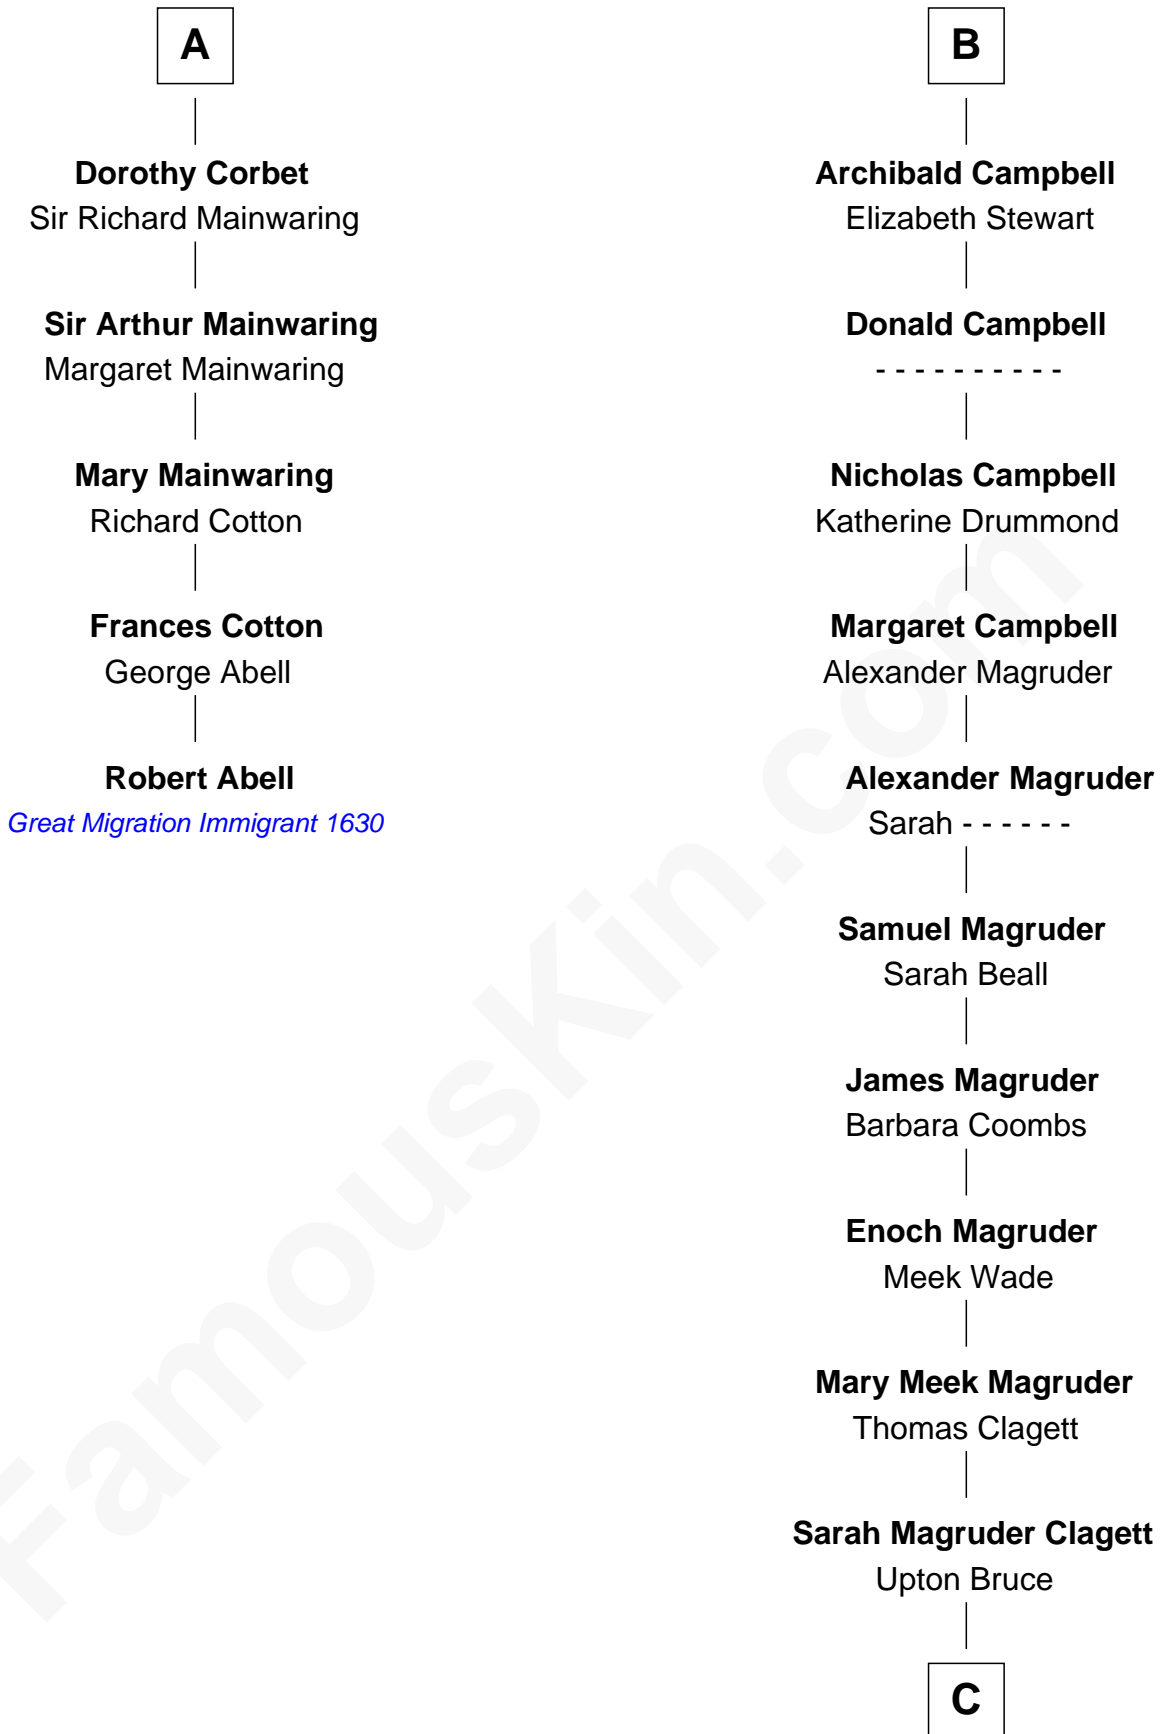

# FamousKin.com Relationship Chart of

**Robert Abell**

(c1605 - 1663) Great Migration Immigrant 1630

11th cousin 8 times removed of

**Emily Post**

American Author on Etiquette

**Sir Richard de Burgh**

Margaret - - - - -

Robert I, King of Scotland

**Matilda Bruce**

Thomas Isaac

**Joan Isaac**

John de Ergadia

**Isabel de Ergadia**

Sir John Stewart

**Sir Robert Stewart**

Joan Stewart

**John Stewart**

Fingula of the Isles

**Isabel Stewart**

Colin Campbell

**B**

**C**

—  
**Marian Bruce**

William Price

—  
**Bruce Price**

Mary Josephine Lee

—  
**Emily Post**

*American Author on Etiquette*

FamousKin.com