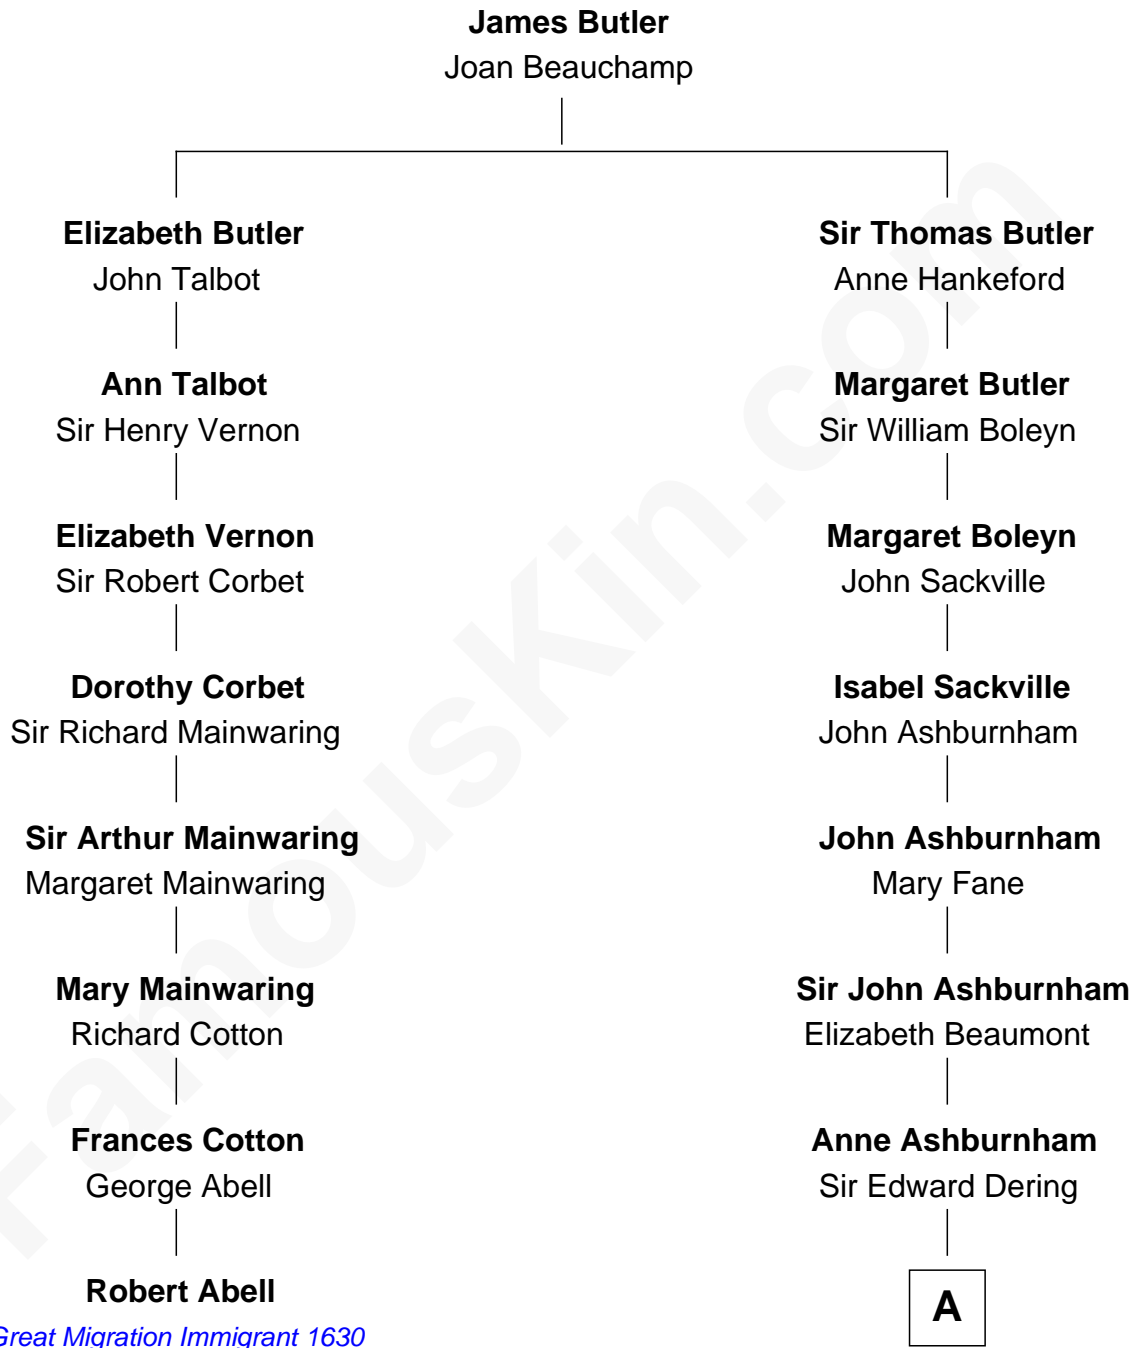

FamousKin.com Relationship Chart of

Robert Abell

(c1605 - 1663) *Great Migration Immigrant 1630*

7th cousin 10 times removed of

Camilla Parker Bowles

Queen Consort of the United Kingdom

Camilla Parker Bowles photo by [Agência Brasil](#) (CC BY 3.0 BRAZIL)