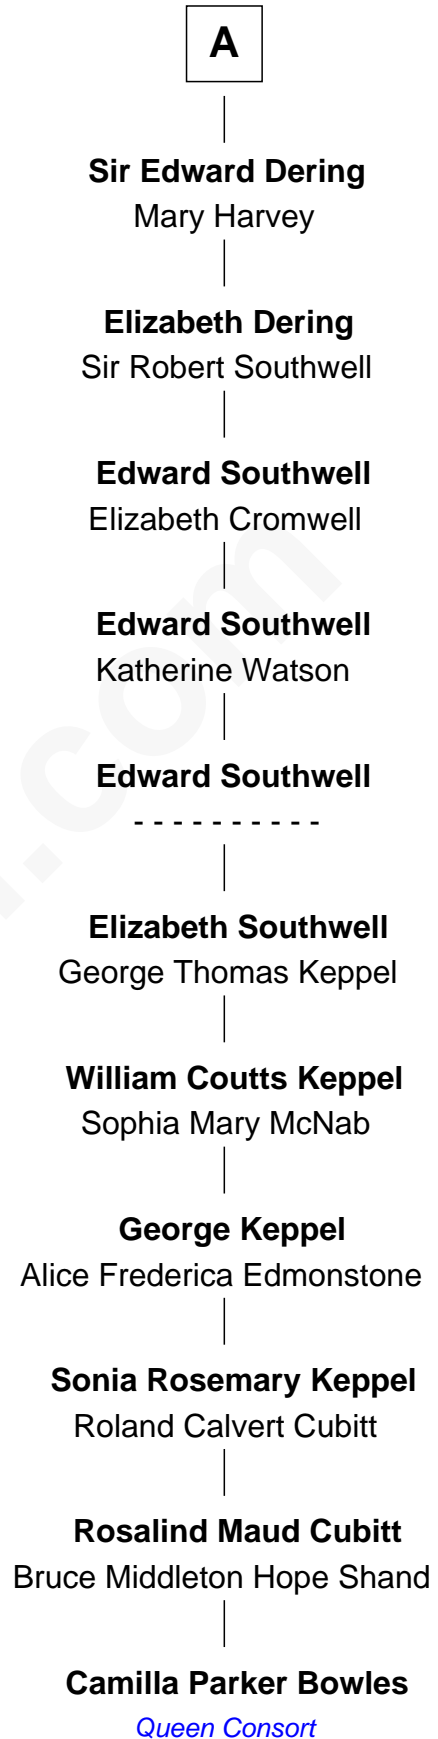

FamousKin.com Relationship Chart of

Robert Abell

(c1605 - 1663) *Great Migration Immigrant 1630*

7th cousin 10 times removed of

Camilla Parker Bowles

Queen Consort of the United Kingdom

Camilla Parker Bowles photo by [Agência Brasil](#) (CC BY 3.0 BRAZIL)