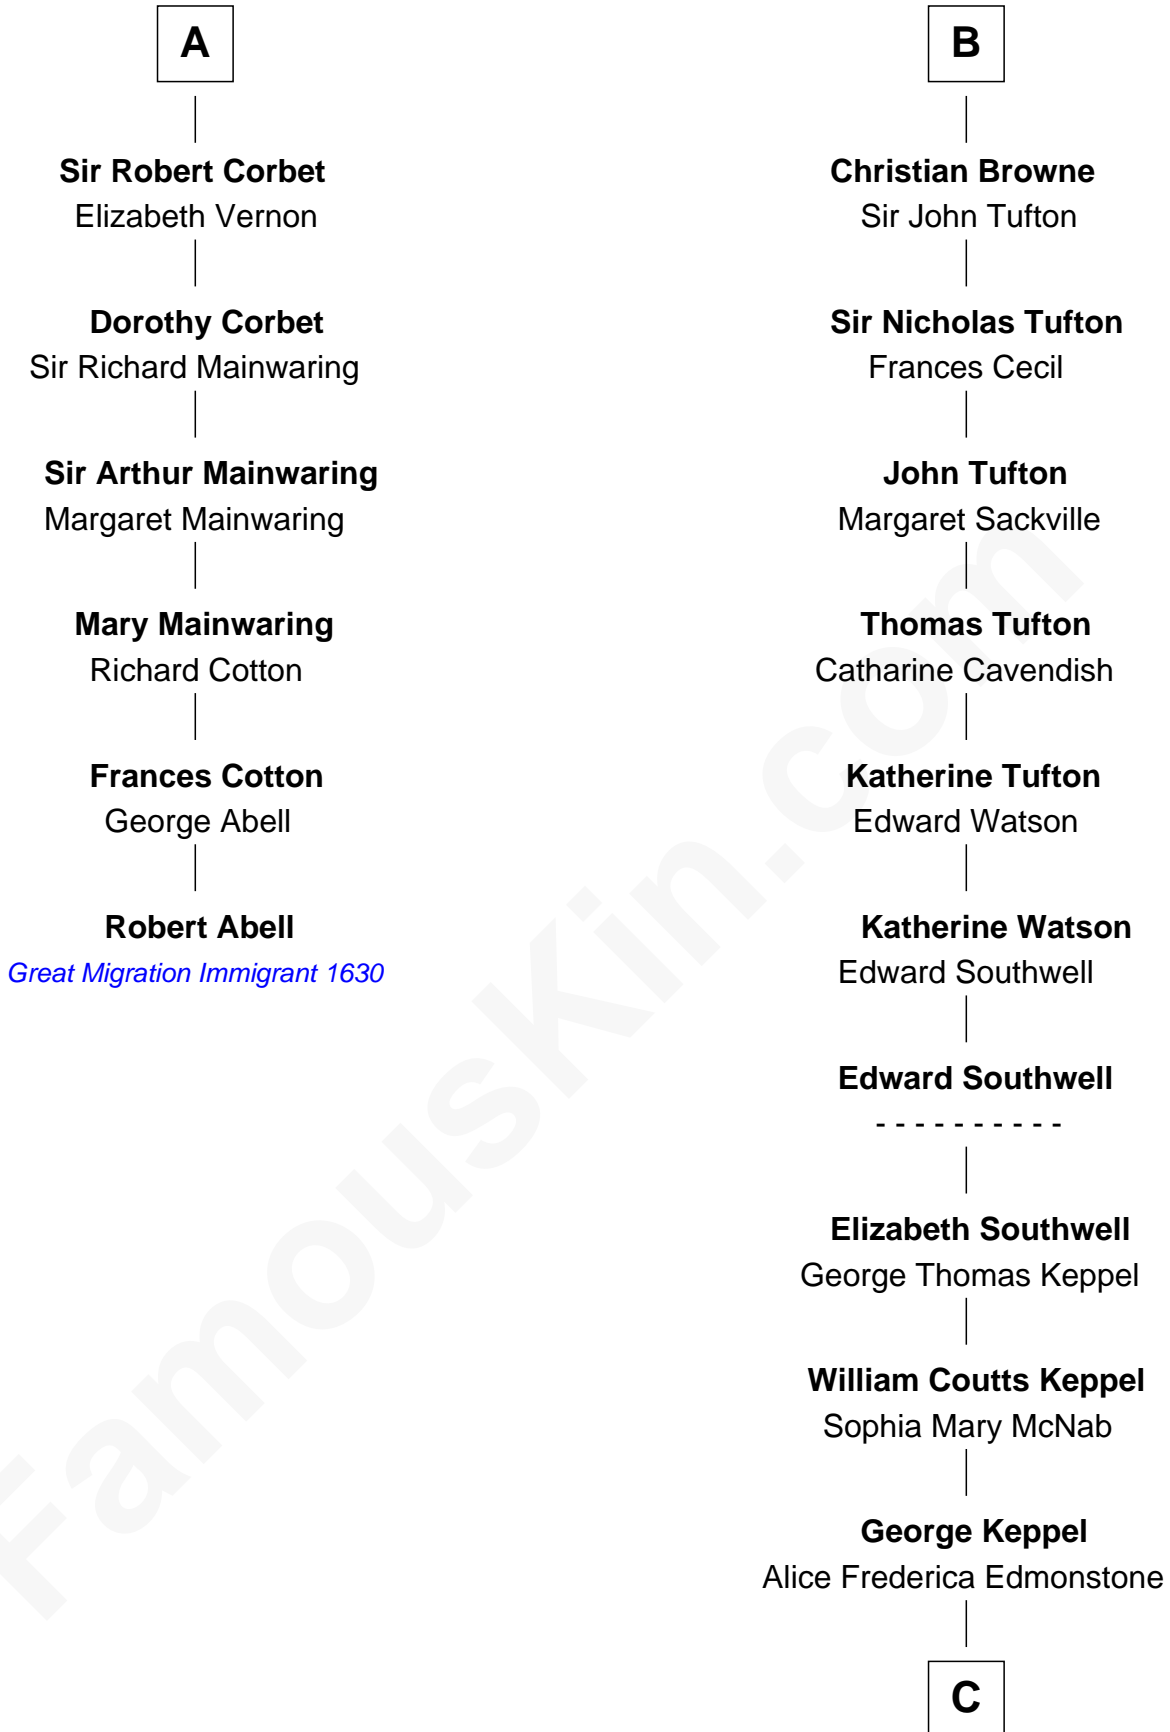

## Relationship Chart of

### Robert Abell

(c1605 - 1663) Great Migration Immigrant 1630

12th cousin 7 times removed of

**Camilla Parker Bowles**

Queen Consort of the United Kingdom

**C**

—  
**Sonia Rosemary Keppel**

Roland Calvert Cubitt