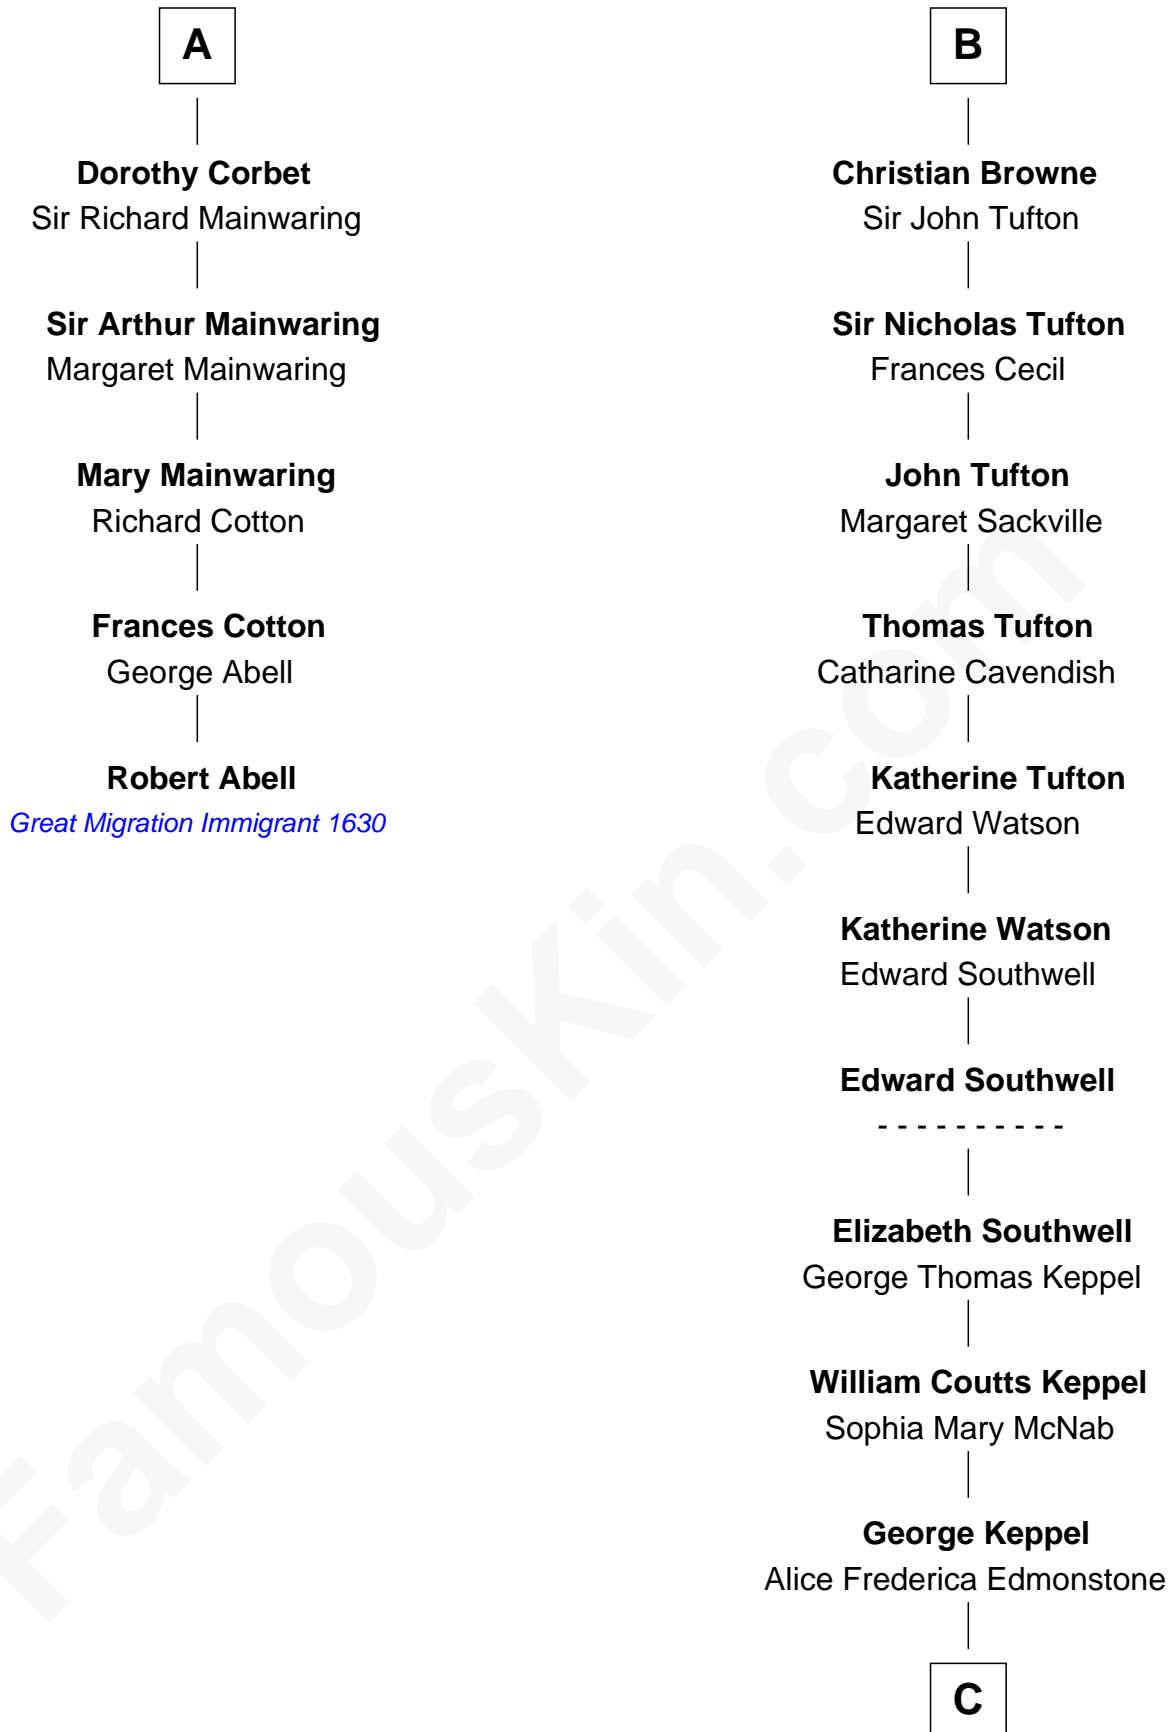

FamousKin.com

Relationship Chart of

Robert Abell

(c1605 - 1663) Great Migration Immigrant 1630

11th cousin 8 times removed of

Camilla Parker Bowles

Queen Consort of the United Kingdom

C