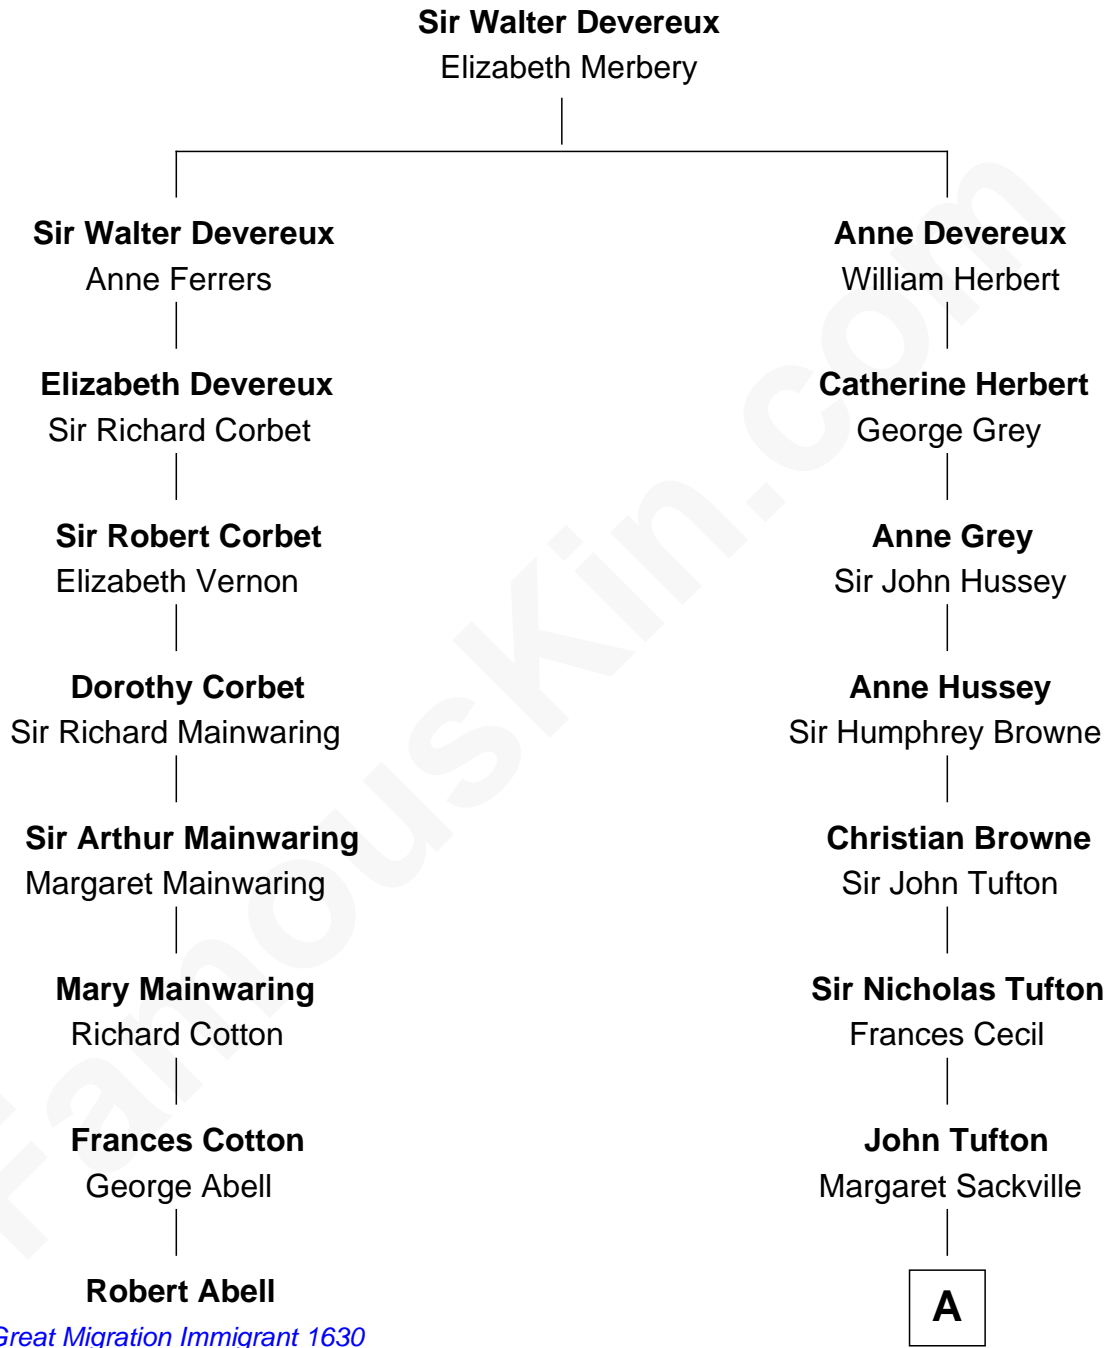

FamousKin.com

Relationship Chart of

Robert Abell

(c1605 - 1663) *Great Migration Immigrant 1630*

7th cousin 9 times removed of

Camilla Parker Bowles

Queen Consort of the United Kingdom

A

Thomas Tufton
Catharine Cavendish

Katherine Tufton
Edward Watson

Katherine Watson
Edward Southwell

Edward Southwell

Elizabeth Southwell
George Thomas Keppel

William Coutts Keppel
Sophia Mary McNab

George Keppel
Alice Frederica Edmonstone