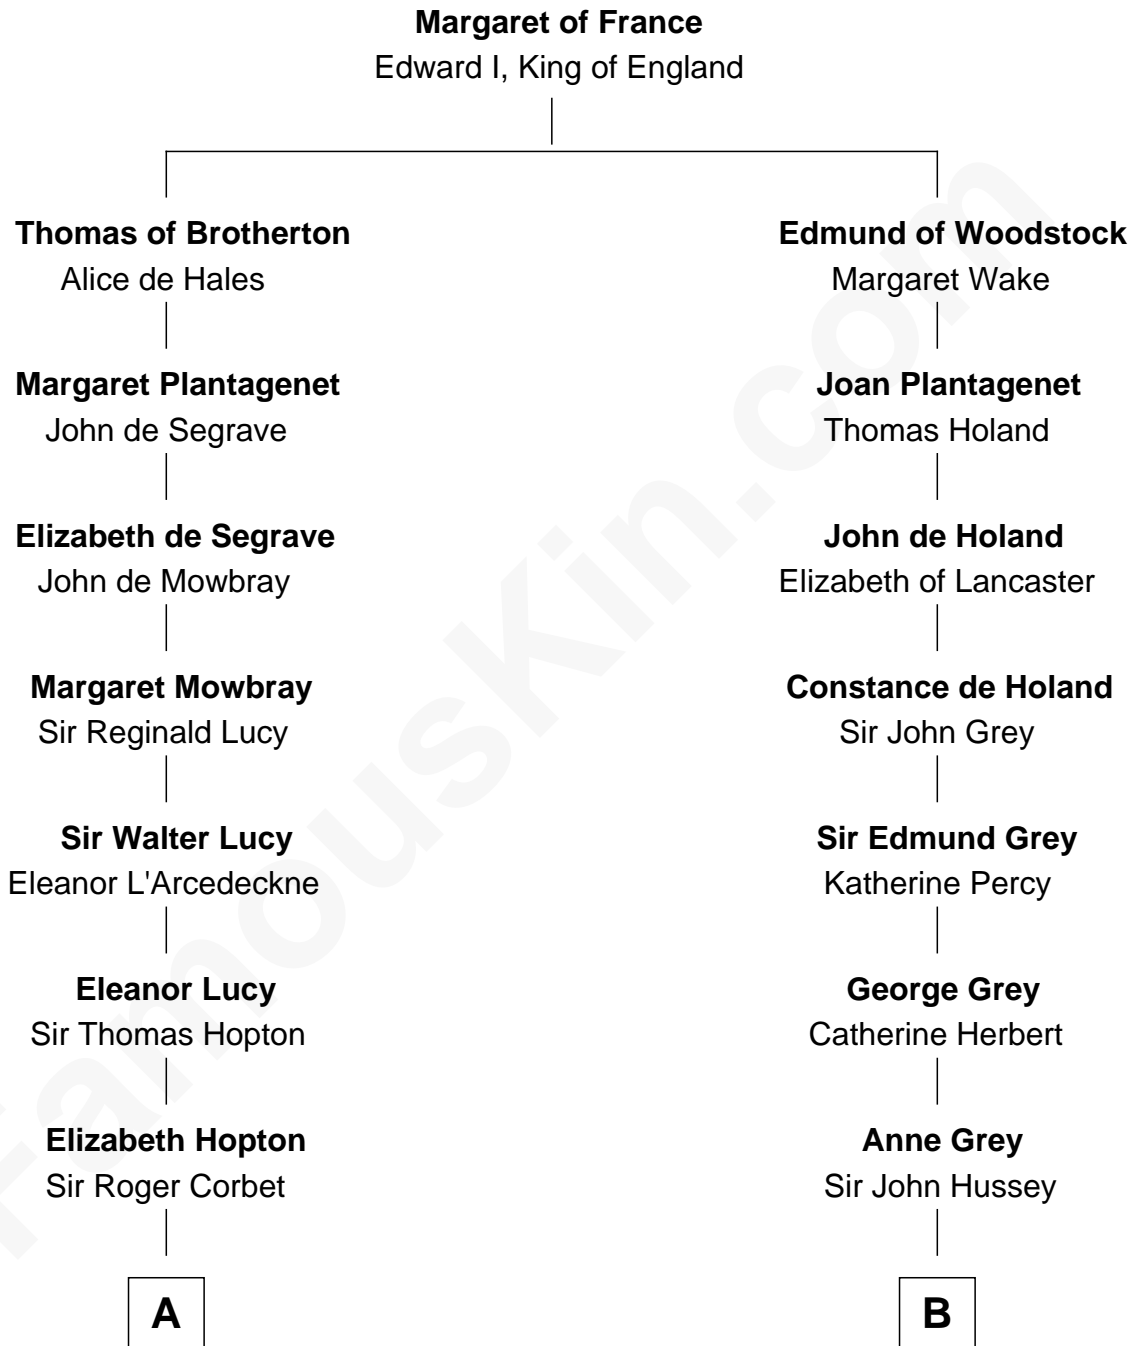

FamousKin.com

Relationship Chart of

Robert Abell

(c1605 - 1663) Great Migration Immigrant 1630

13th cousin 7 times removed of

Camilla Parker Bowles

Queen Consort of the United Kingdom

C

George Keppel

Alice Frederica Edmonstone

Sonia Rosemary Keppel

Roland Calvert Cubitt

Rosalind Maud Cubitt

Bruce Middleton Hope Shand

Camilla Parker Bowles

Queen Consort