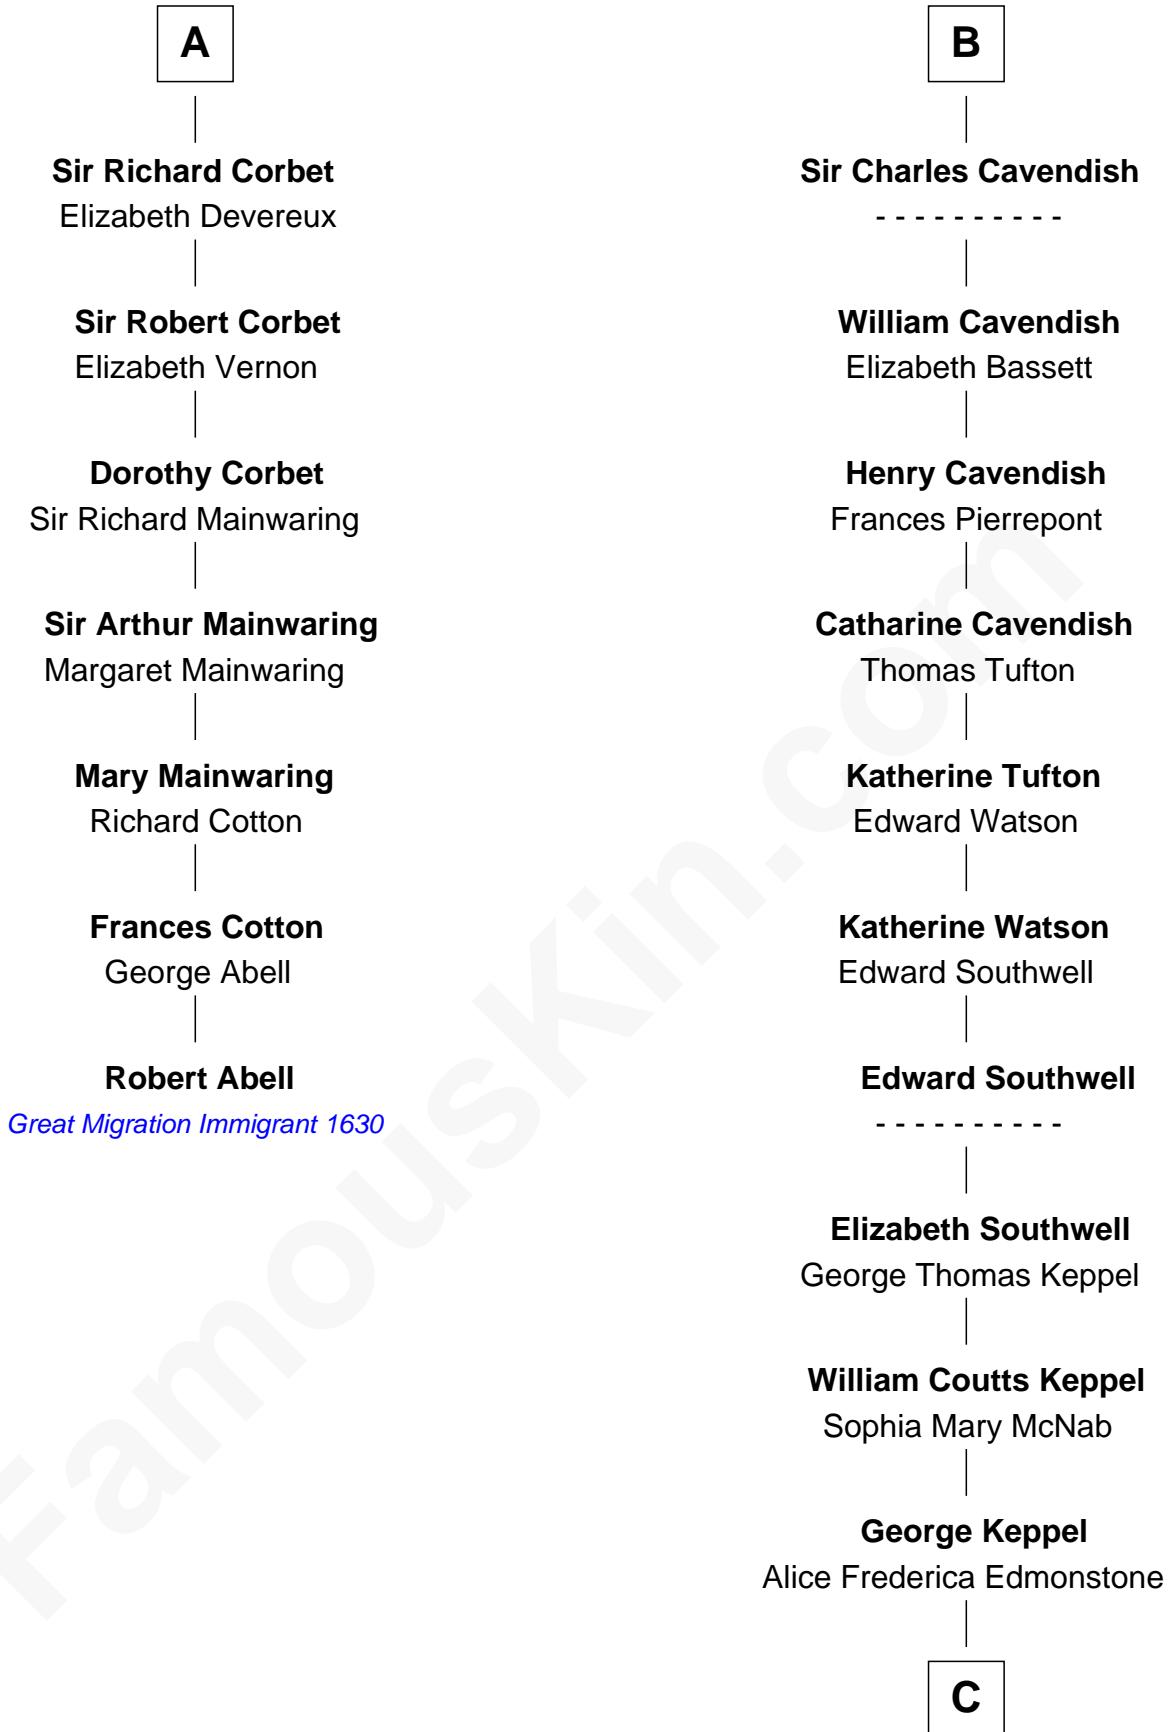

FamousKin.com

Relationship Chart of

Robert Abell

(c1605 - 1663) Great Migration Immigrant 1630

13th cousin 6 times removed of

Camilla Parker Bowles

Queen Consort of the United Kingdom

Sir Gilbert Talbot

Pernel le Boteler

Elizabeth Talbot

Sir Henry de Grey

Richard Grey

Blanche de la Vache

Alice Grey

Sir William Burley

Elizabeth Burley

Sir Richard Talbot

Ankaret le Strange

Mary Talbot

Sir Thomas Greene

Sir Thomas Greene

Marine Bellers

Anne Greene

Sir Thomas Pinchbeck

Elizabeth Pinchbeck

John Hardwick

John Hardwick

Elizabeth Leeke

Elizabeth Hardwick

Sir William Cavendish

B

C