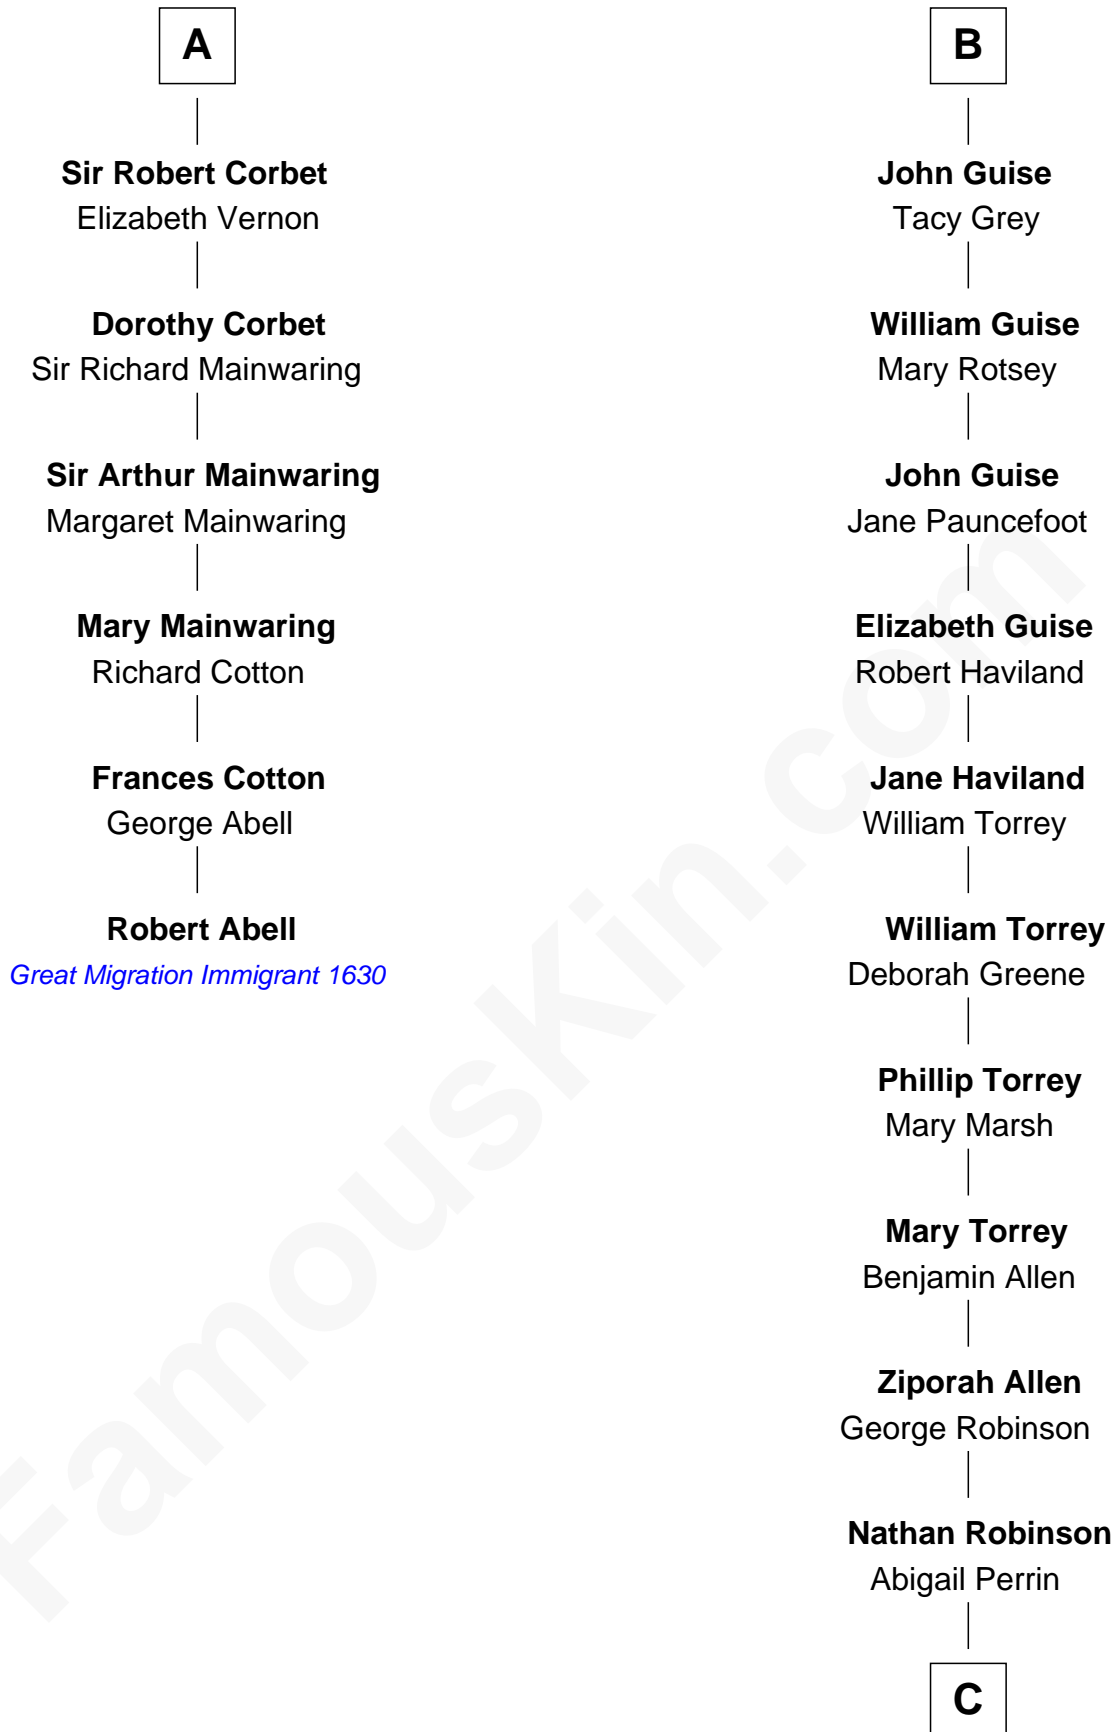

FamousKin.com Relationship Chart of

Robert Abell

(c1605 - 1663) Great Migration Immigrant 1630

12th cousin 9 times removed of

Raquel Welch

Movie Actress

Sir Thebaud de Verdun

with wife
Maud Mortimer

John de Guise

Elizabeth Devereux

Sir Richard Corbet

Sir John Guise

Anne Berkeley

A

B

C