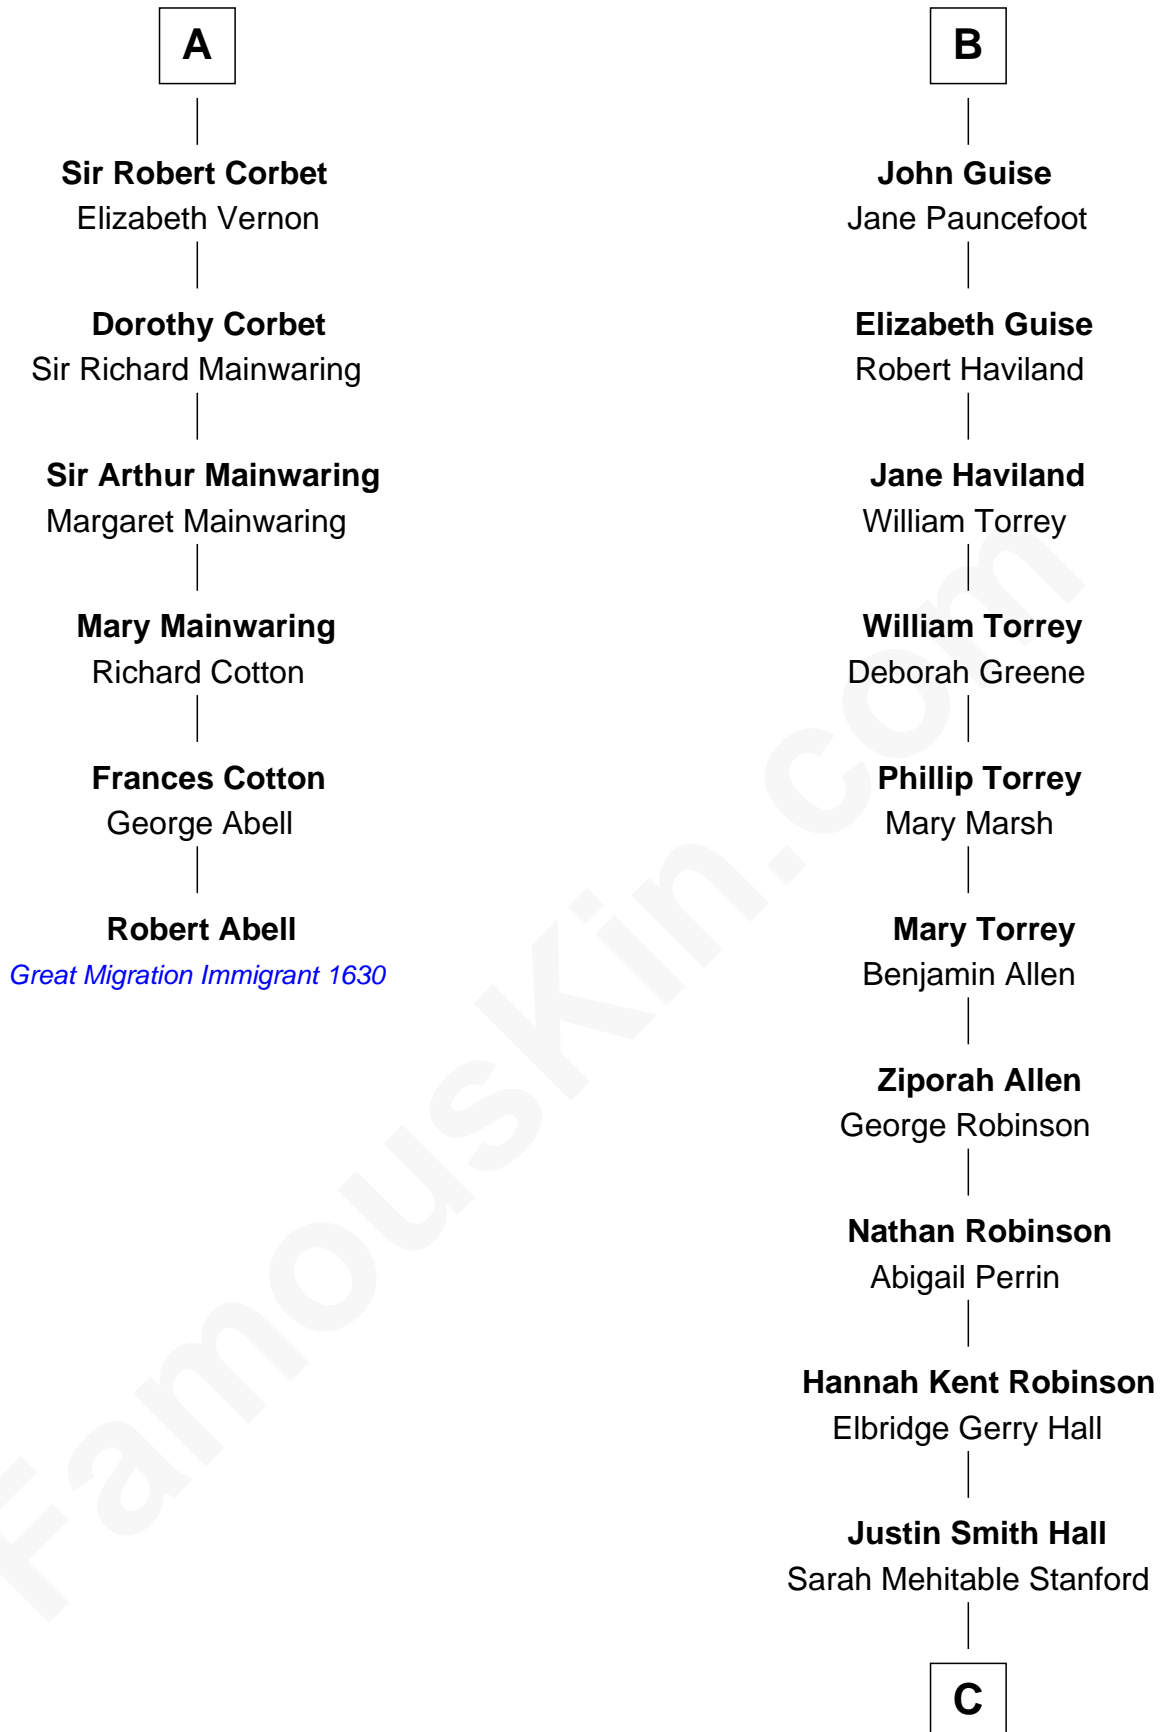

FamousKin.com Relationship Chart of

Robert Abell

(c1605 - 1663) Great Migration Immigrant 1630

12th cousin 7 times removed of

Raquel Welch

Movie Actress

C

Emery Stanford Hall

Clara Louise Adams

Josephine Sarah Hall

Armando Carlos Tejada

Raquel Welch

aka Raquel Welch

FamousKin.com