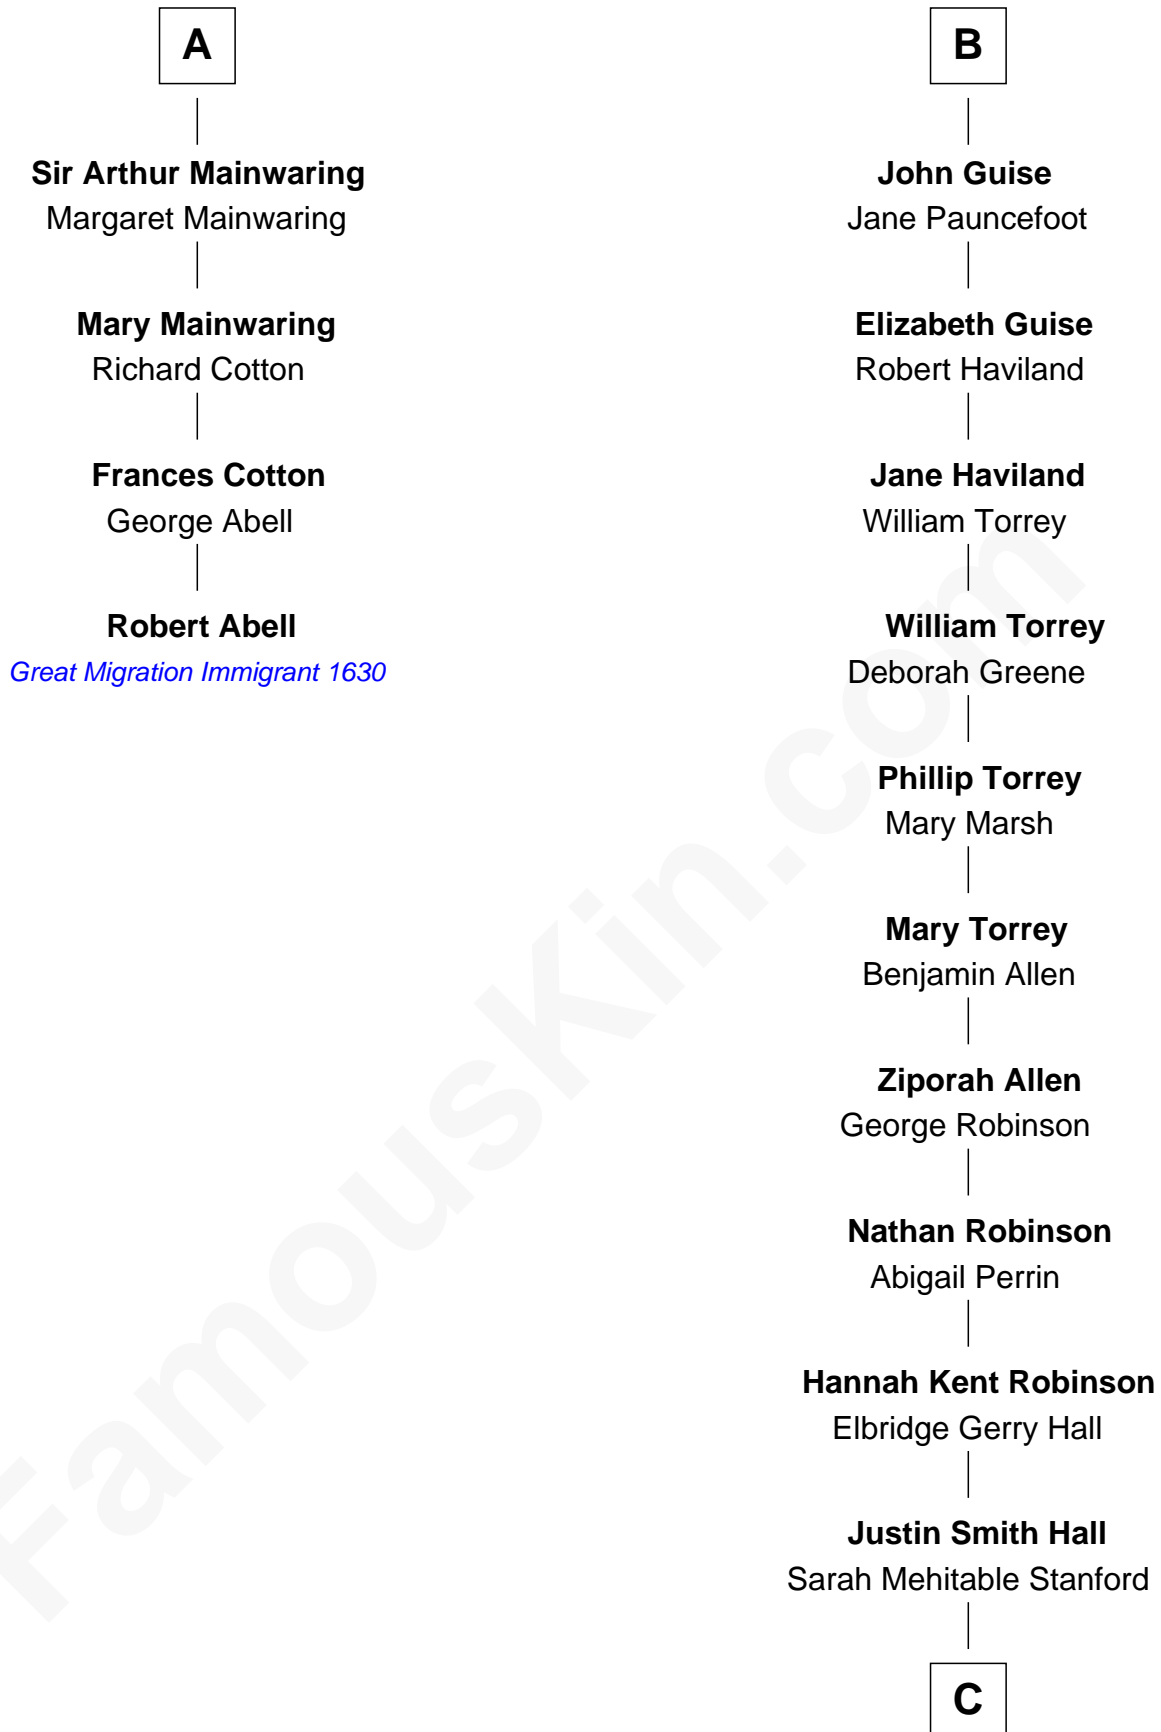

# FamousKin.com Relationship Chart of

**Robert Abell**

(c1605 - 1663) *Great Migration Immigrant 1630*

10th cousin 9 times removed of

**Raquel Welch**

*Movie Actress*

**Sir William de Ros**  
Margery de Badlesmere

**C**

**Emery Stanford Hall**

Clara Louise Adams

**Josephine Sarah Hall**

Armando Carlos Tejada

**Raquel Welch**

*aka Raquel Welch*

FamousKin.com