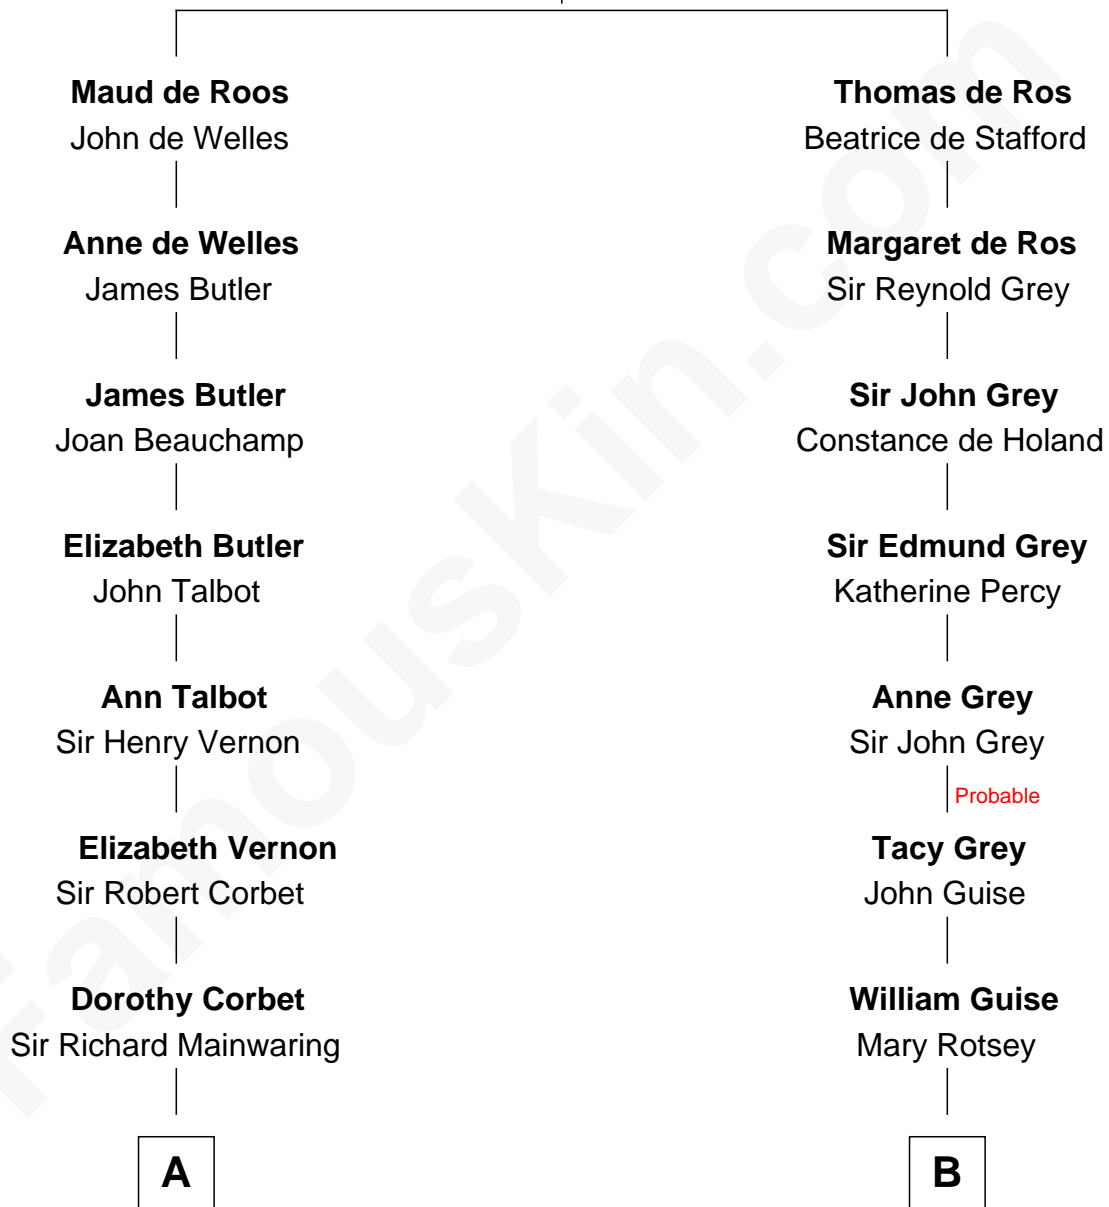

# FamousKin.com Relationship Chart of

**Robert Abell**

(c1605 - 1663) *Great Migration Immigrant 1630*

10th cousin 9 times removed of

**Raquel Welch**

*Movie Actress*

**Sir William de Ros**  
Margery de Badlesmere

**C**

**Emery Stanford Hall**

Clara Louise Adams

**Josephine Sarah Hall**

Armando Carlos Tejada

**Raquel Welch**

*aka Raquel Welch*

FamousKin.com