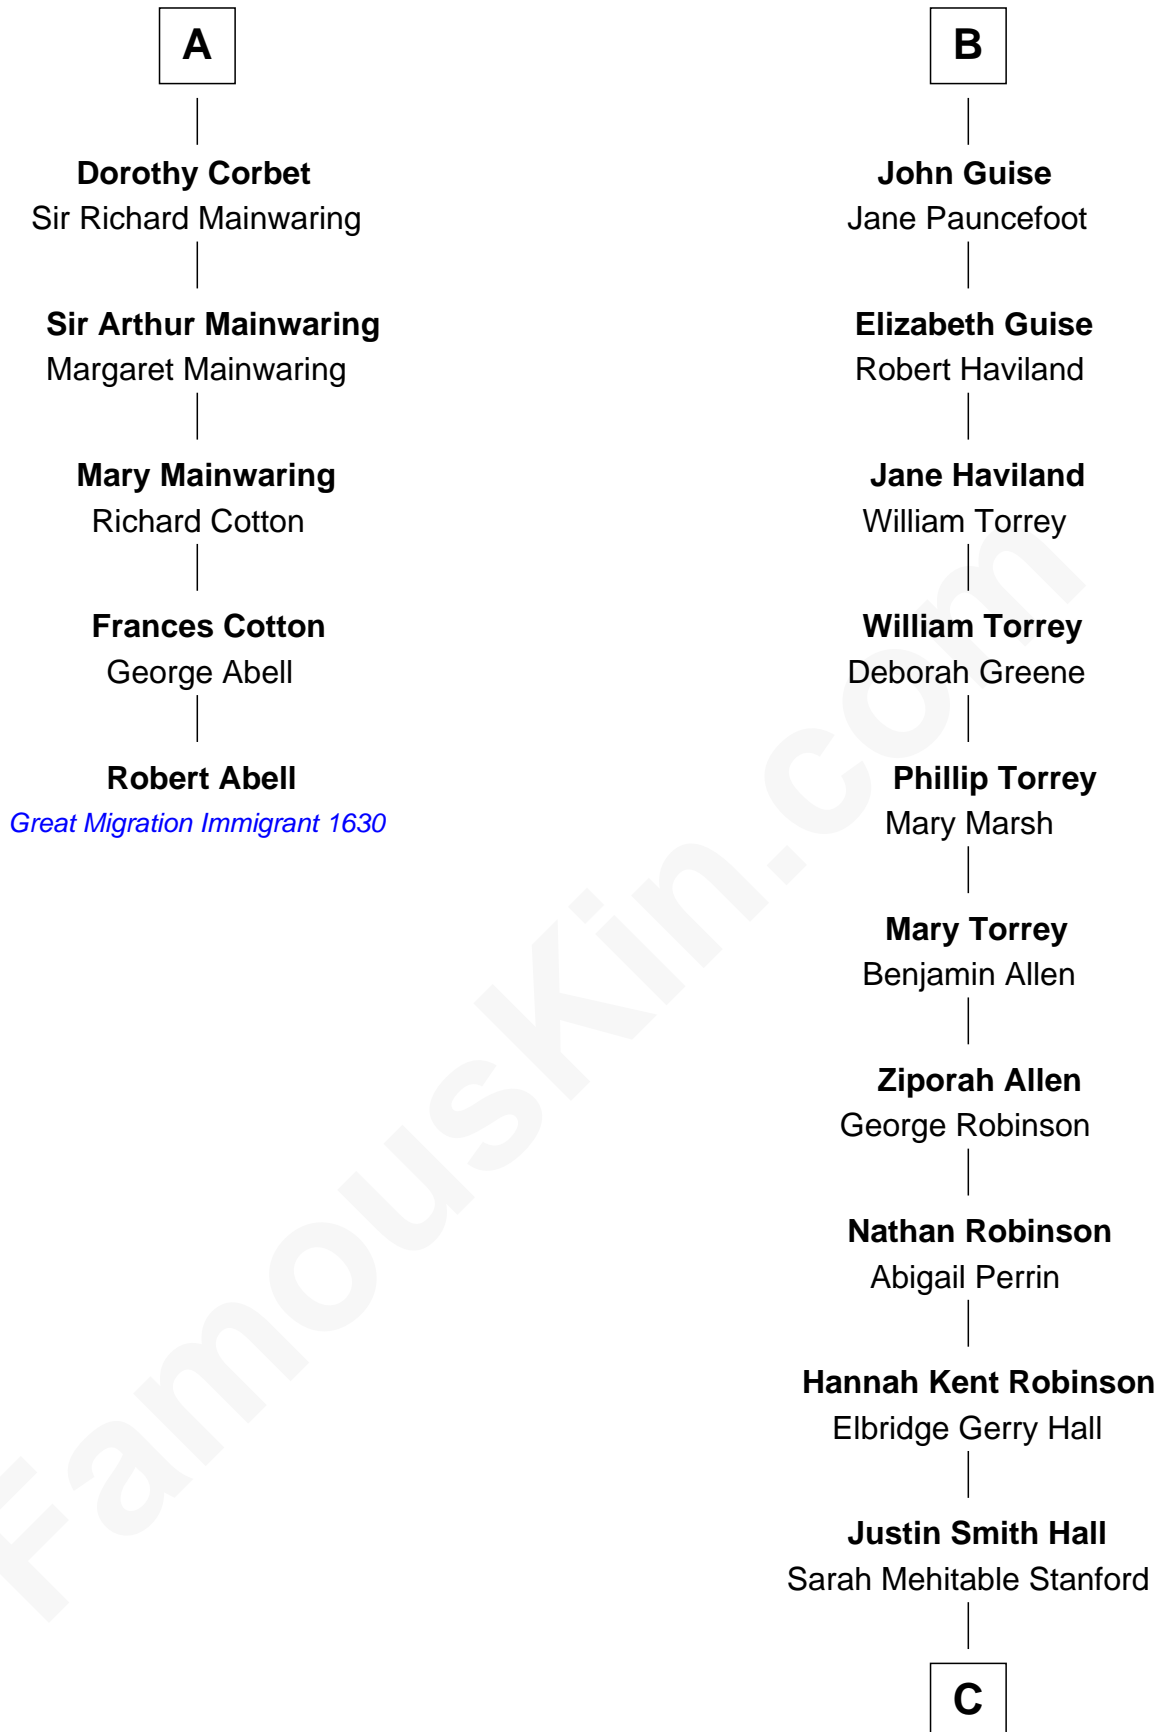

FamousKin.com Relationship Chart of

Robert Abell

(c1605 - 1663) Great Migration Immigrant 1630

11th cousin 8 times removed of

Raquel Welch

Movie Actress

Ralph de Stafford
Margaret de Audley

Elizabeth de Stafford

Margaret de Ros

Sir Reynold Grey

Sir John Grey

Constance de Holand

Sir Edmund Grey

Katherine Percy

Anne Grey

Sir John Grey

Probable

Tacy Grey

John Guise

William Guise

Mary Rotsey

B

C

Emery Stanford Hall

Clara Louise Adams

Josephine Sarah Hall

Armando Carlos Tejada

Raquel Welch

aka Raquel Welch

FamousKin.com