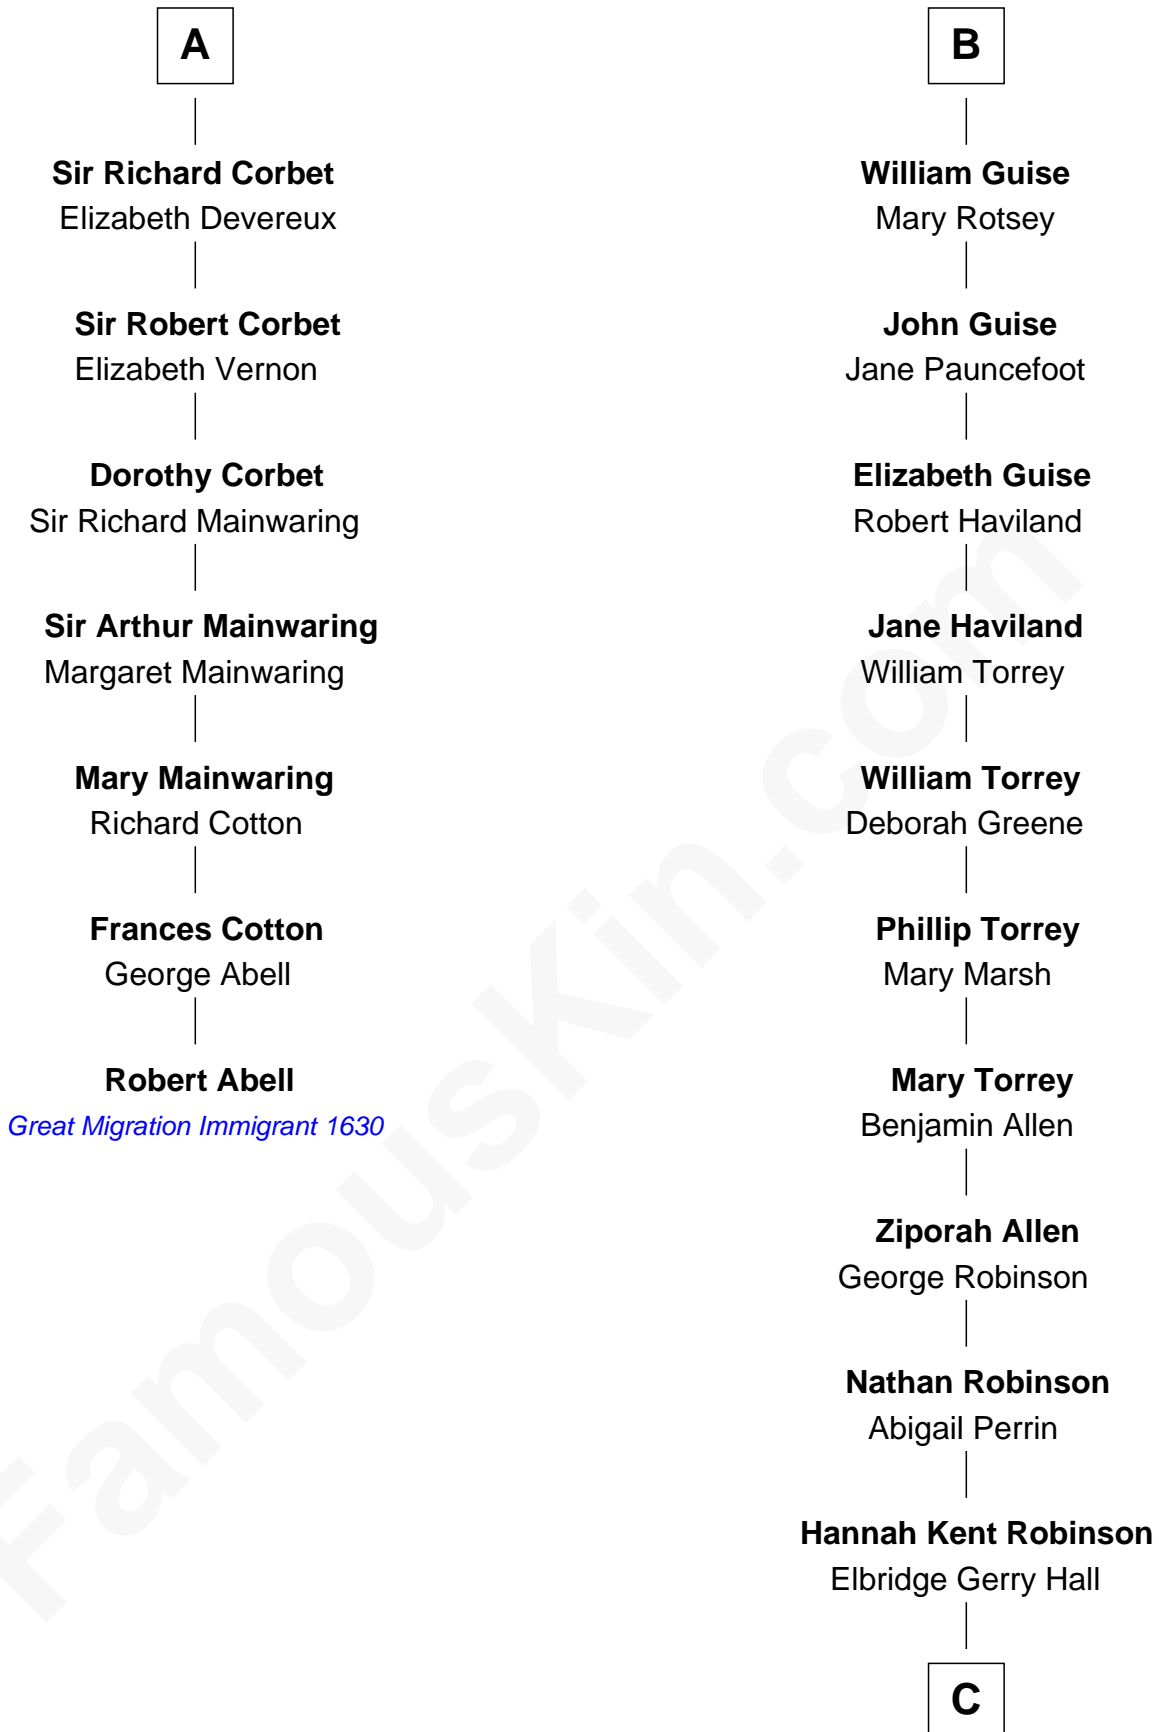

FamousKin.com Relationship Chart of

Robert Abell

(c1605 - 1663) Great Migration Immigrant 1630

13th cousin 7 times removed of

Raquel Welch

Movie Actress

C

Justin Smith Hall
Sarah Mehitable Stanford

Emery Stanford Hall
Clara Louise Adams

Josephine Sarah Hall
Armando Carlos Tejada

Raquel Welch
aka Raquel Welch