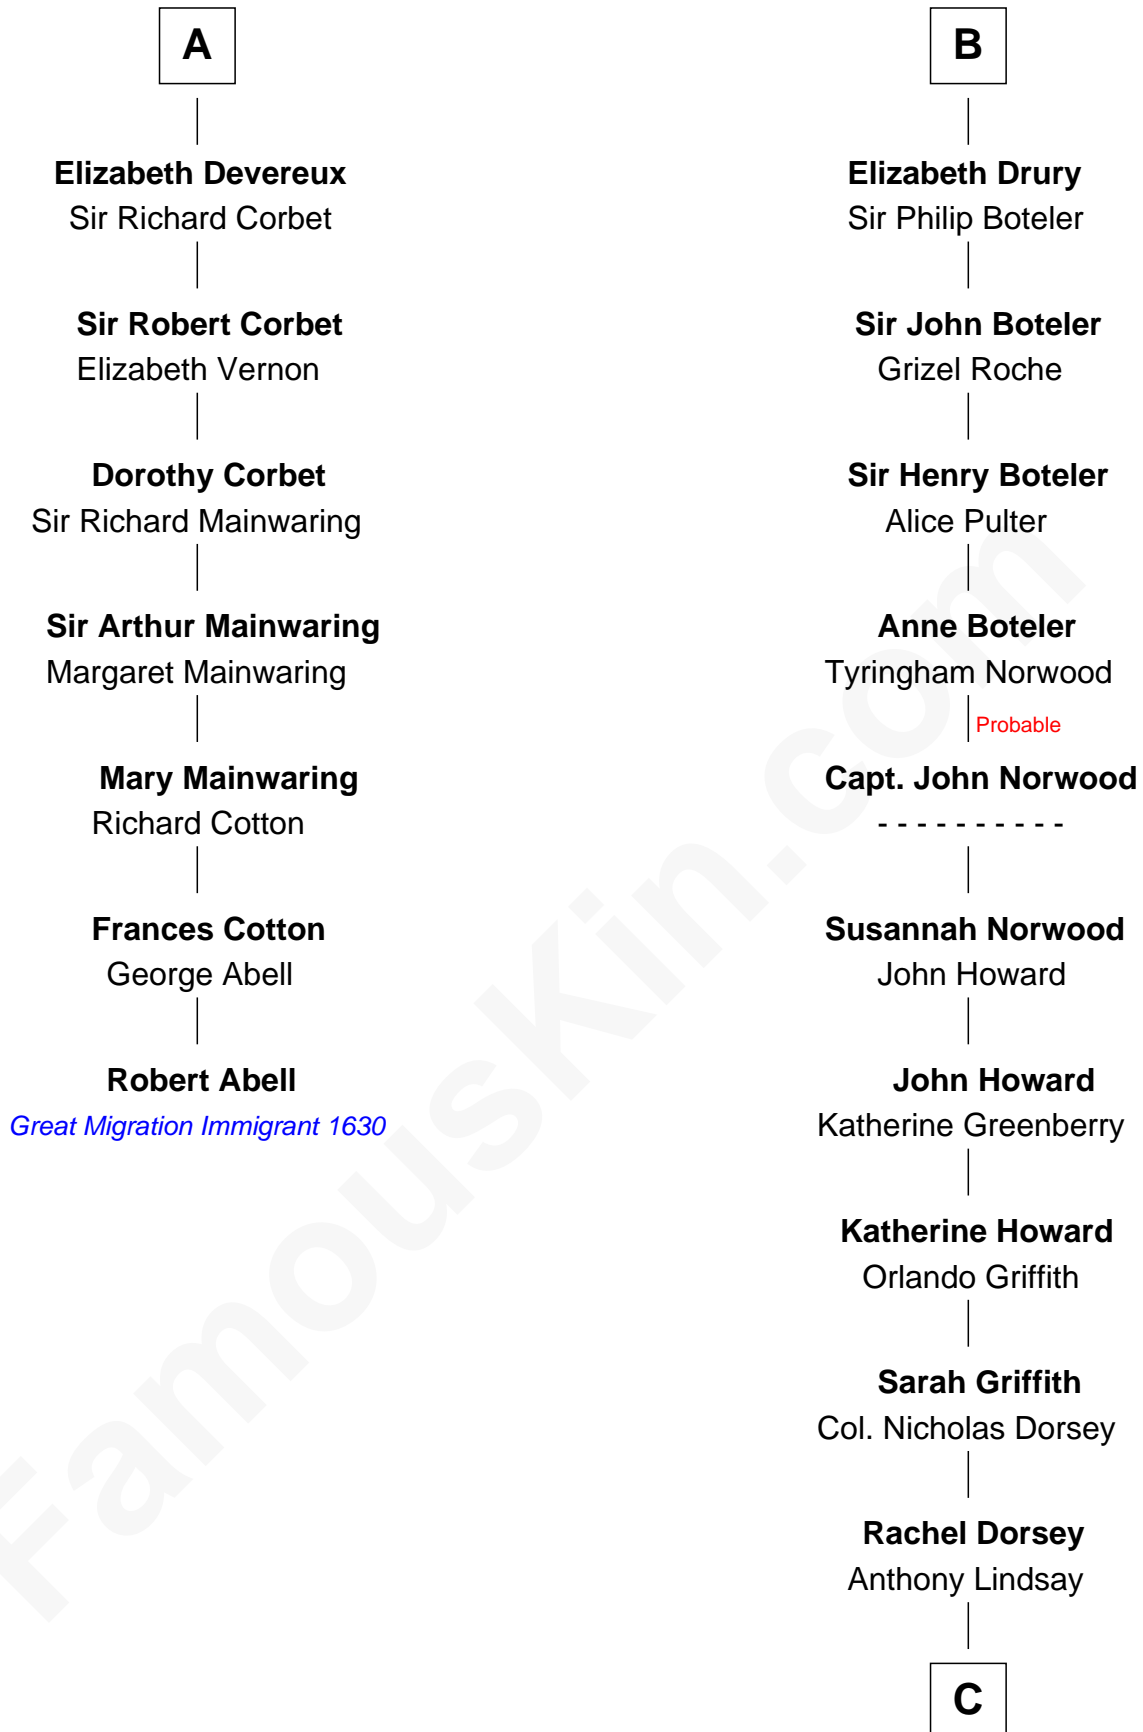

FamousKin.com Relationship Chart of

Robert Abell

(c1605 - 1663) *Great Migration Immigrant 1630*

13th cousin 7 times removed of

Jesse James

Outlaw, Bank Robber, Murderer

Sir Gilbert de Clare

Joan of Acre

C

—
Anthony Lindsay

Ailsey Cole

—
Sarah Lindsay

James Cole

—
Zerelda Elizabeth Cole

Robert Sallee James

—
Jesse James

Outlaw, Bank Robber, Murderer

FamousKin.com